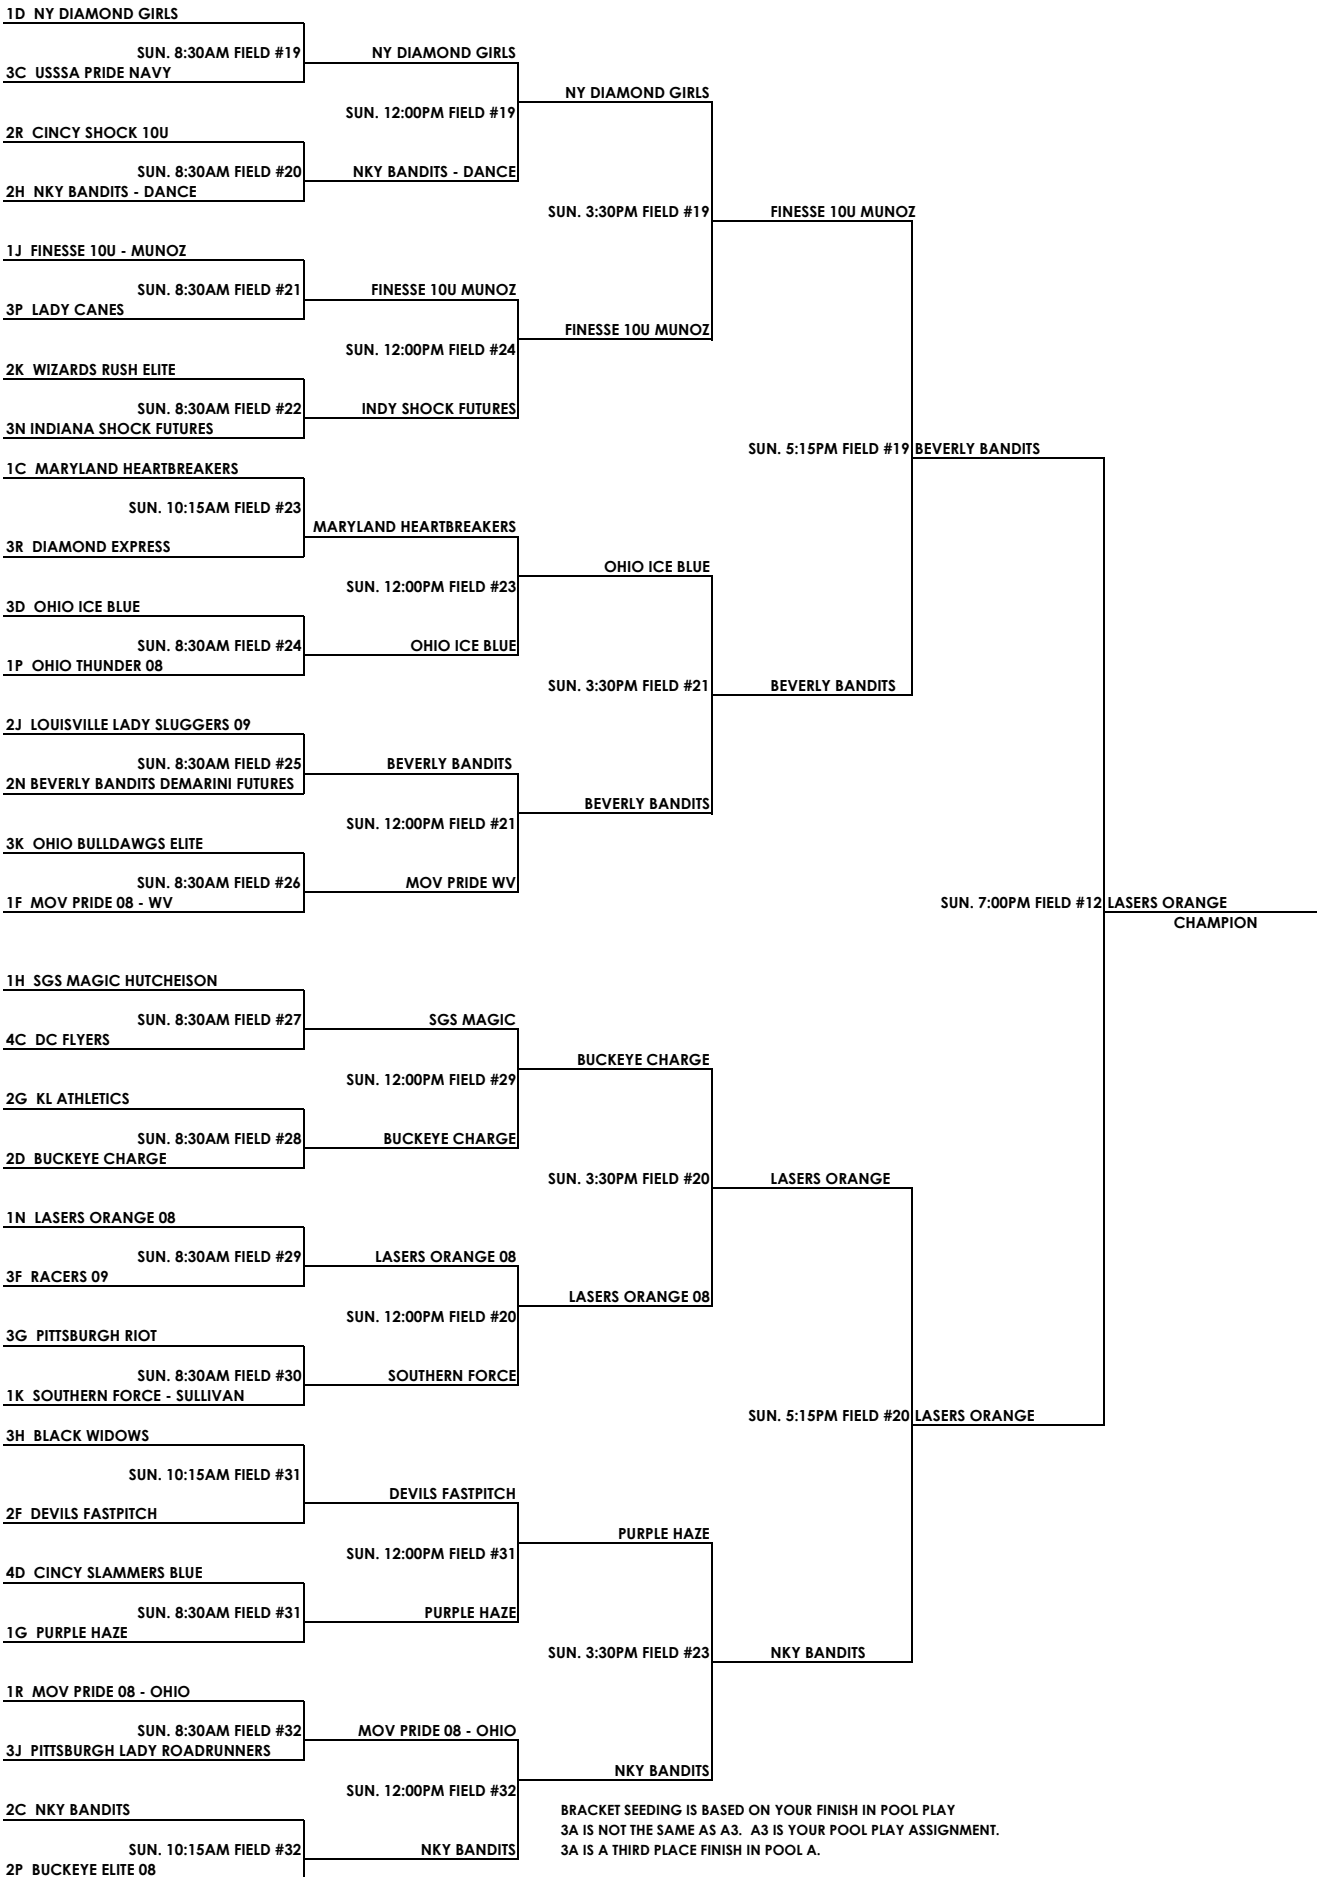

# NORTH AMERICAN ALL-SANCTIONED WORLD SERIES

## 10 & UNDER Platinum Bracket Play

BRACKET SEEDING IS BASED ON YOUR FINISH IN POOL PLAY  
 3A IS NOT THE SAME AS A3. A3 IS YOUR POOL PLAY ASSIGNMENT.  
 3A IS A THIRD PLACE FINISH IN POOL A.