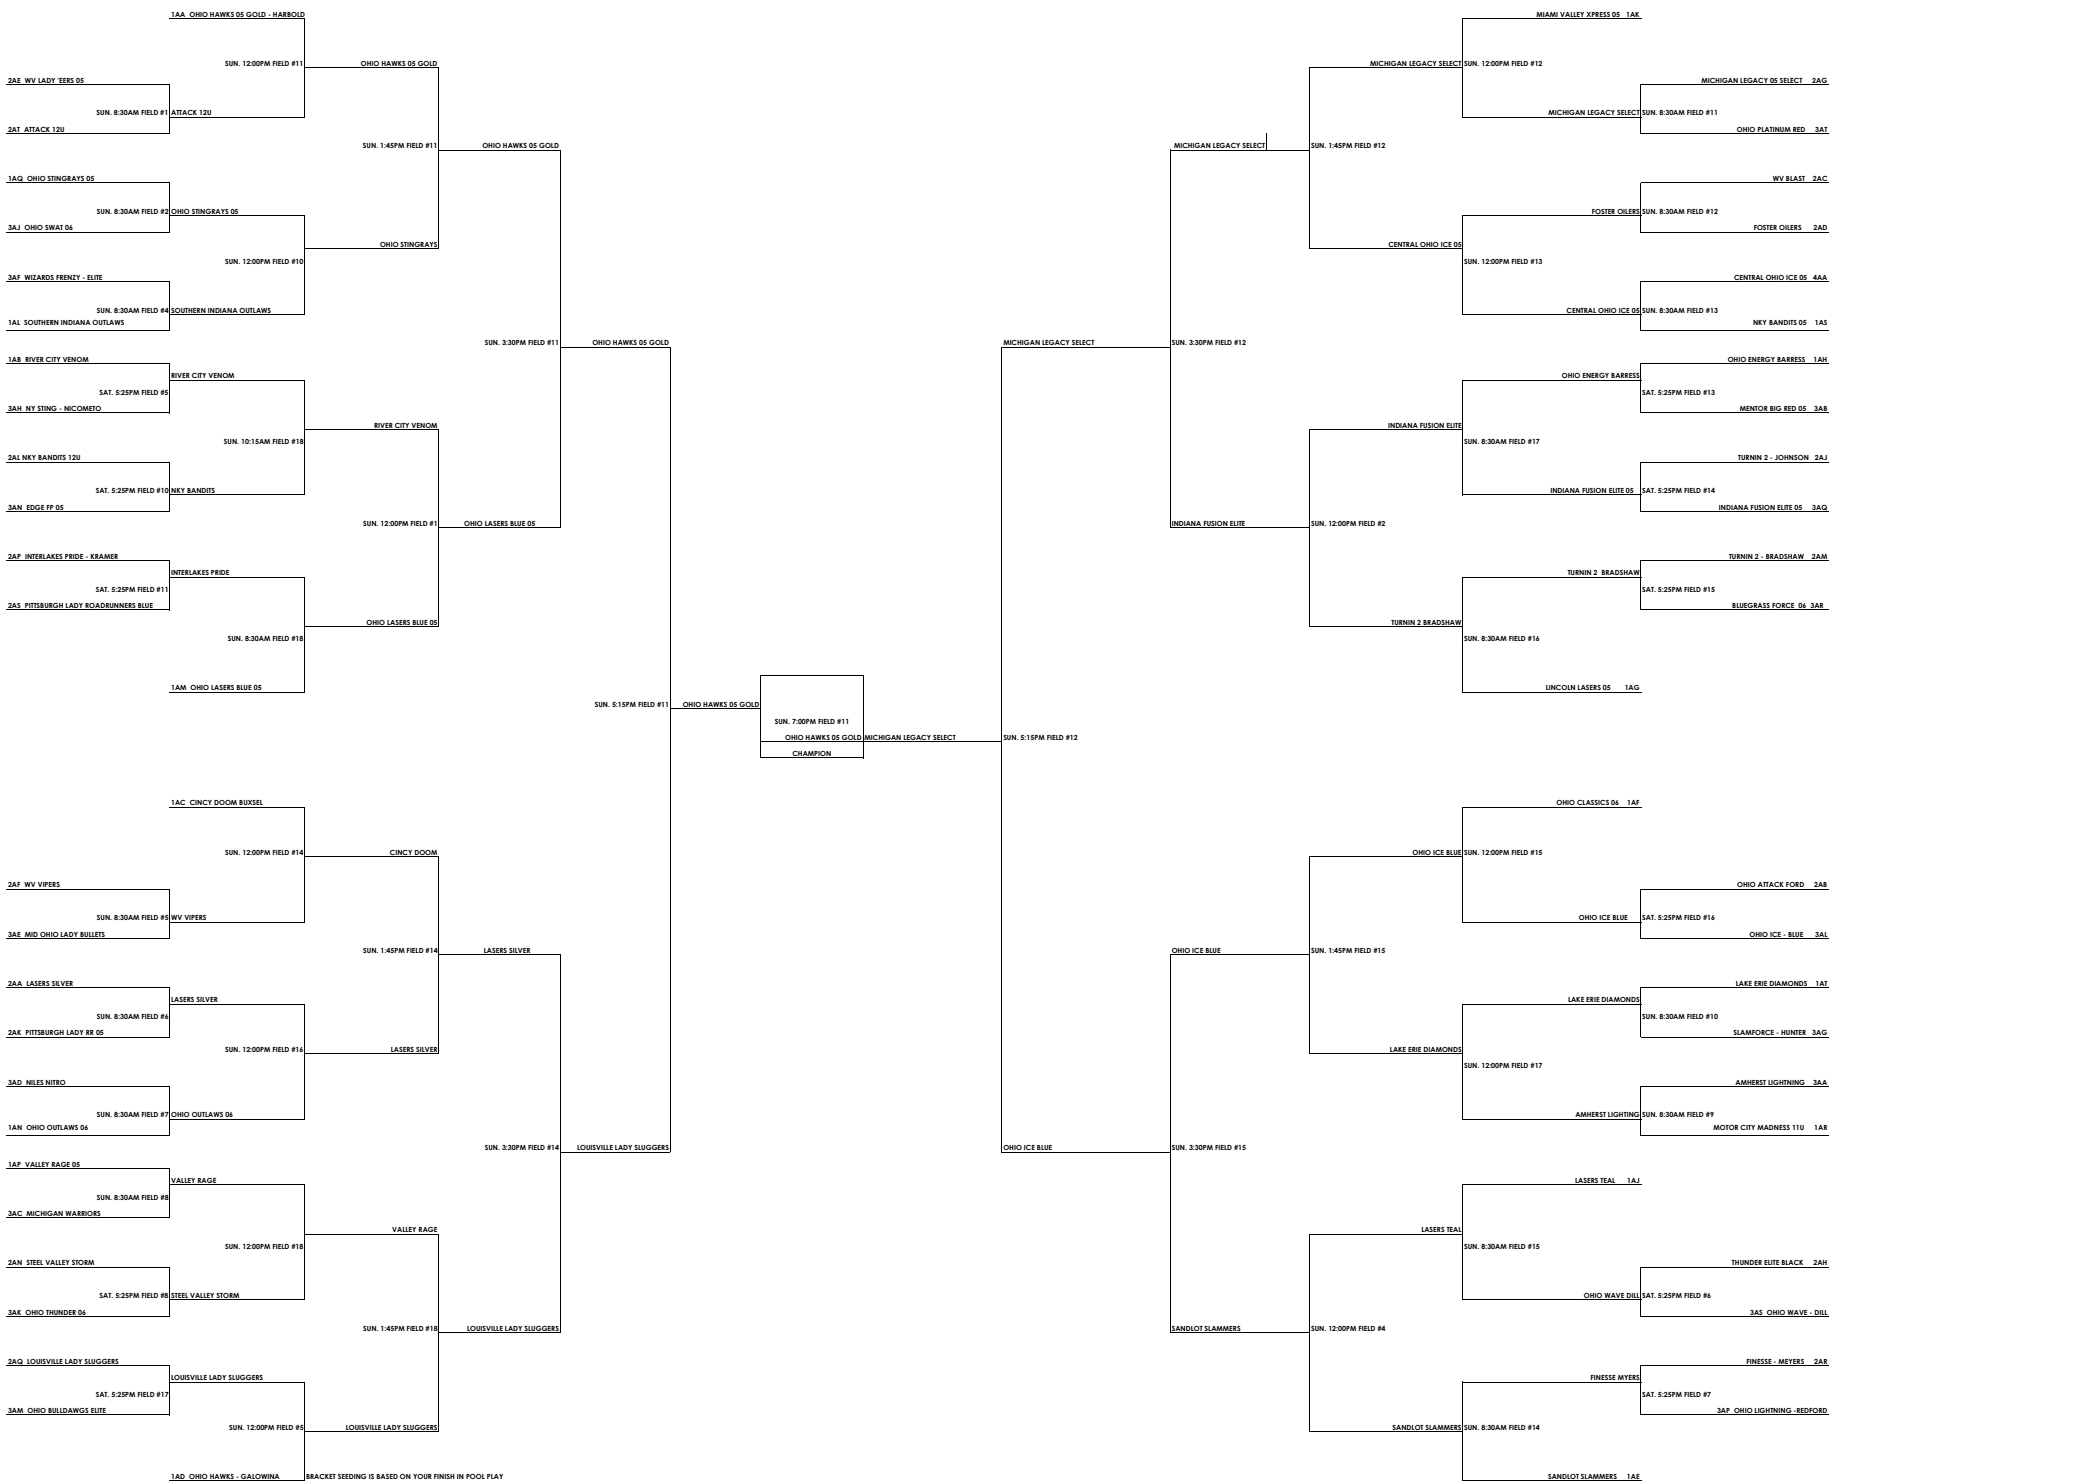

**NORTH AMERICAN ALL-SANCTIONED WORLD SERIES
12 & UNDER PLATINUM**

**NORTH AMERICAN ALL-SANCTIONED WORLD SERIES
12 & UNDER PLATINUM Bracket Play**