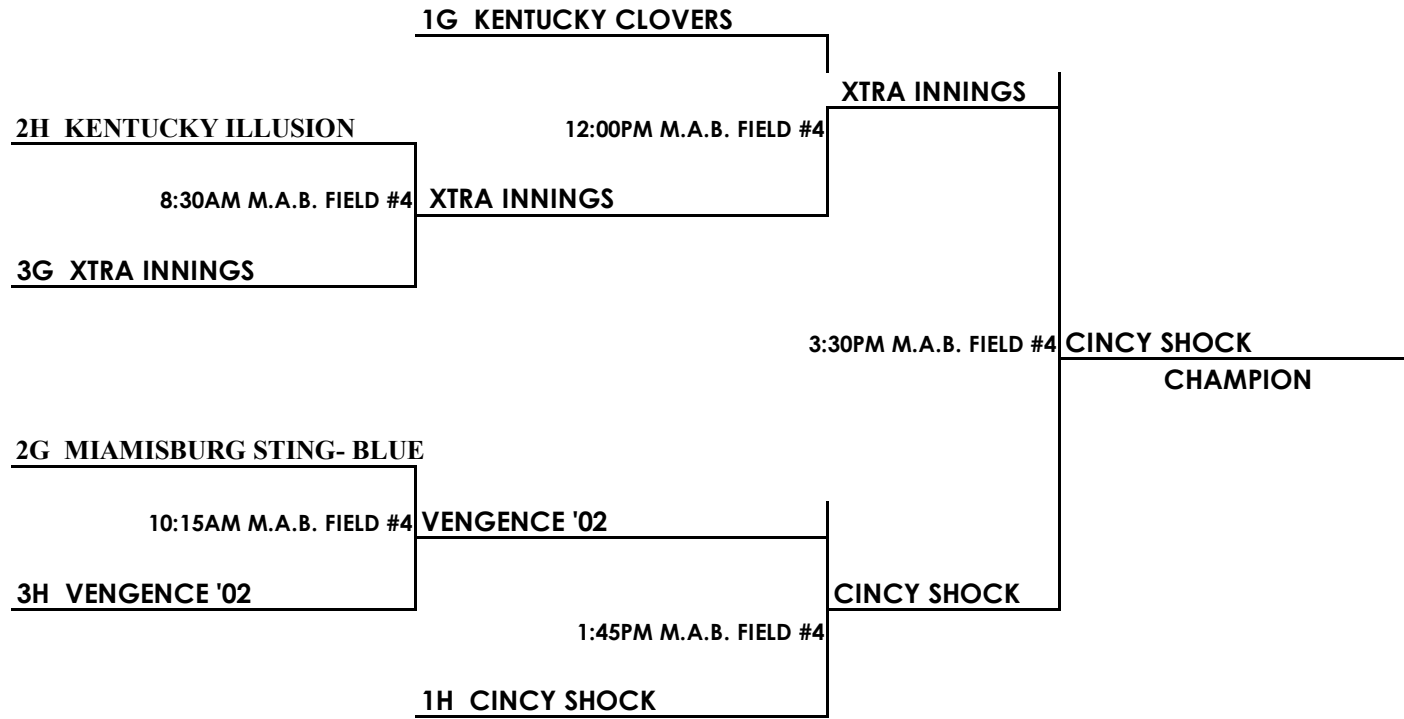

**QUEEN CITY SHOWDOWN  
16 & Under Platinum  
Bracket Play**

BRACKET SEEDING IS BASED ON YOUR FINISH IN POOL PLAY  
 3A IS NOT THE SAME AS A3. A3 IS YOUR POOL PLAY ASSIGNMENT.  
 3A IS A THIRD PLACE FINISH IN POOL A.