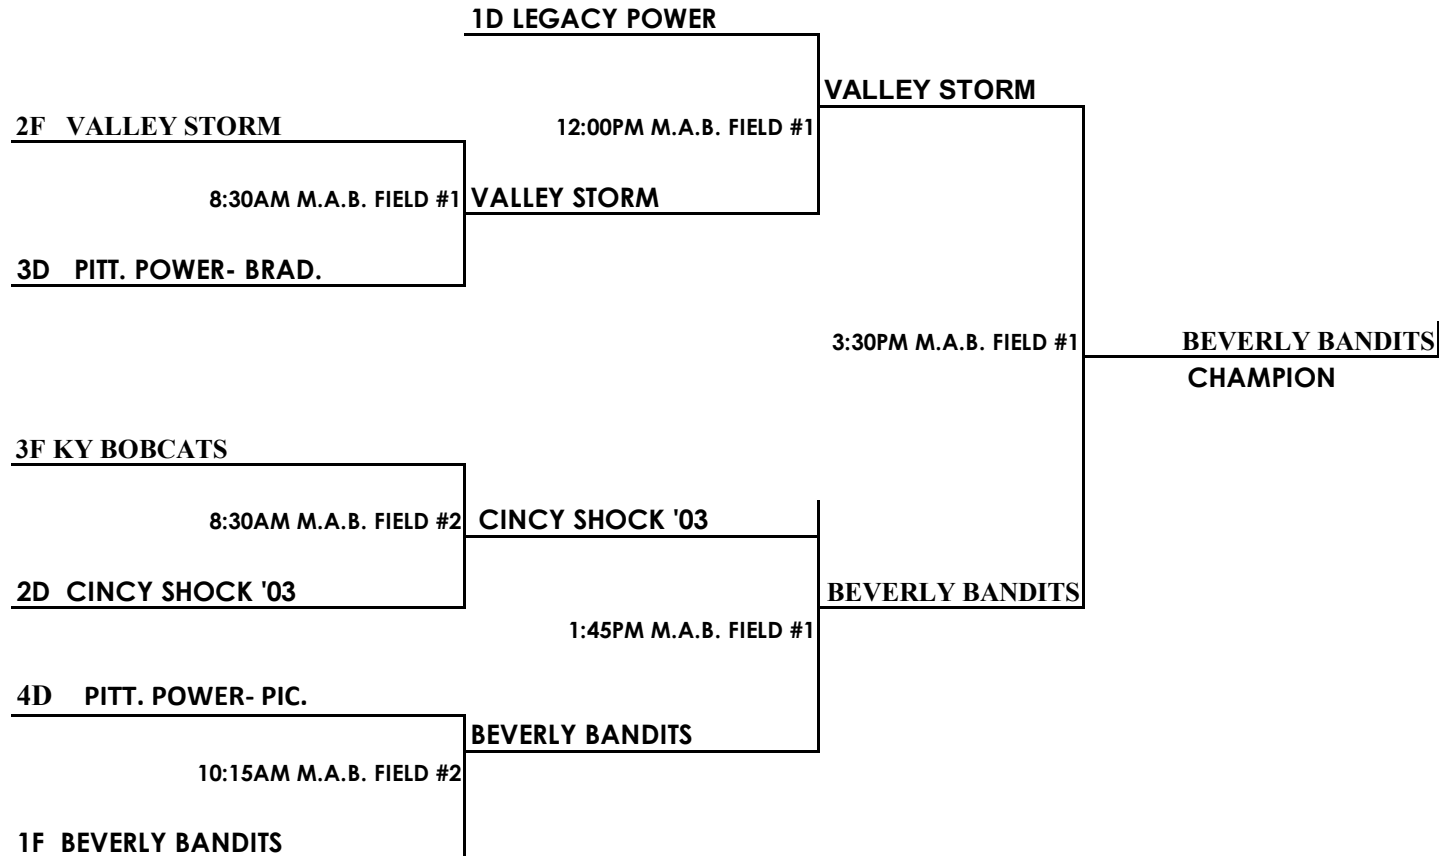

**QUEEN CITY SHOWDOWN**  
**14 & Under Platinum**  
 Bracket Play

BRACKET SEEDING IS BASED ON YOUR FINISH IN POOL PLAY  
 3A IS NOT THE SAME AS A3. A3 IS YOUR POOL PLAY ASSIGNMENT.  
 3A IS A THIRD PLACE FINISH IN POOL A.