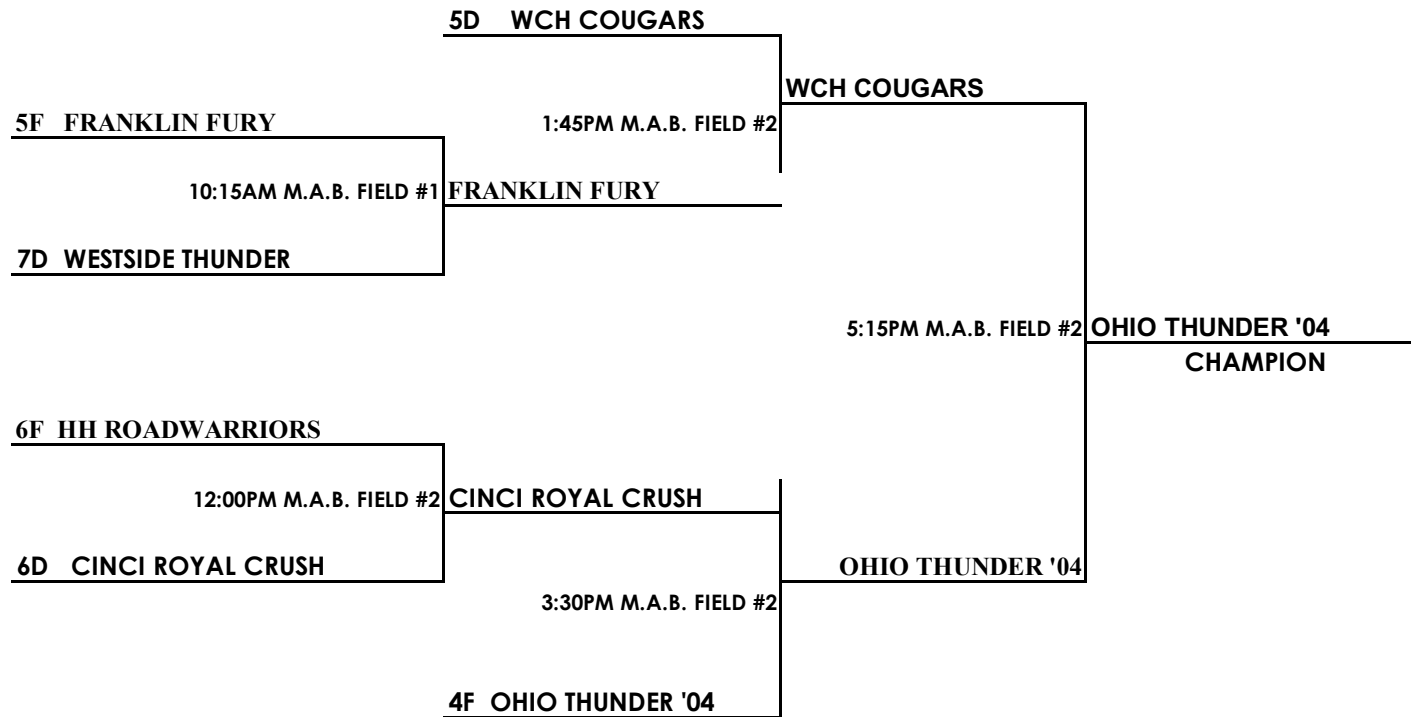

QUEEN CITY SHOWDOWN

14 & Under Gold

Bracket Play

BRACKET SEEDING IS BASED ON YOUR FINISH IN POOL PLAY

3A IS NOT THE SAME AS A3. A3 IS YOUR POOL PLAY ASSIGNMENT.

3A IS A THIRD PLACE FINISH IN POOL A.