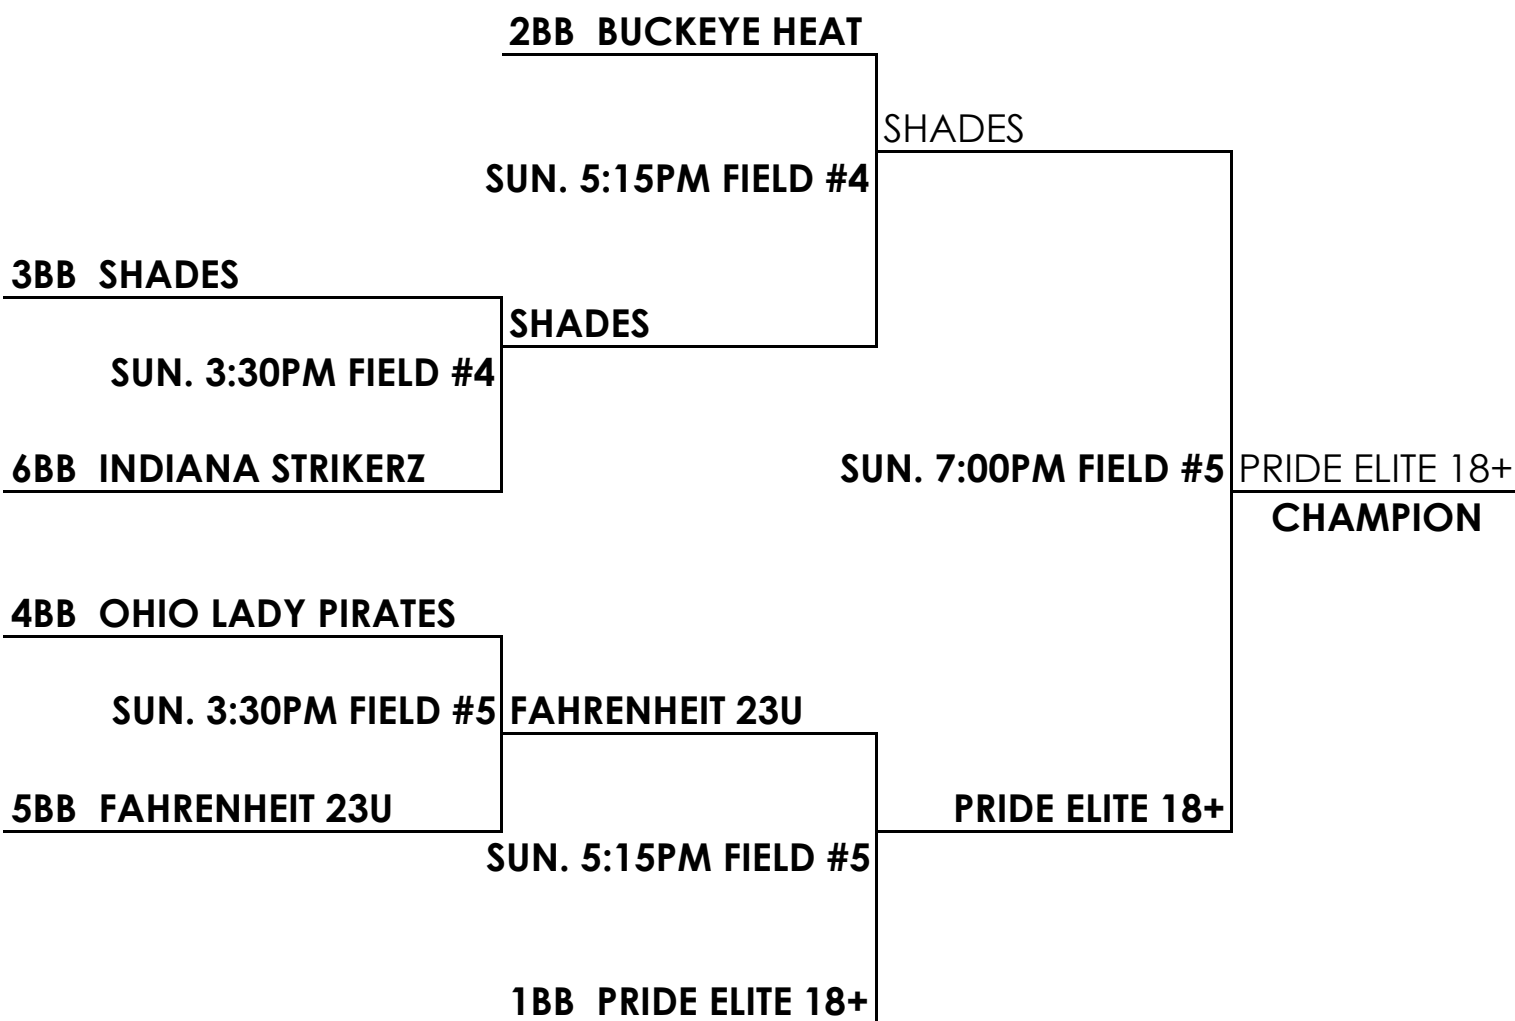

NORTH AMERICAN ALL SANTIIONED WORLD SERIES

18 & OVER

Bracket Play

BRACKET SEEDING IS BASED ON YOUR FINISH IN POOL PLAY

3A IS NOT THE SAME AS A3. A3 IS YOUR POOL PLAY ASSIGNMENT.

3A IS A THIRD PLACE FINISH IN POOL A.