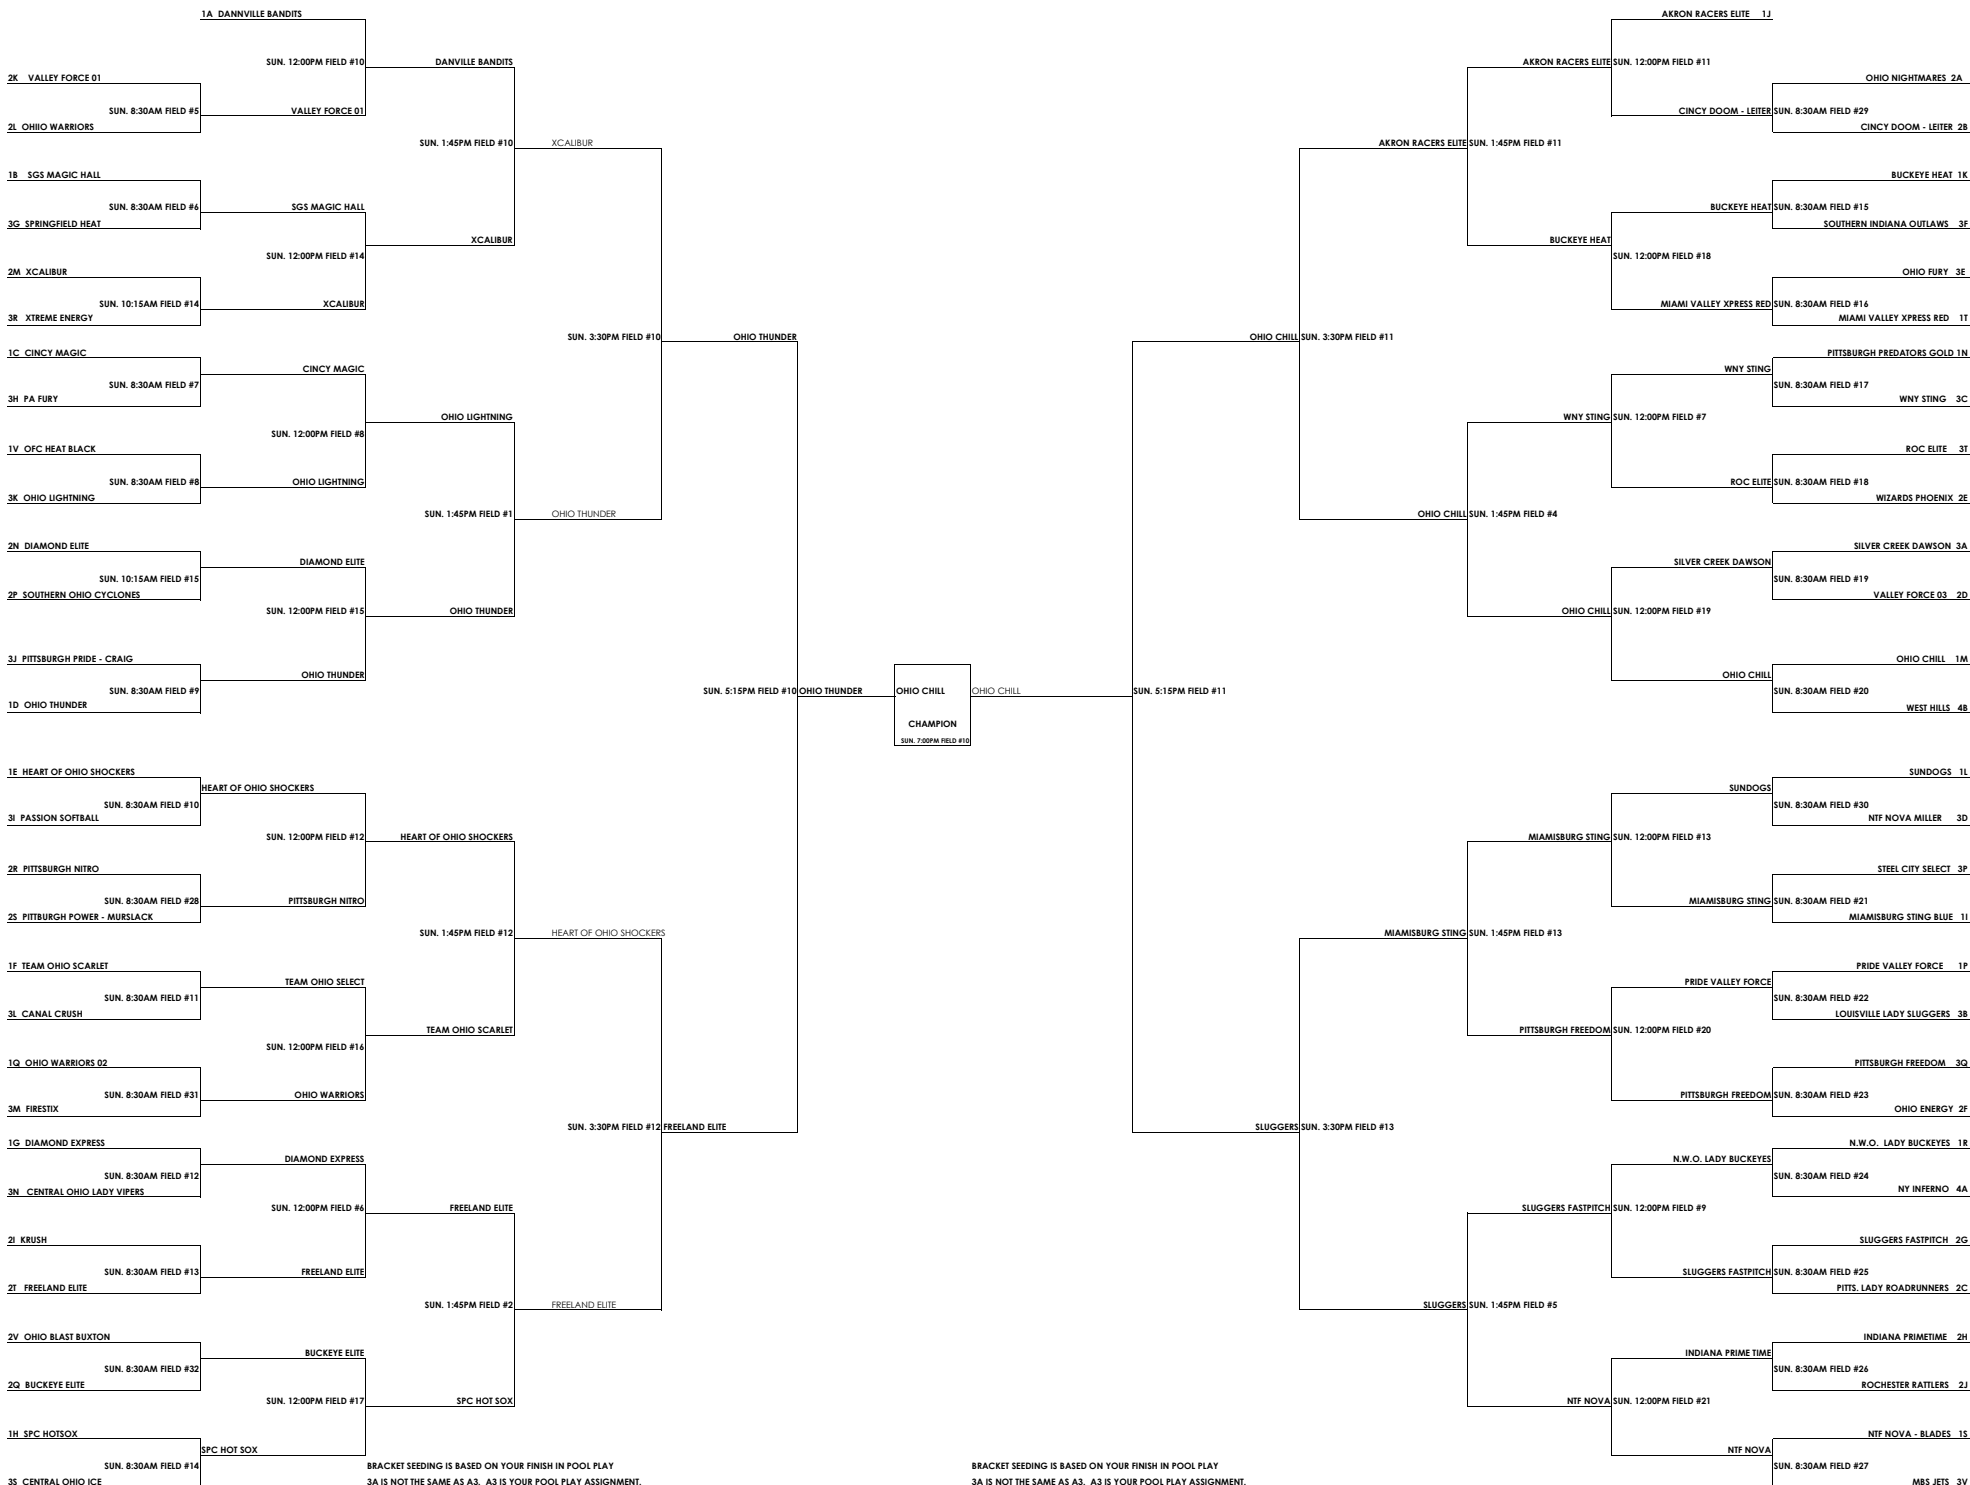

**NORTH AMERICAN ALL-SANCTIONED WORLD SERIES
16 & UNDER PLATINUM BRACKET PLAY**

**NORTH AMERICAN ALL-SANCTIONED WORLD SERIES
16 & UNDER PLATINUM BRACKET PLAY**