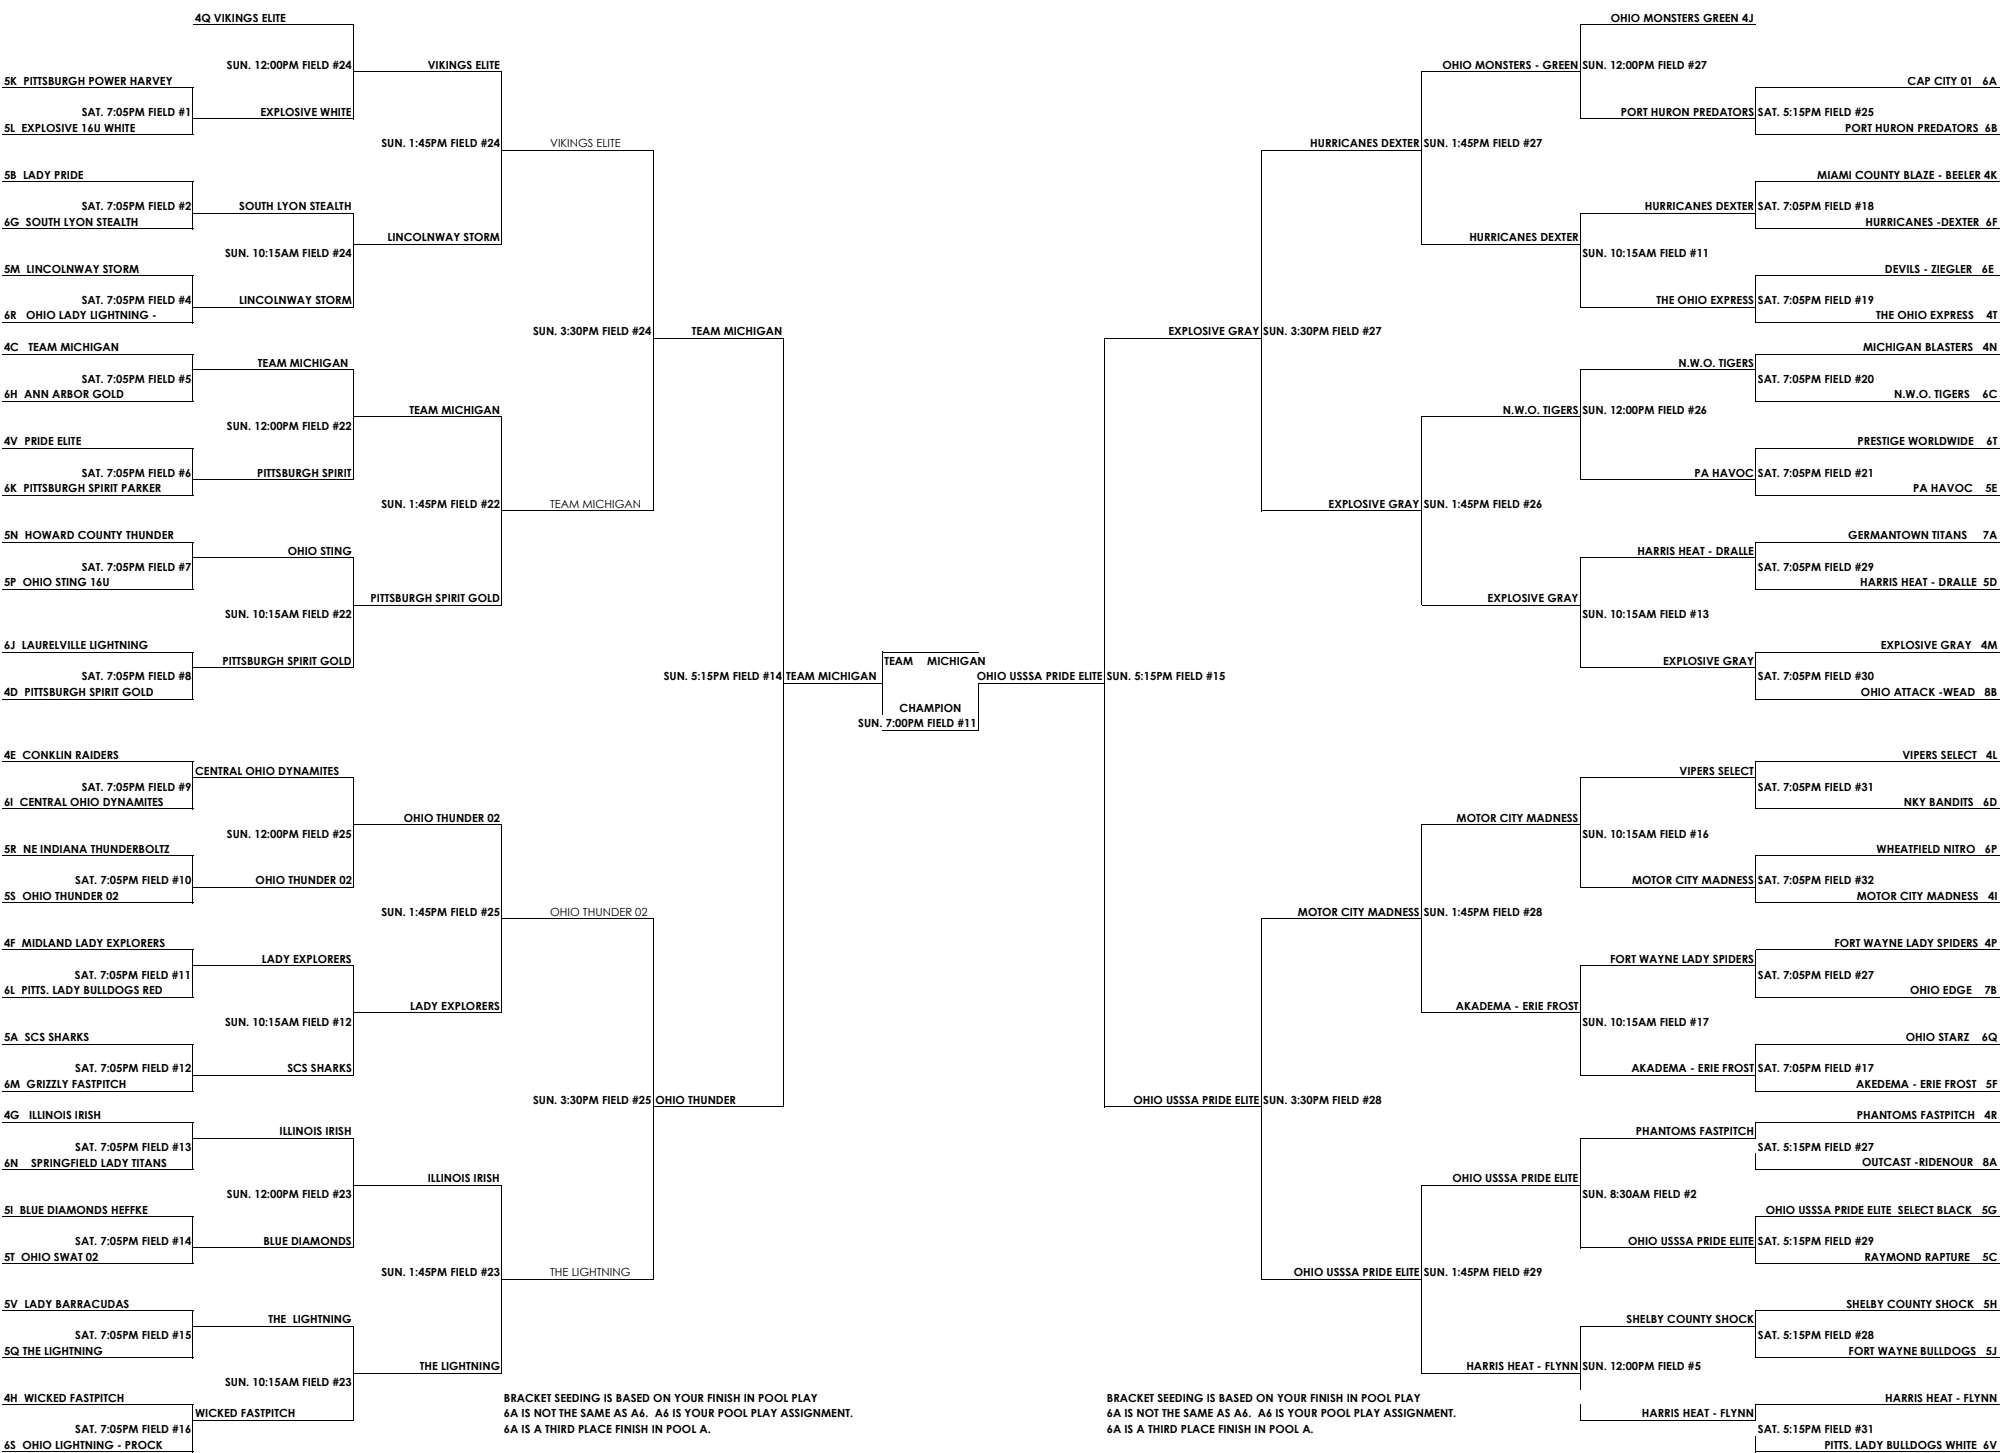

**NORTH AMERICAN ALL-SANCTIONED WORLD SERIES
16 & UNDER GOLD BRACKET PLAY**

**NORTH AMERICAN ALL-SANCTIONED WORLD SERIES
16 & UNDER GOLD BRACKET PLAY**

BRACKET SEEDING IS BASED ON YOUR FINISH IN POOL PLAY
 4A IS NOT THE SAME AS A4. A4 IS YOUR POOL PLAY ASSIGNMENT.
 6A IS A THIRD PLACE FINISH IN POOL A.

BRACKET SEEDING IS BASED ON YOUR FINISH IN POOL PLAY
 6A IS NOT THE SAME AS A4. A4 IS YOUR POOL PLAY ASSIGNMENT.
 6A IS A THIRD PLACE FINISH IN POOL A.