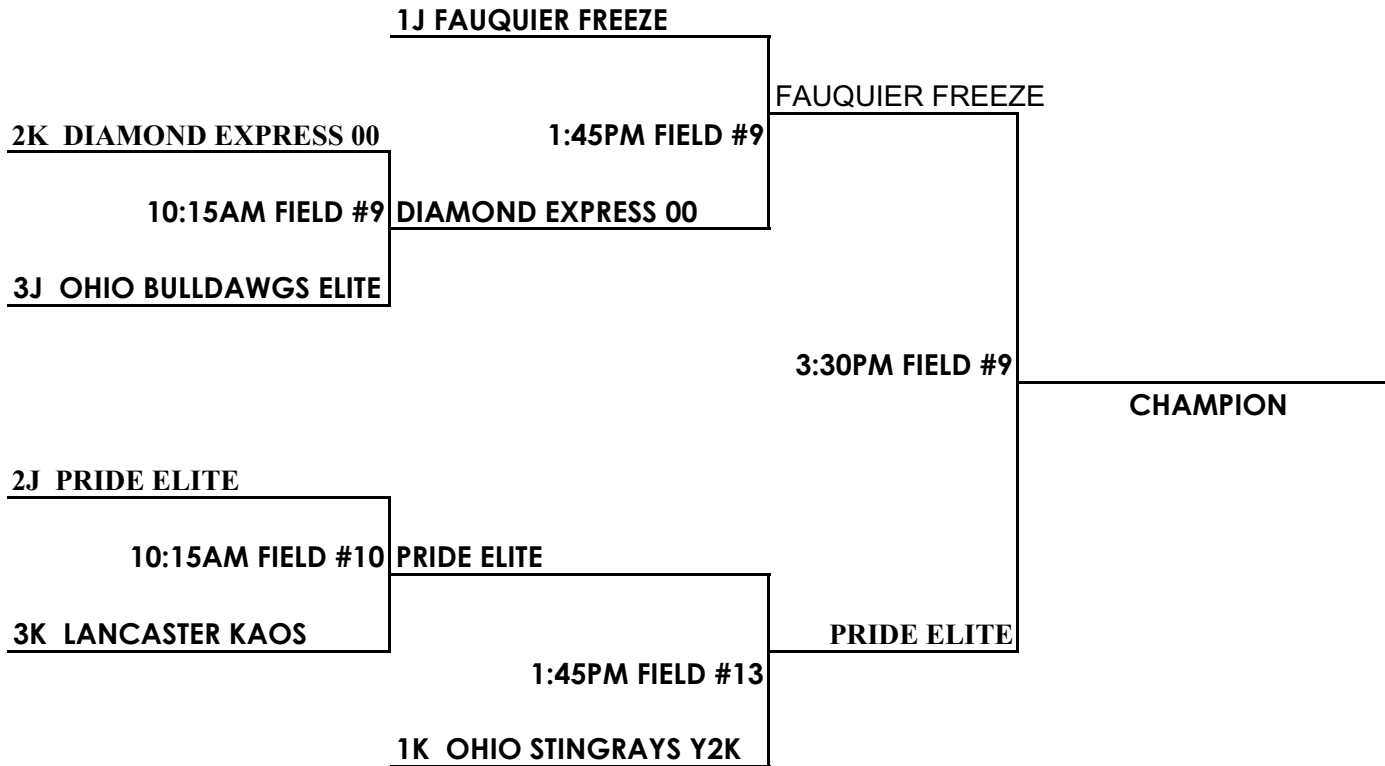

# MOUNTAINEER SHOWDOWN

## 18 & Under Platinum

### Bracket Play

BRACKET SEEDING IS BASED ON YOUR FINISH IN POOL PLAY

3A IS NOT THE SAME AS A3. A3 IS YOUR POOL PLAY ASSIGNMENT.

3A IS A THIRD PLACE FINISH IN POOL A.