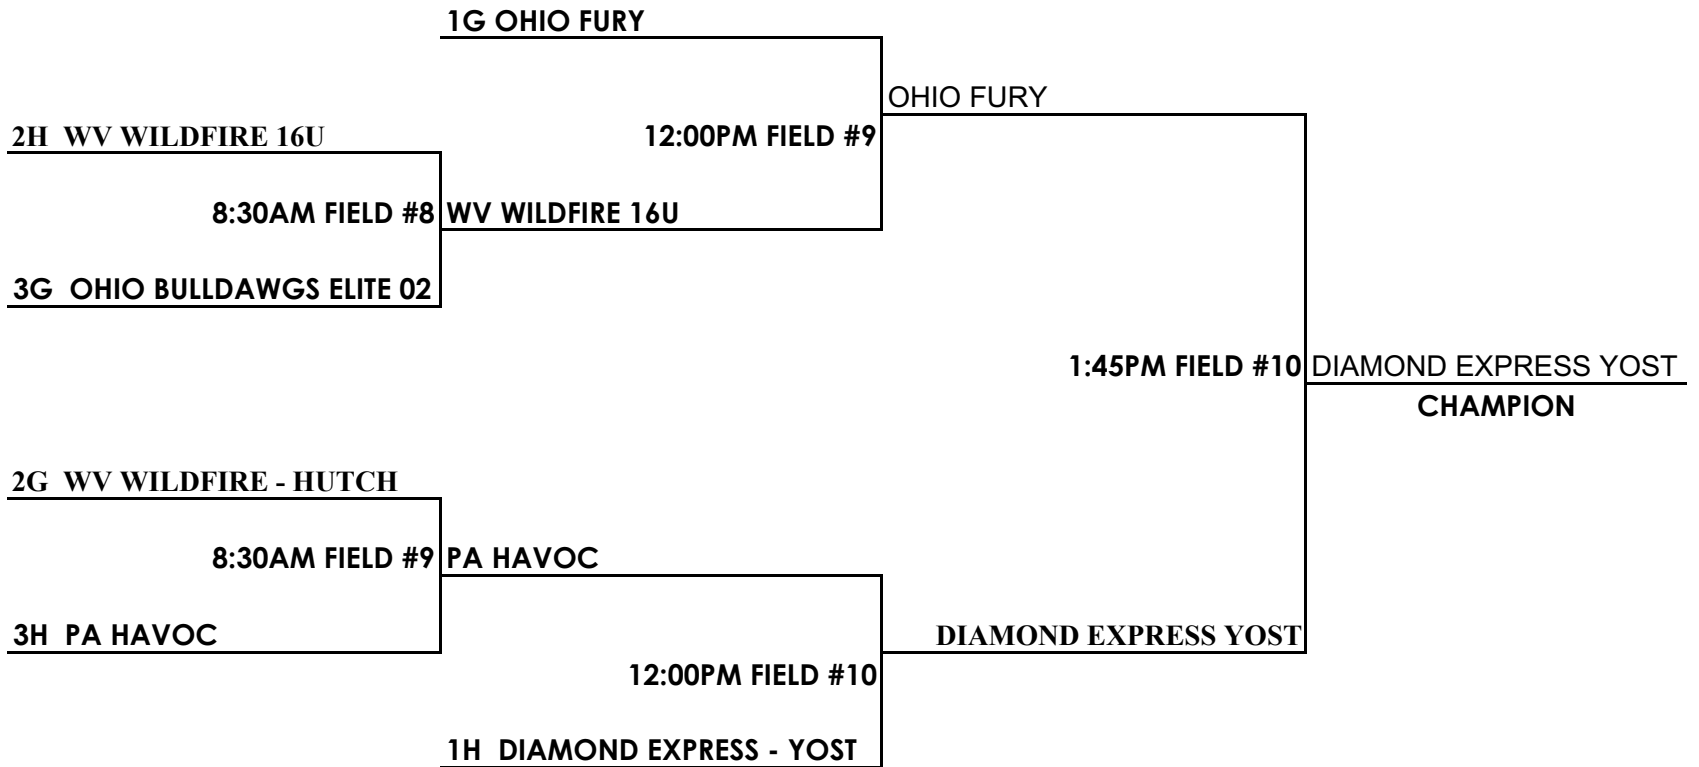

MOUNTAINEER SHOWDOWN

16 & Under Platinum

Bracket Play

BRACKET SEEDING IS BASED ON YOUR FINISH IN POOL PLAY

3A IS NOT THE SAME AS A3. A3 IS YOUR POOL PLAY ASSIGNMENT.

3A IS A THIRD PLACE FINISH IN POOL A.