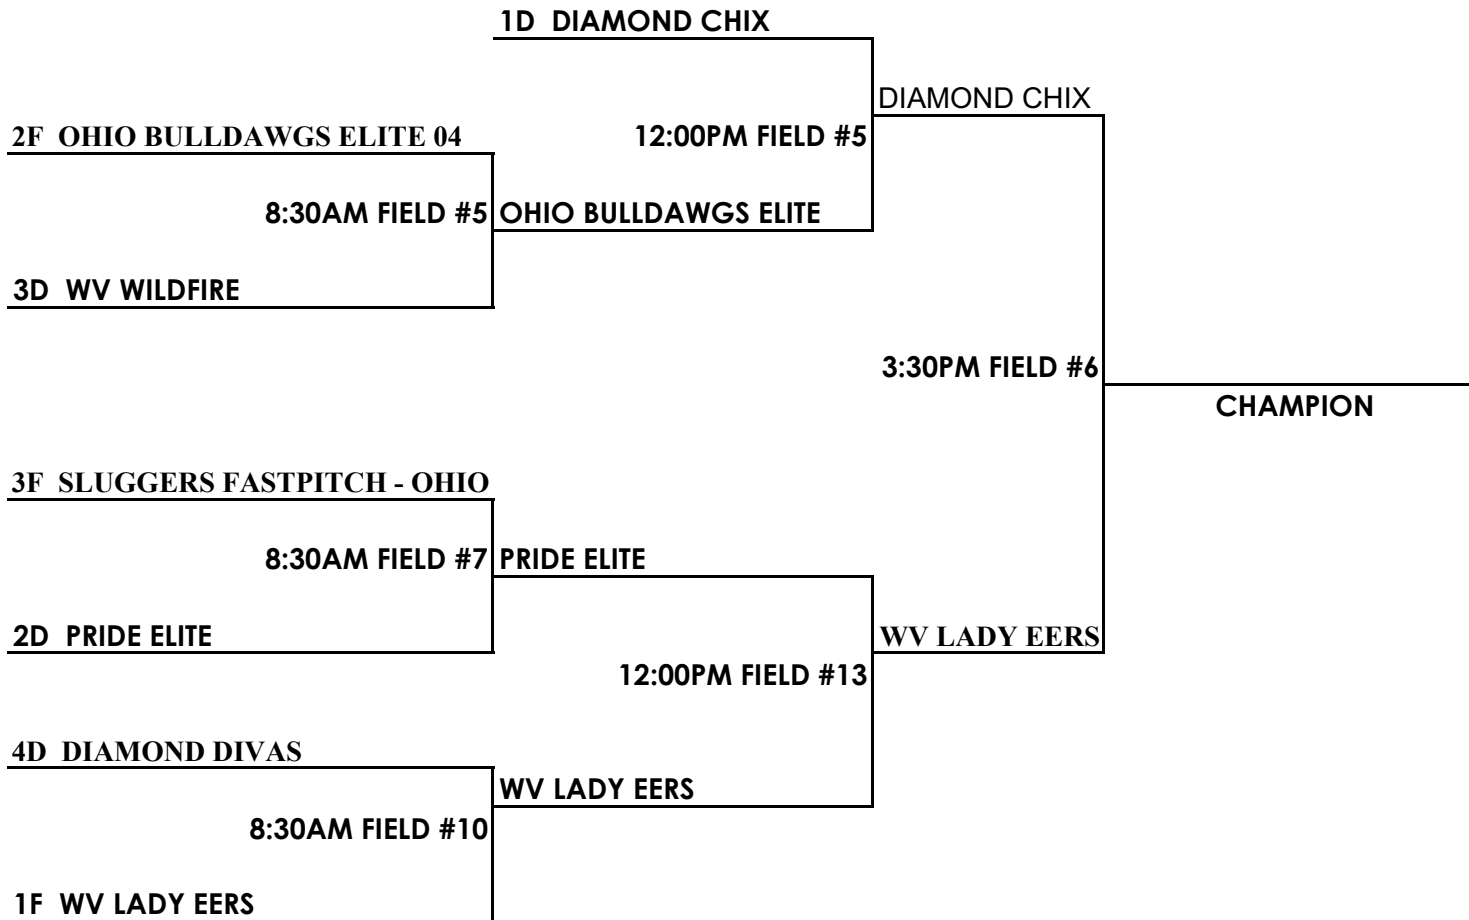

# MOUNTAINEER SHOWDOWN

## 14 & Under Platinum

### Bracket Play

BRACKET SEEDING IS BASED ON YOUR FINISH IN POOL PLAY

3A IS NOT THE SAME AS A3. A3 IS YOUR POOL PLAY ASSIGNMENT.

3A IS A THIRD PLACE FINISH IN POOL A.