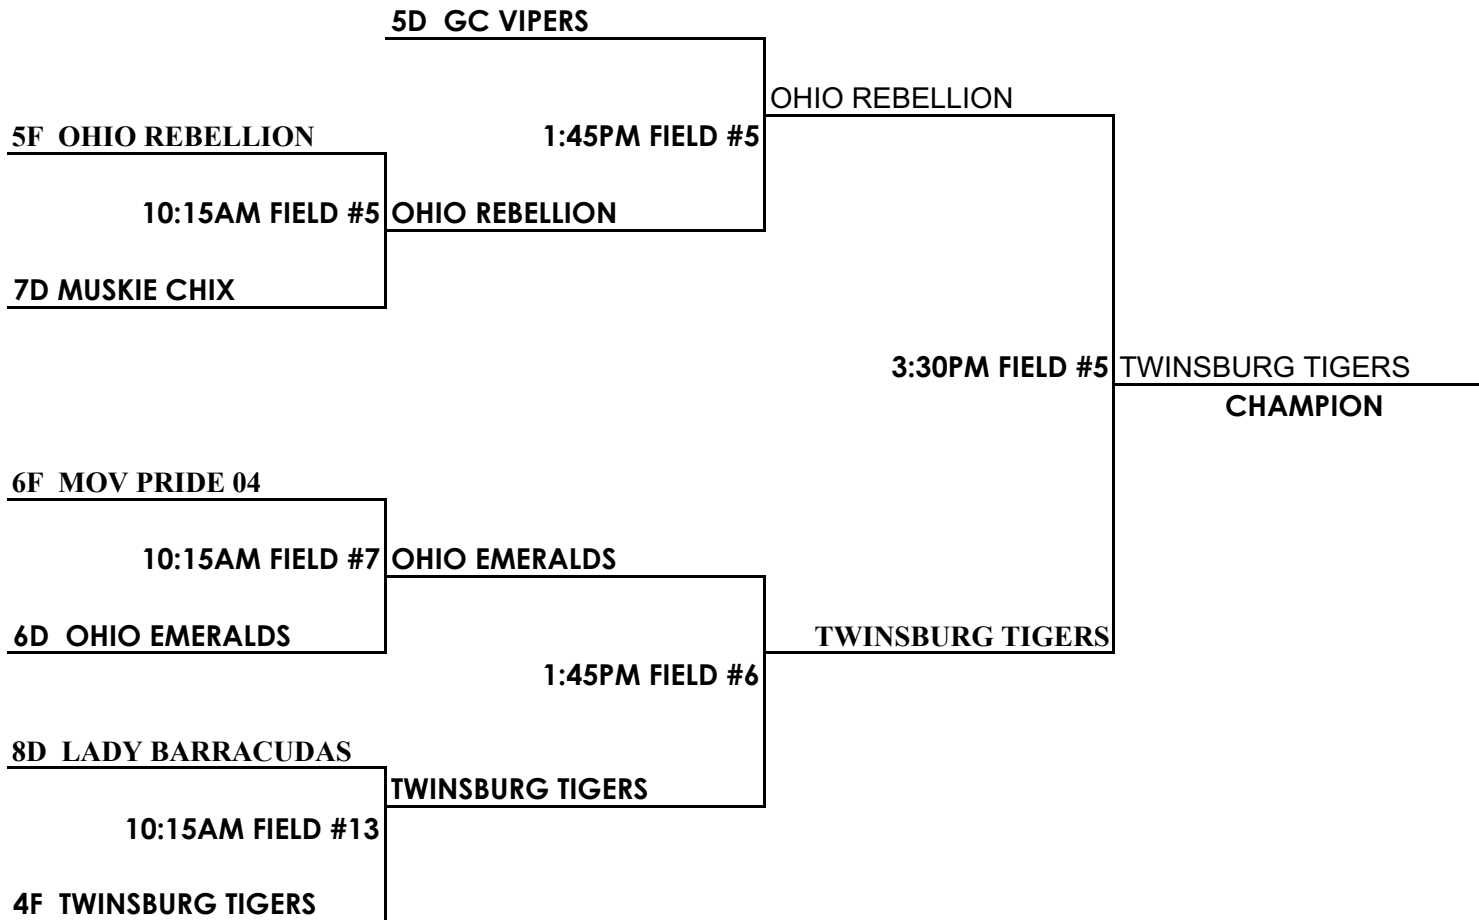

# MOUNTAINEER SHOWDOWN

## 14 & Under Gold

### Bracket Play

BRACKET SEEDING IS BASED ON YOUR FINISH IN POOL PLAY

3A IS NOT THE SAME AS A3. A3 IS YOUR POOL PLAY ASSIGNMENT.

3A IS A THIRD PLACE FINISH IN POOL A.