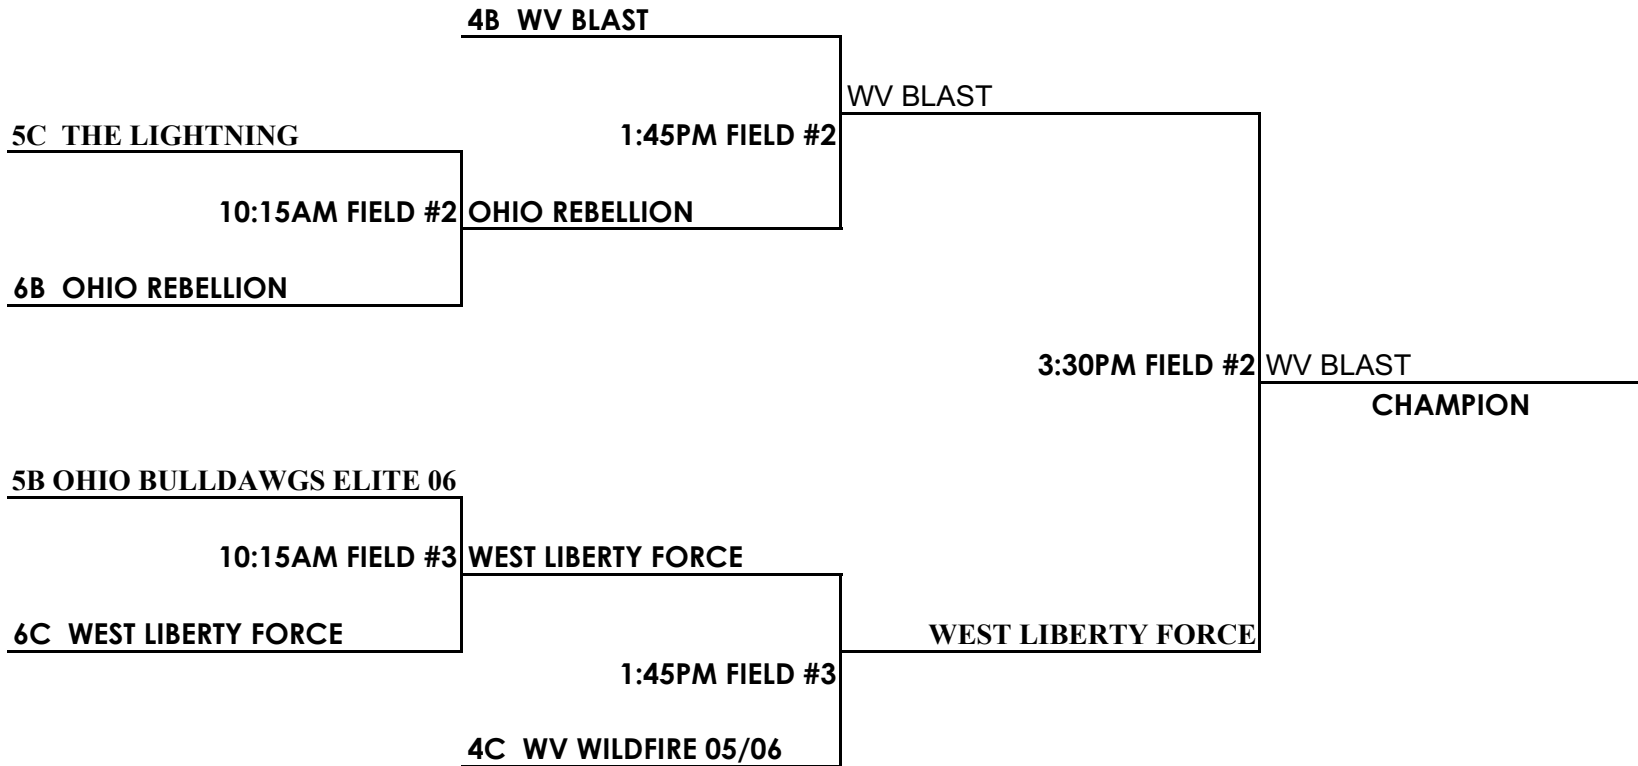

# MOUNTAINEER SHOWDOWN

## 12 & Under Gold

### Bracket Play

BRACKET SEEDING IS BASED ON YOUR FINISH IN POOL PLAY

3A IS NOT THE SAME AS A3. A3 IS YOUR POOL PLAY ASSIGNMENT.

3A IS A THIRD PLACE FINISH IN POOL A.