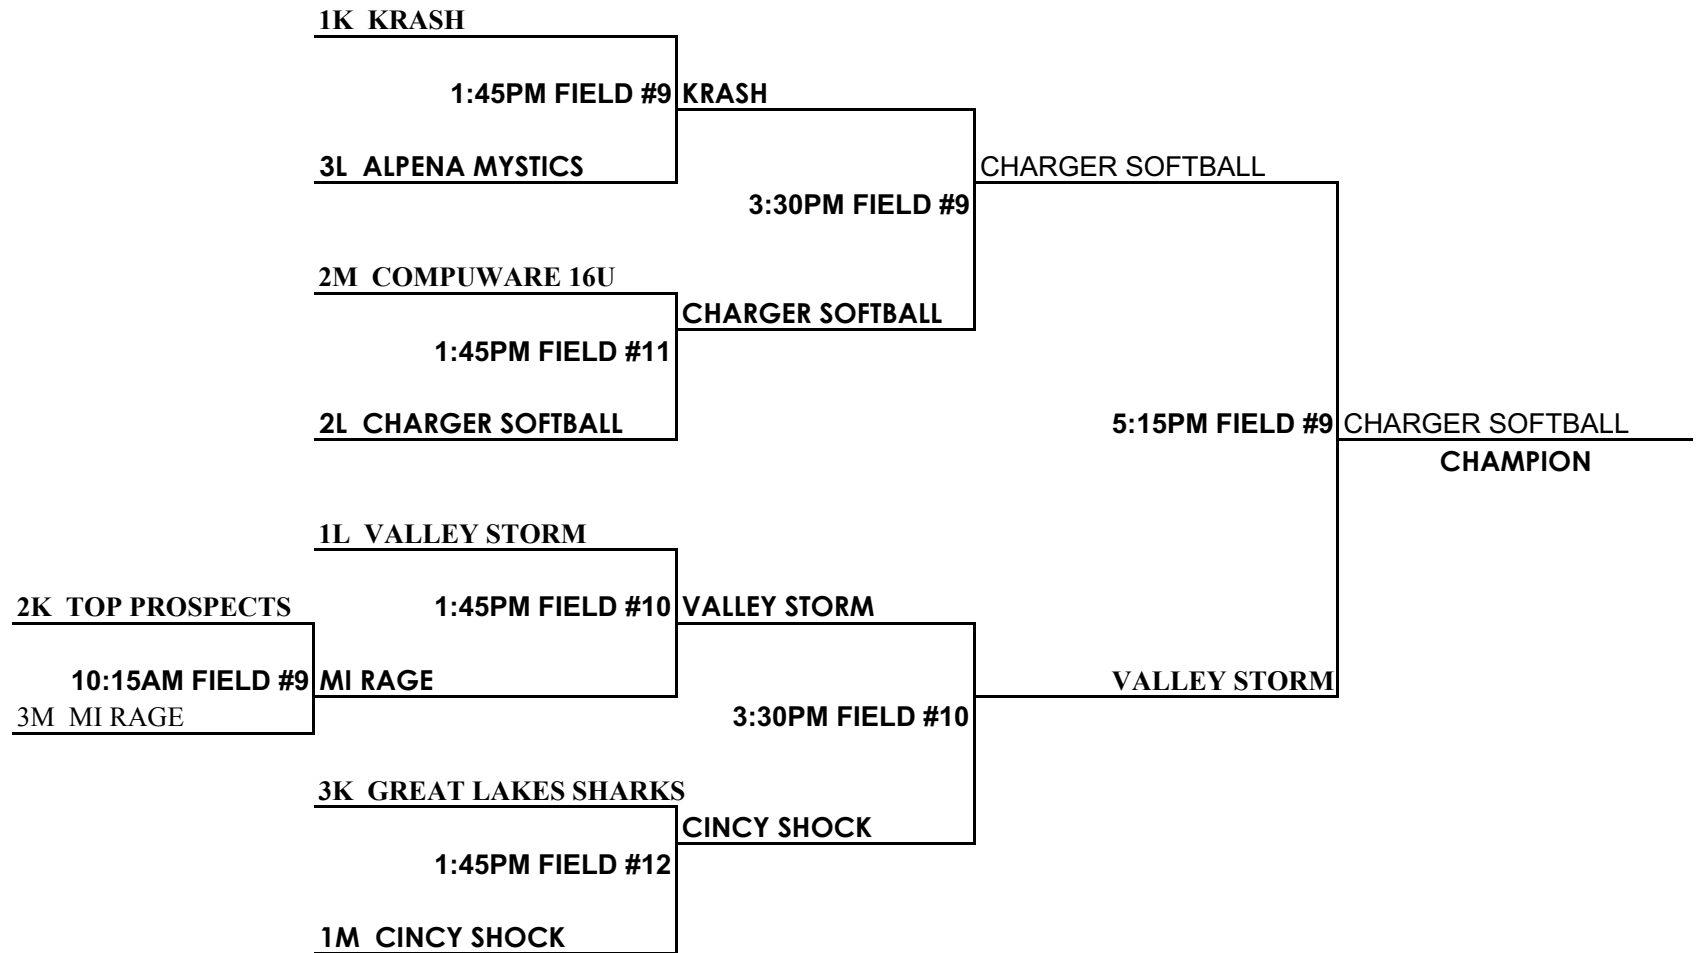

# MOTOR CITY SHOWDOWN

## 18 & Under Platinum

### Bracket Play

BRACKET SEEDING IS BASED ON YOUR FINISH IN POOL PLAY

3A IS NOT THE SAME AS A3. A3 IS YOUR POOL PLAY ASSIGNMENT.

3A IS A THIRD PLACE FINISH IN POOL A.