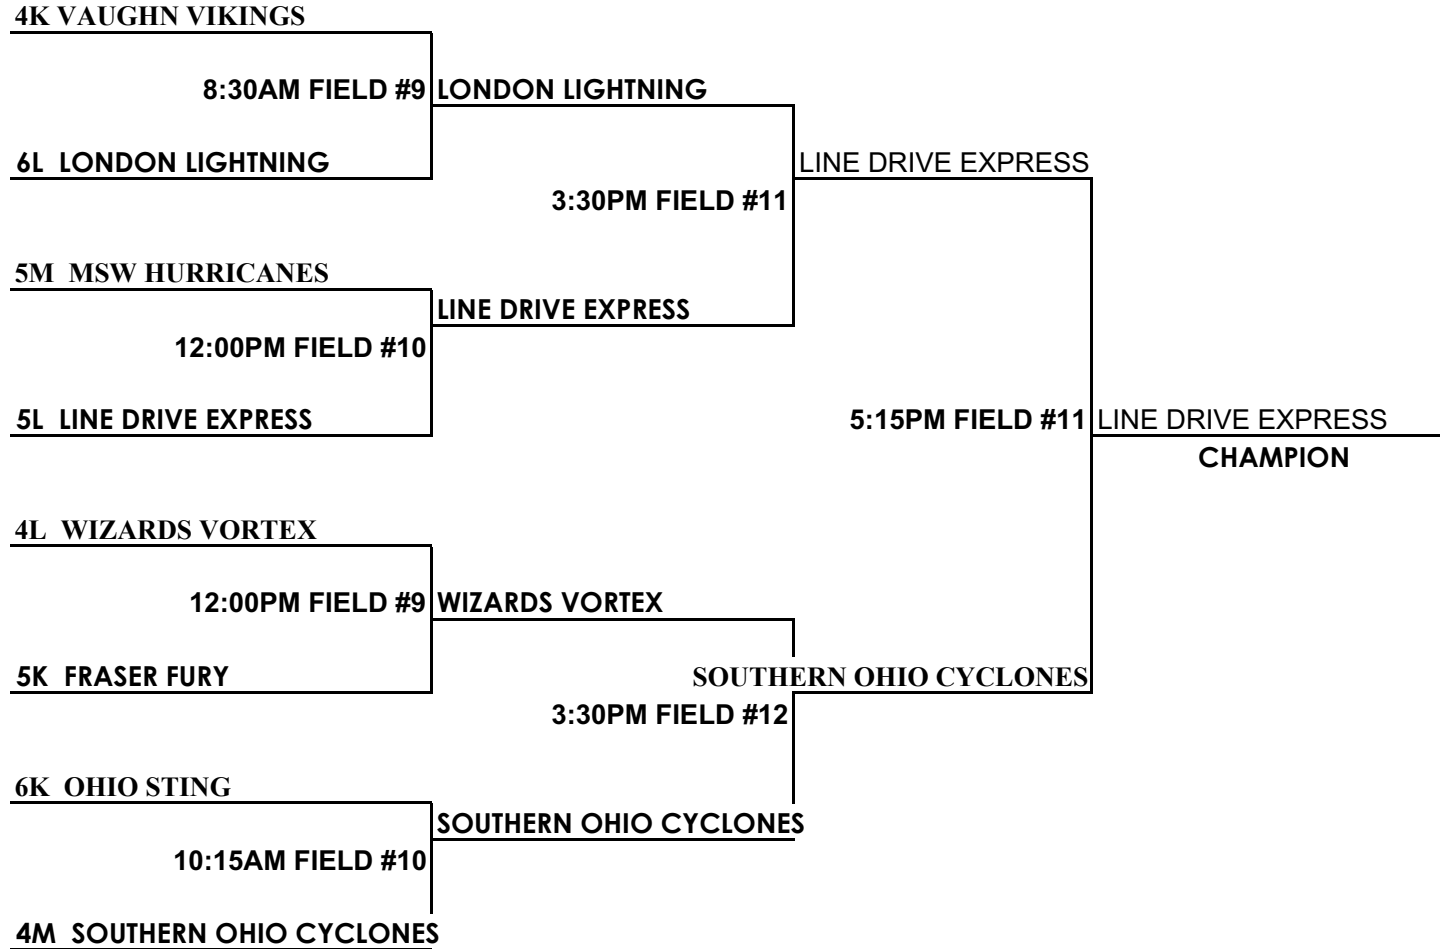

MOTOR CITY SHOWDOWN

18 & Under Gold

Bracket Play

BRACKET SEEDING IS BASED ON YOUR FINISH IN POOL PLAY

3A IS NOT THE SAME AS A3. A3 IS YOUR POOL PLAY ASSIGNMENT.

3A IS A THIRD PLACE FINISH IN POOL A.