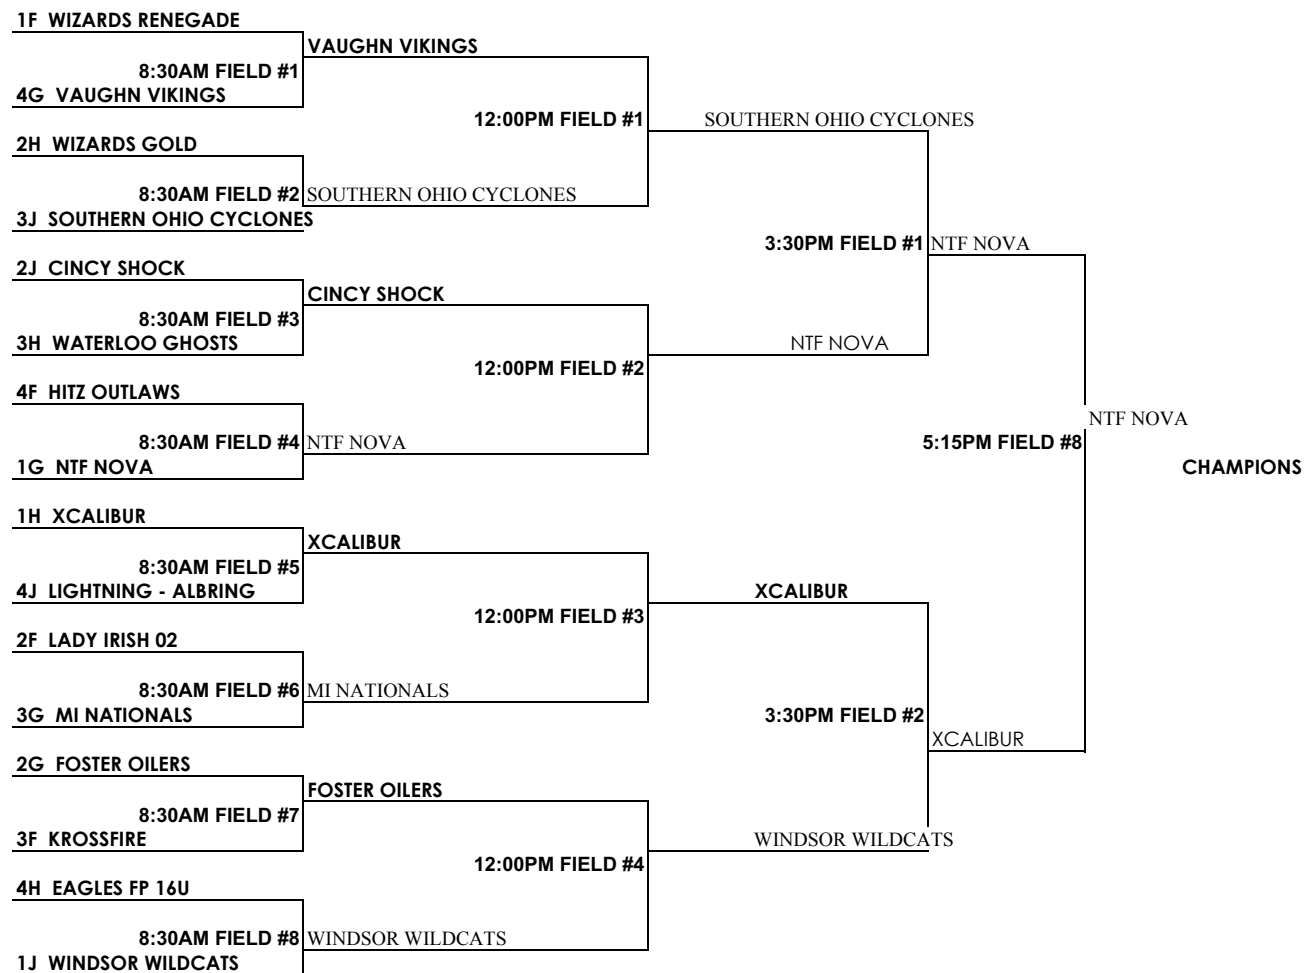

**MOTOR CITY SHOWDOWN**  
**16 & Under Platinum**  
**Bracket Play**

Remember, 2M is not the same as M2 in pool play.  
 2M is a second place finish in Pool M.