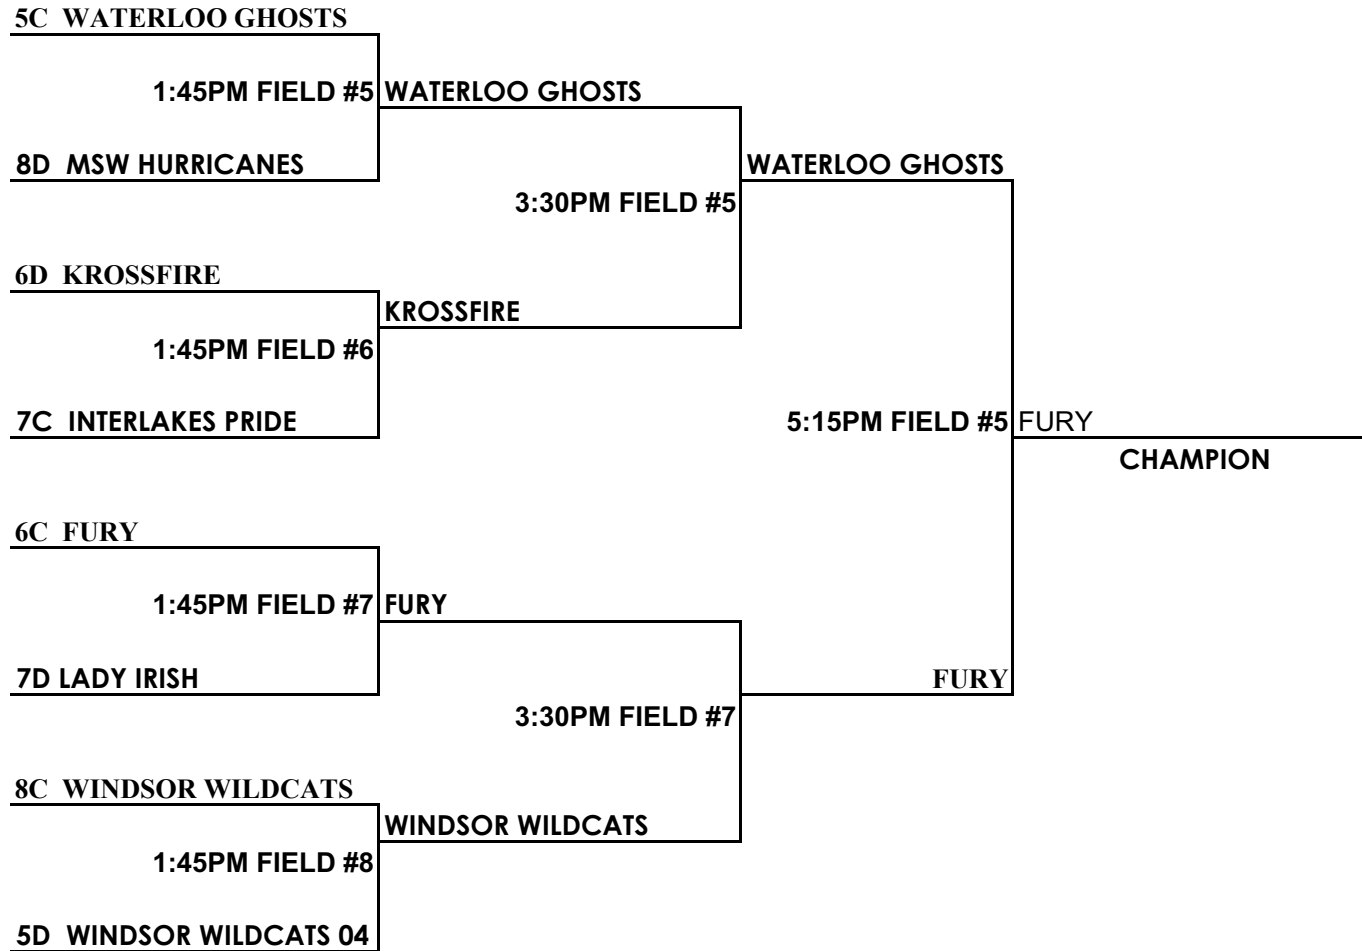

# MOTOR CITY SHOWDOWN

## 14 & Under Gold

### Bracket Play

BRACKET SEEDING IS BASED ON YOUR FINISH IN POOL PLAY

3A IS NOT THE SAME AS A3. A3 IS YOUR POOL PLAY ASSIGNMENT.

3A IS A THIRD PLACE FINISH IN POOL A.