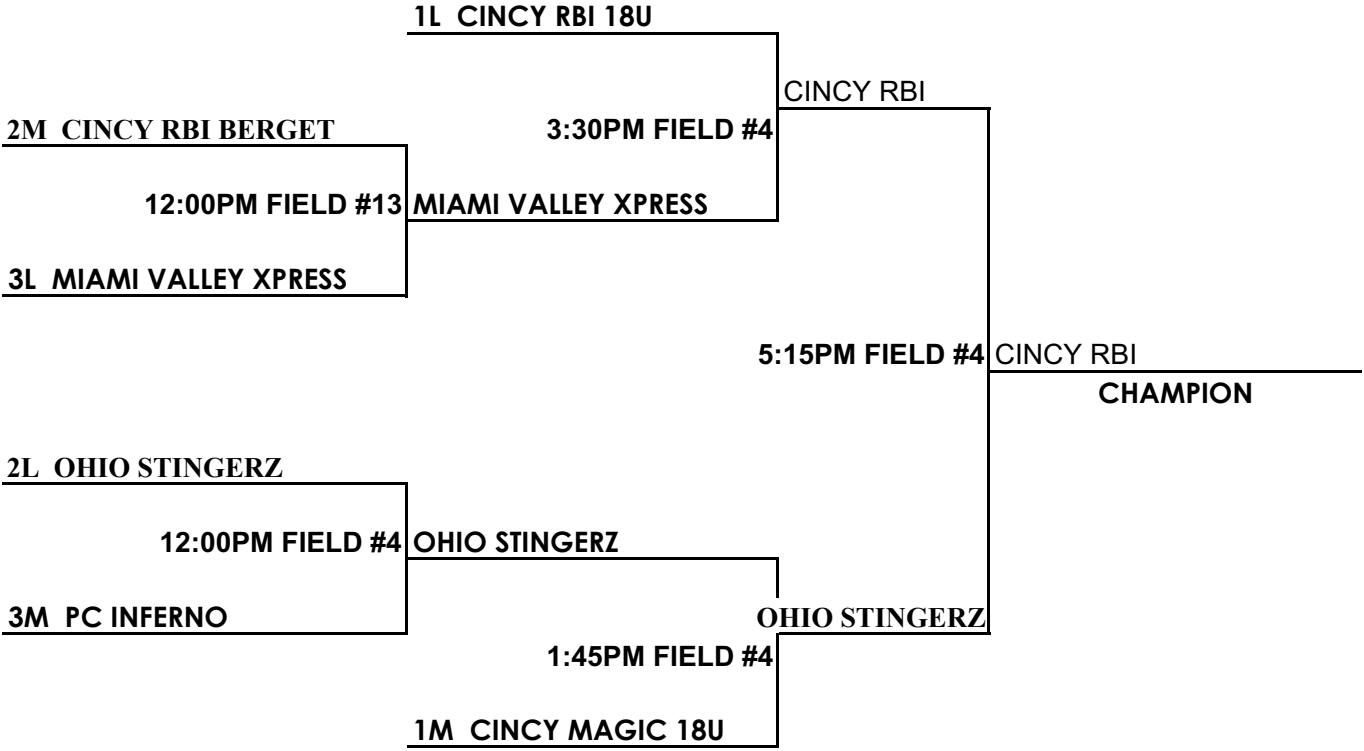

**GEM CITY SHOWDOWN  
18 & Under Platinum  
Bracket Play**

BRACKET SEEDING IS BASED ON YOUR FINISH IN POOL PLAY  
 3A IS NOT THE SAME AS A3. A3 IS YOUR POOL PLAY ASSIGNMENT.  
 3A IS A THIRD PLACE FINISH IN POOL A.