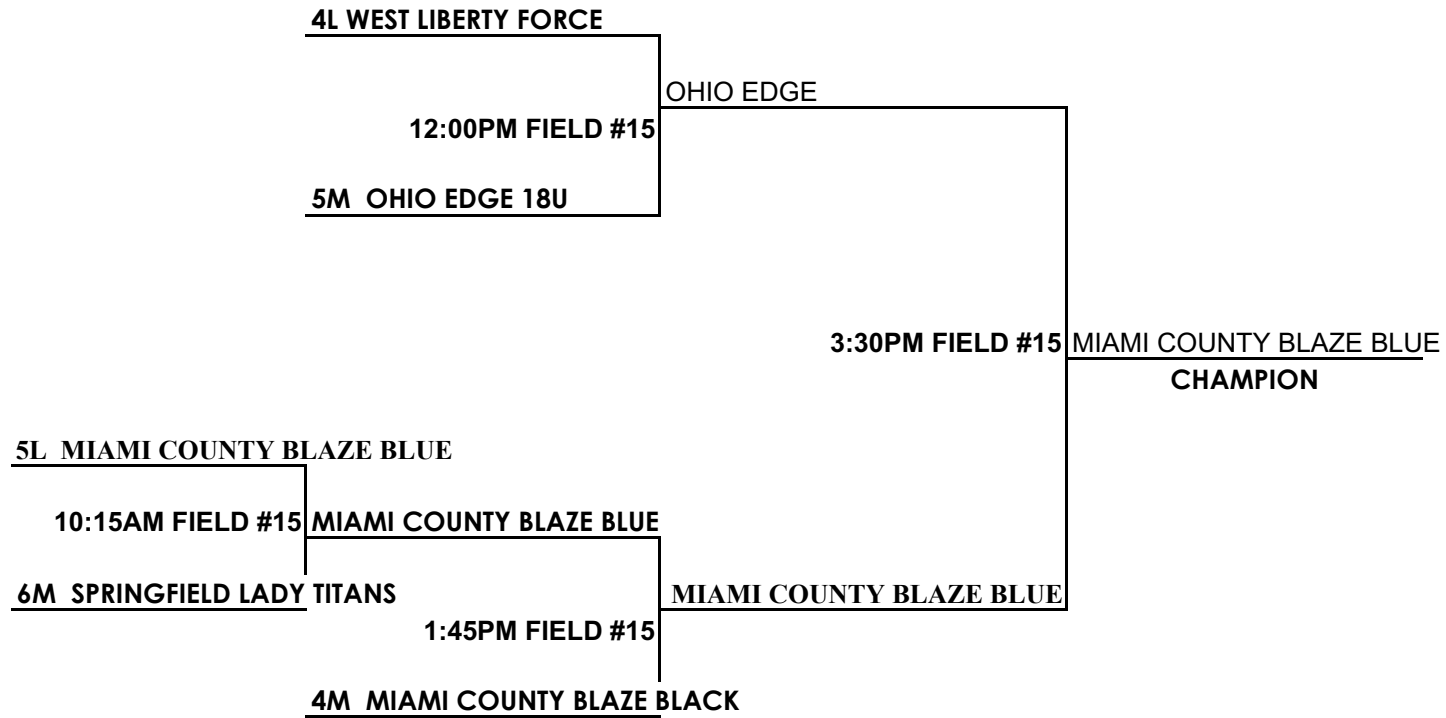

GEM CITY SHOWDOWN
18 & Under Gold
 Bracket Play

BRACKET SEEDING IS BASED ON YOUR FINISH IN POOL PLAY
 3A IS NOT THE SAME AS A3. A3 IS YOUR POOL PLAY ASSIGNMENT.
 3A IS A THIRD PLACE FINISH IN POOL A.