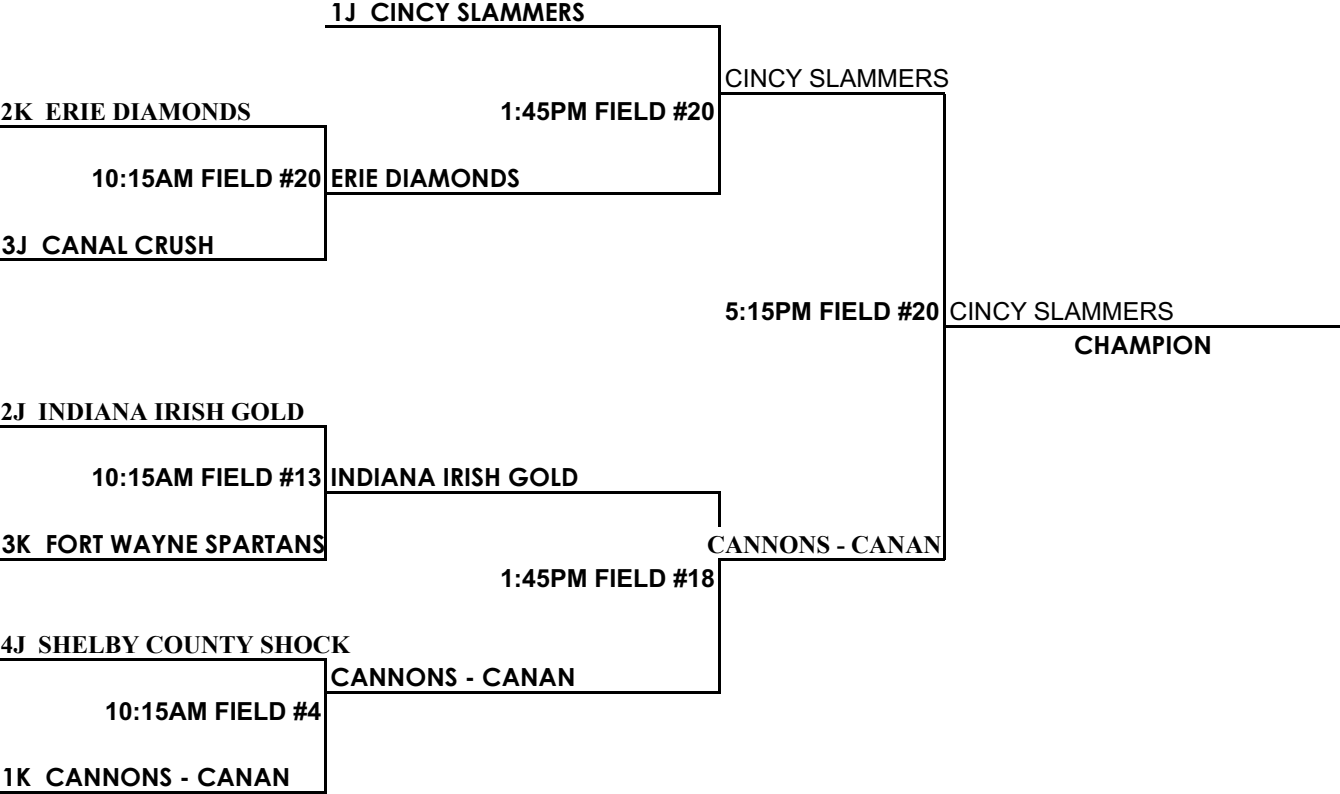

**GEM CITY SHOWDOWN SHOWDOWN**  
**16 & Under Platinum**  
 Bracket Play

BRACKET SEEDING IS BASED ON YOUR FINISH IN POOL PLAY  
 3A IS NOT THE SAME AS A3. A3 IS YOUR POOL PLAY ASSIGNMENT.  
 3A IS A THIRD PLACE FINISH IN POOL A.