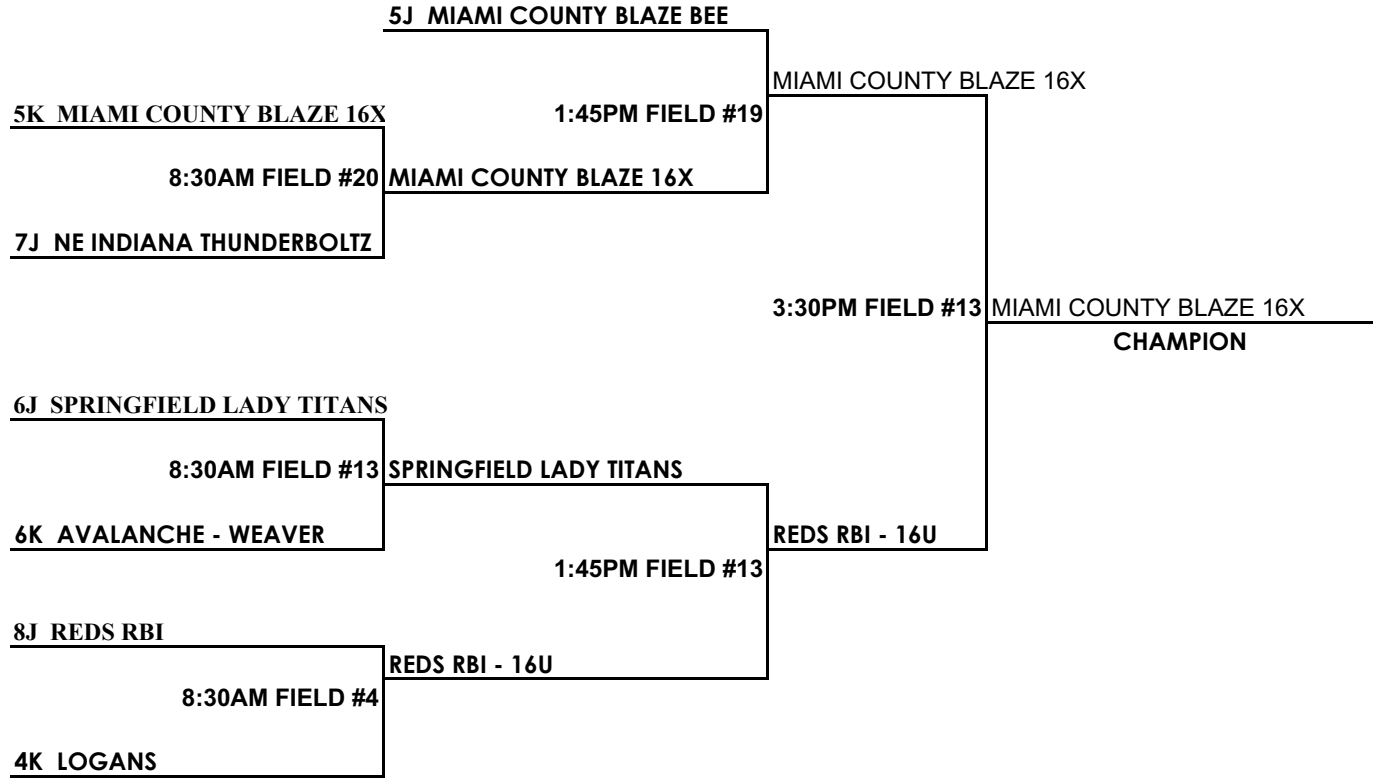

# GEM CITY SHOWDOWN SHOWDOWN

## 16 & Under Gold

### Bracket Play

BRACKET SEEDING IS BASED ON YOUR FINISH IN POOL PLAY  
 3A IS NOT THE SAME AS A3. A3 IS YOUR POOL PLAY ASSIGNMENT.  
 3A IS A THIRD PLACE FINISH IN POOL A.