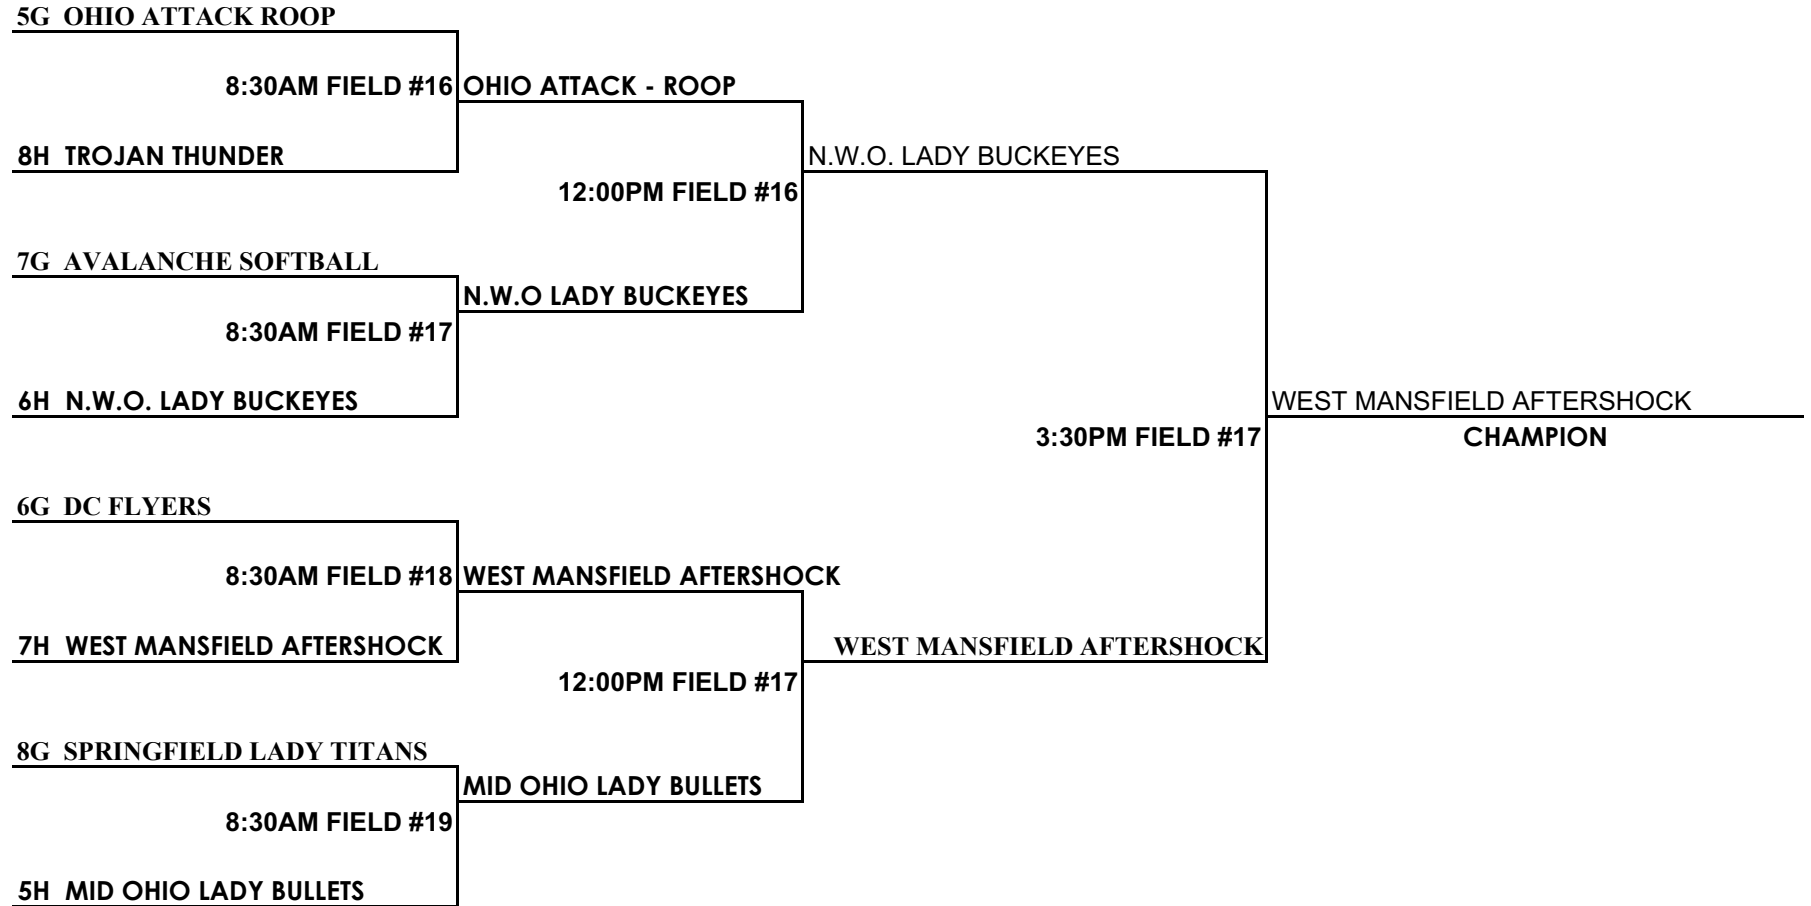

# GEM CITY SHOWDOWN

## 14 & Under Gold

### Bracket Play

BRACKET SEEDING IS BASED ON YOUR FINISH IN POOL PLAY  
 3A IS NOT THE SAME AS A3. A3 IS YOUR POOL PLAY ASSIGNMENT.  
 3A IS A THIRD PLACE FINISH IN POOL A.