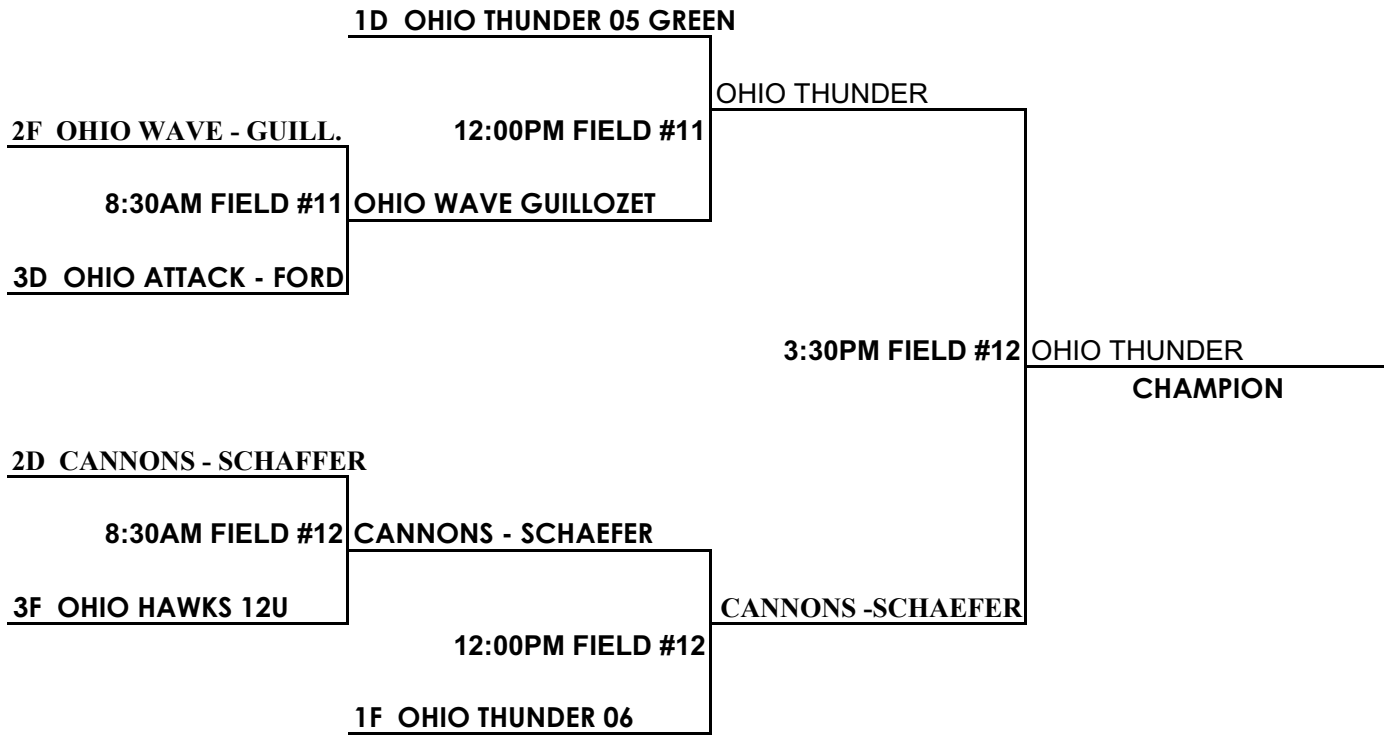

**GEM CITY SHOWDOWN**  
**12 & Under Platinum**  
**Bracket Play**

BRACKET SEEDING IS BASED ON YOUR FINISH IN POOL PLAY  
 3A IS NOT THE SAME AS A3. A3 IS YOUR POOL PLAY ASSIGNMENT.  
 3A IS A THIRD PLACE FINISH IN POOL A.