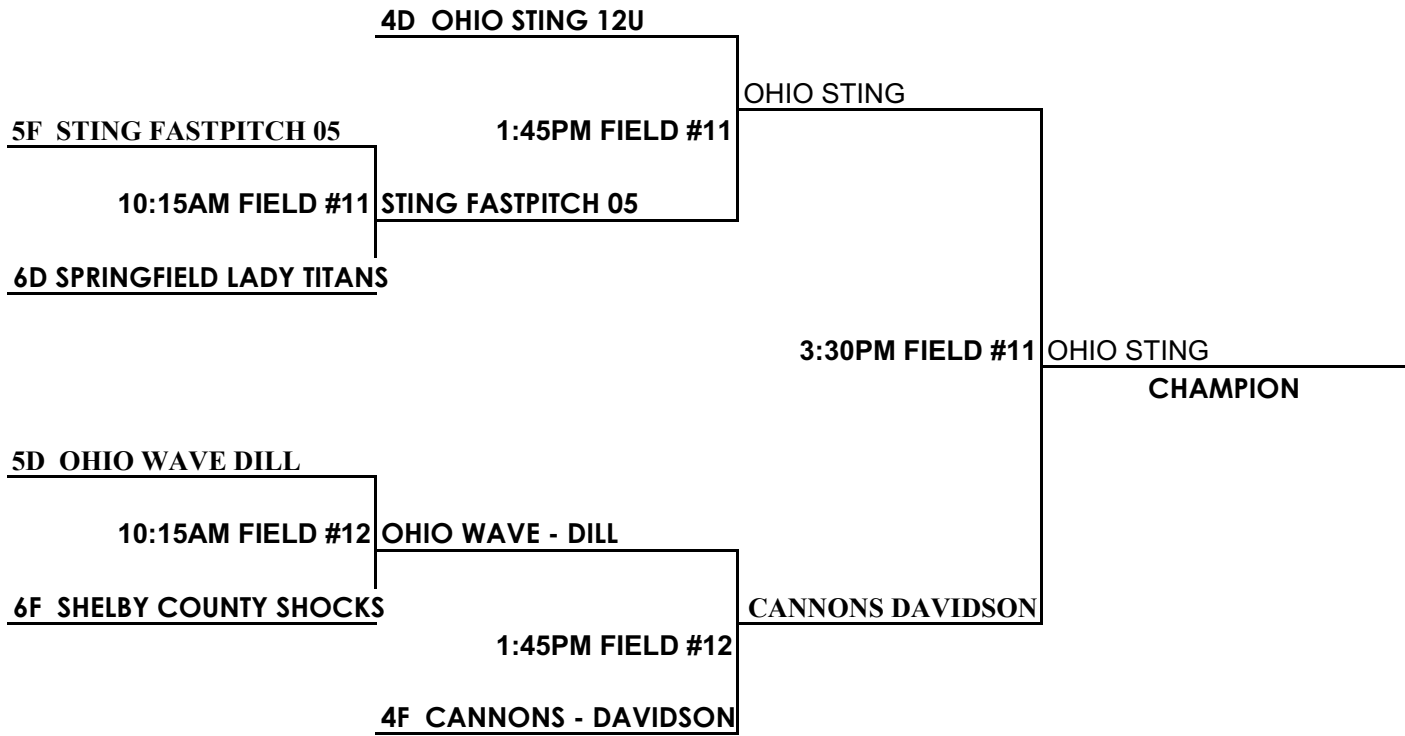

GEM CITY SHOWDOWN
12 & Under Gold
Bracket Play

BRACKET SEEDING IS BASED ON YOUR FINISH IN POOL PLAY
 3A IS NOT THE SAME AS A3. A3 IS YOUR POOL PLAY ASSIGNMENT.
 3A IS A THIRD PLACE FINISH IN POOL A.