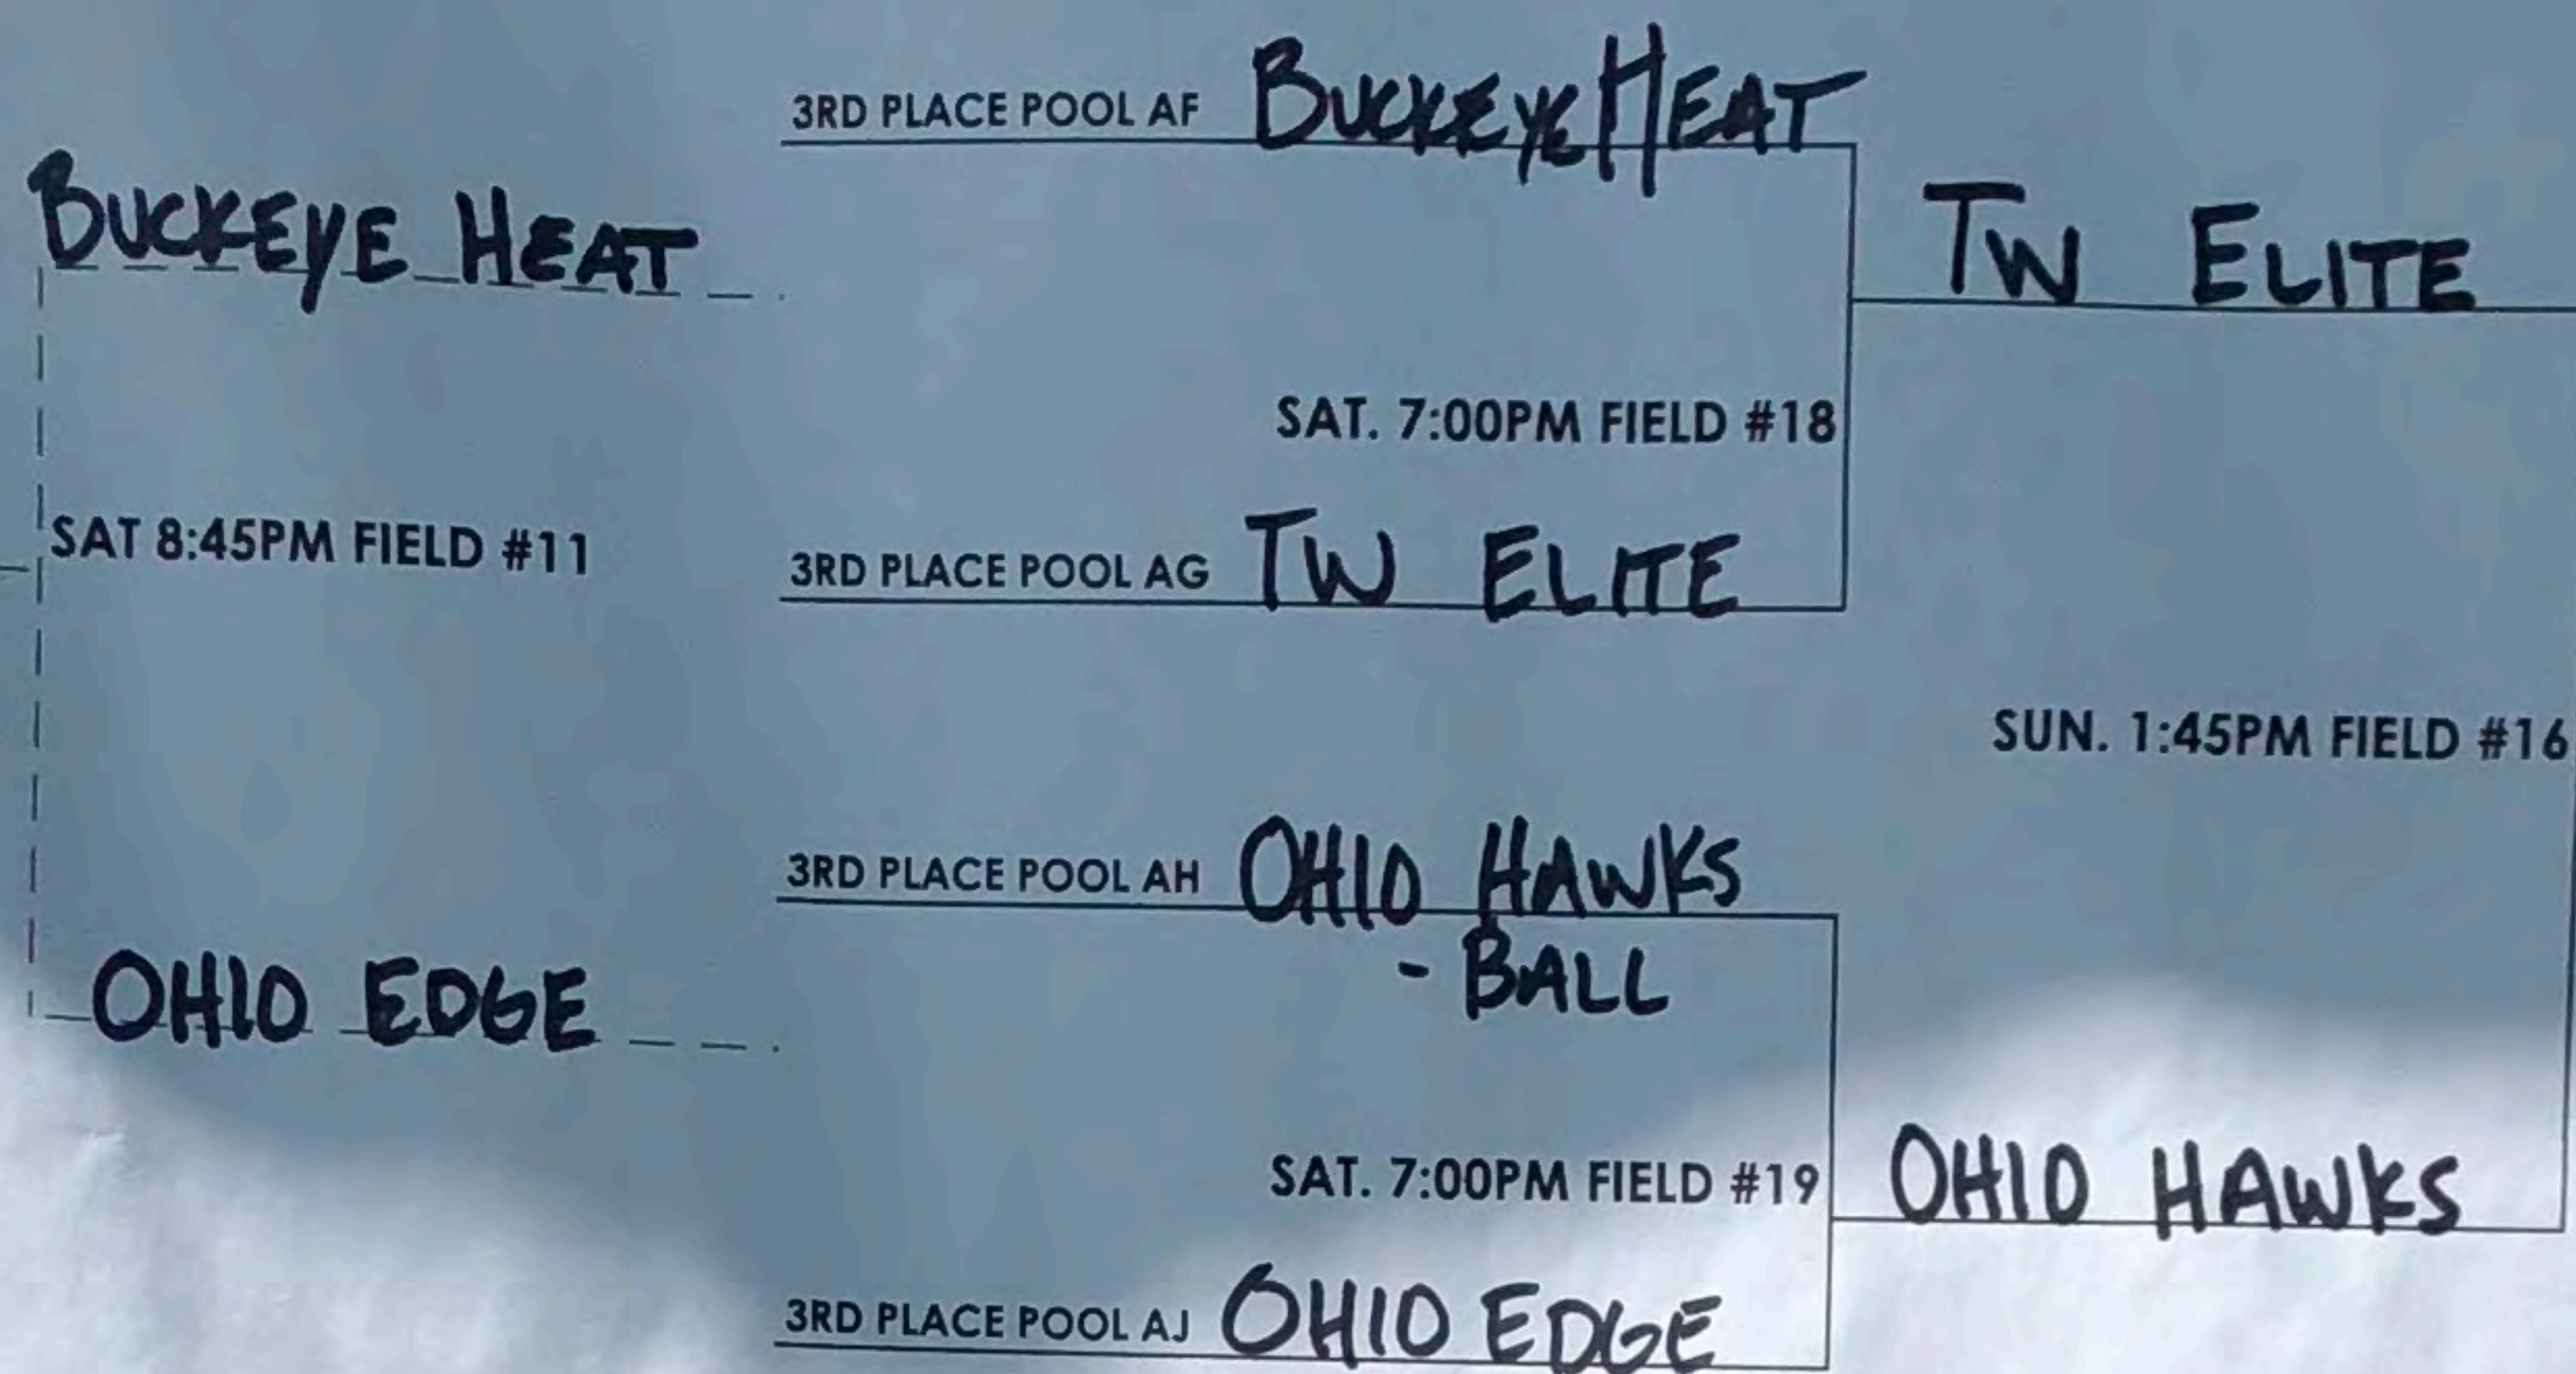

# BUCKEYE SHOWDOWN RECRUITFEST 18 & UNDER 3RD PLACE POOL PLAYOFFS BRACKET PLAY

## WHITE SUPER POOL

## BLACK SUPER POOL

## GREEN SUPER POOL

SUPER POOL BRACKET SEEDING DECIDED BY DOUBLE BLIND DRAW

2 3 4 5 6 7