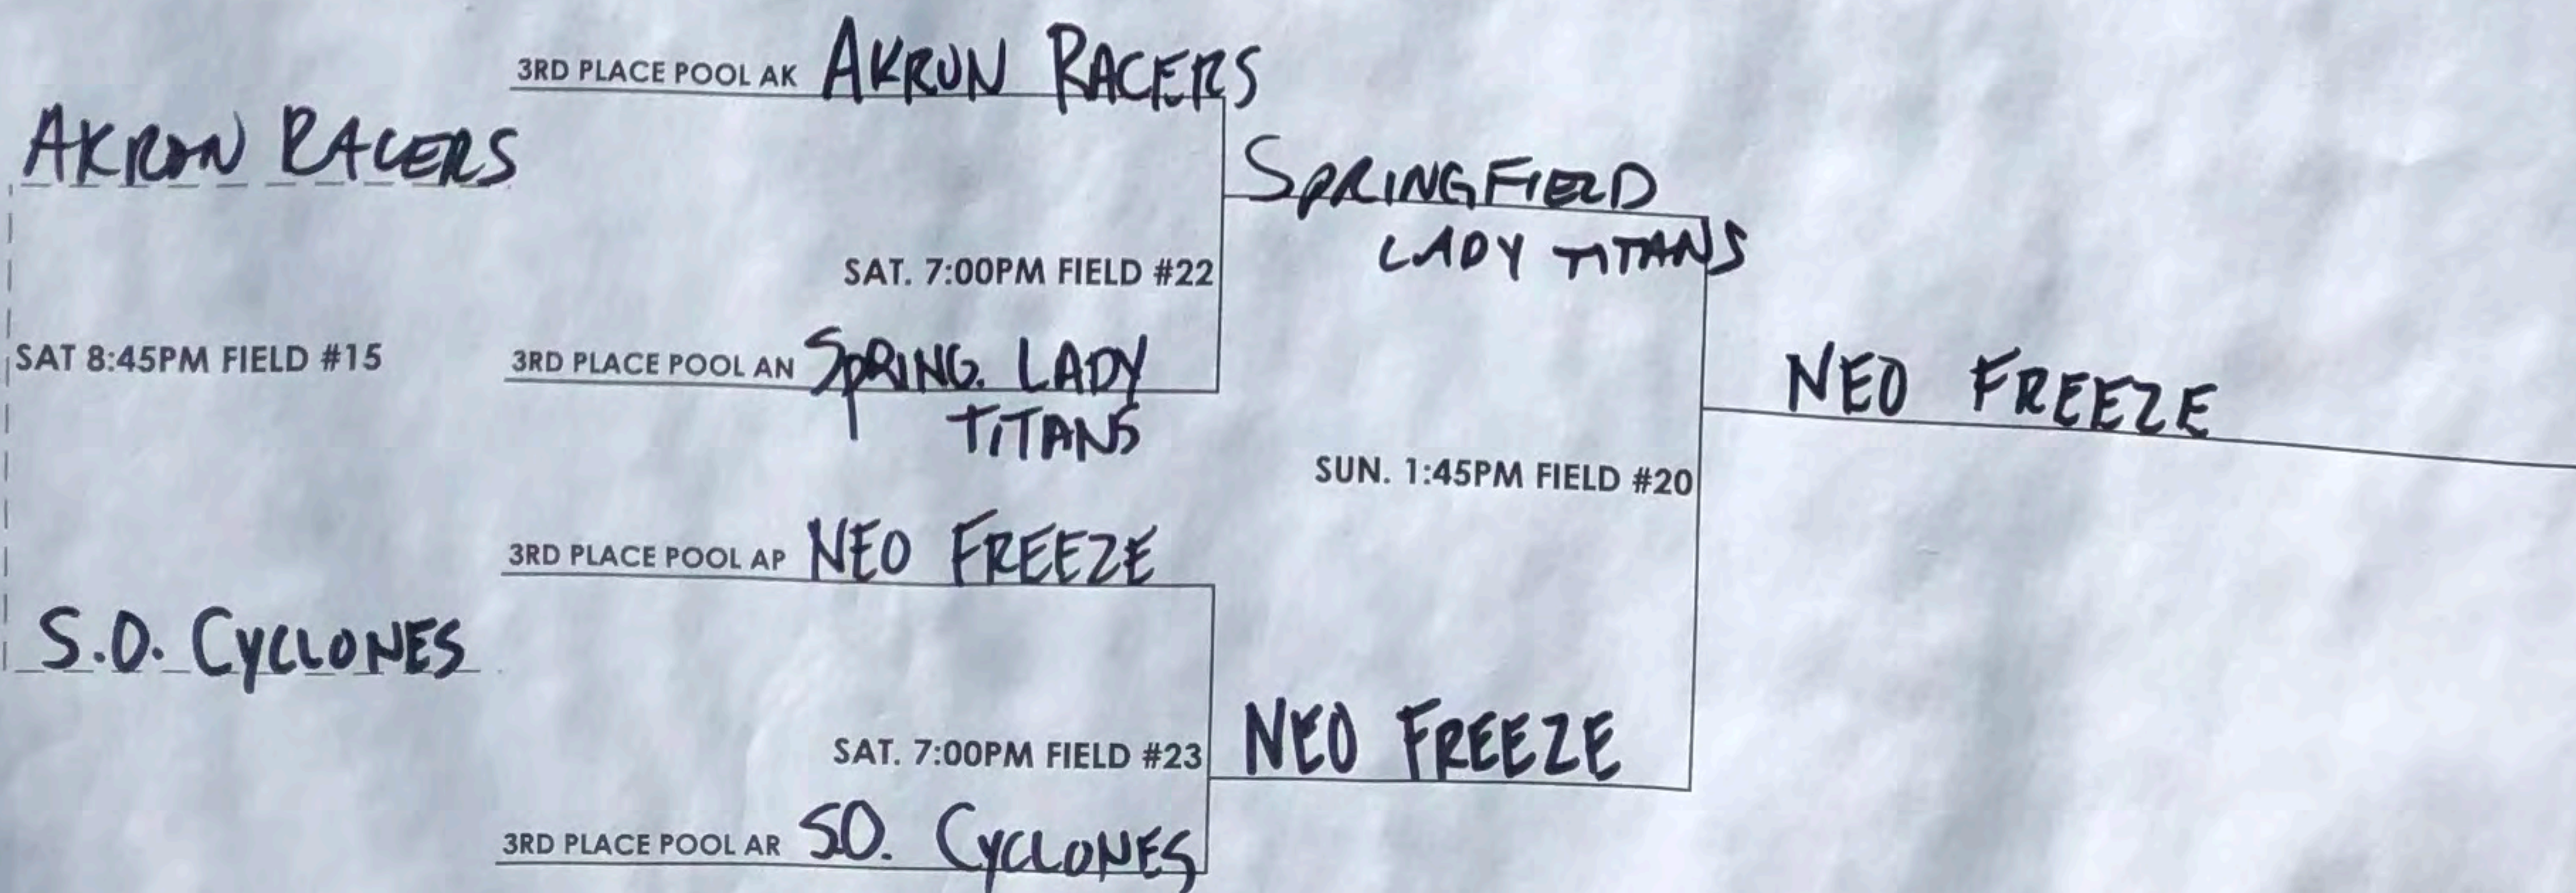

GREEN SUPER POOL

SUPER POOL BRACKET SEEDING DECIDED BY DOUBLE BLIND DRAW

2 3 4 5 6 7