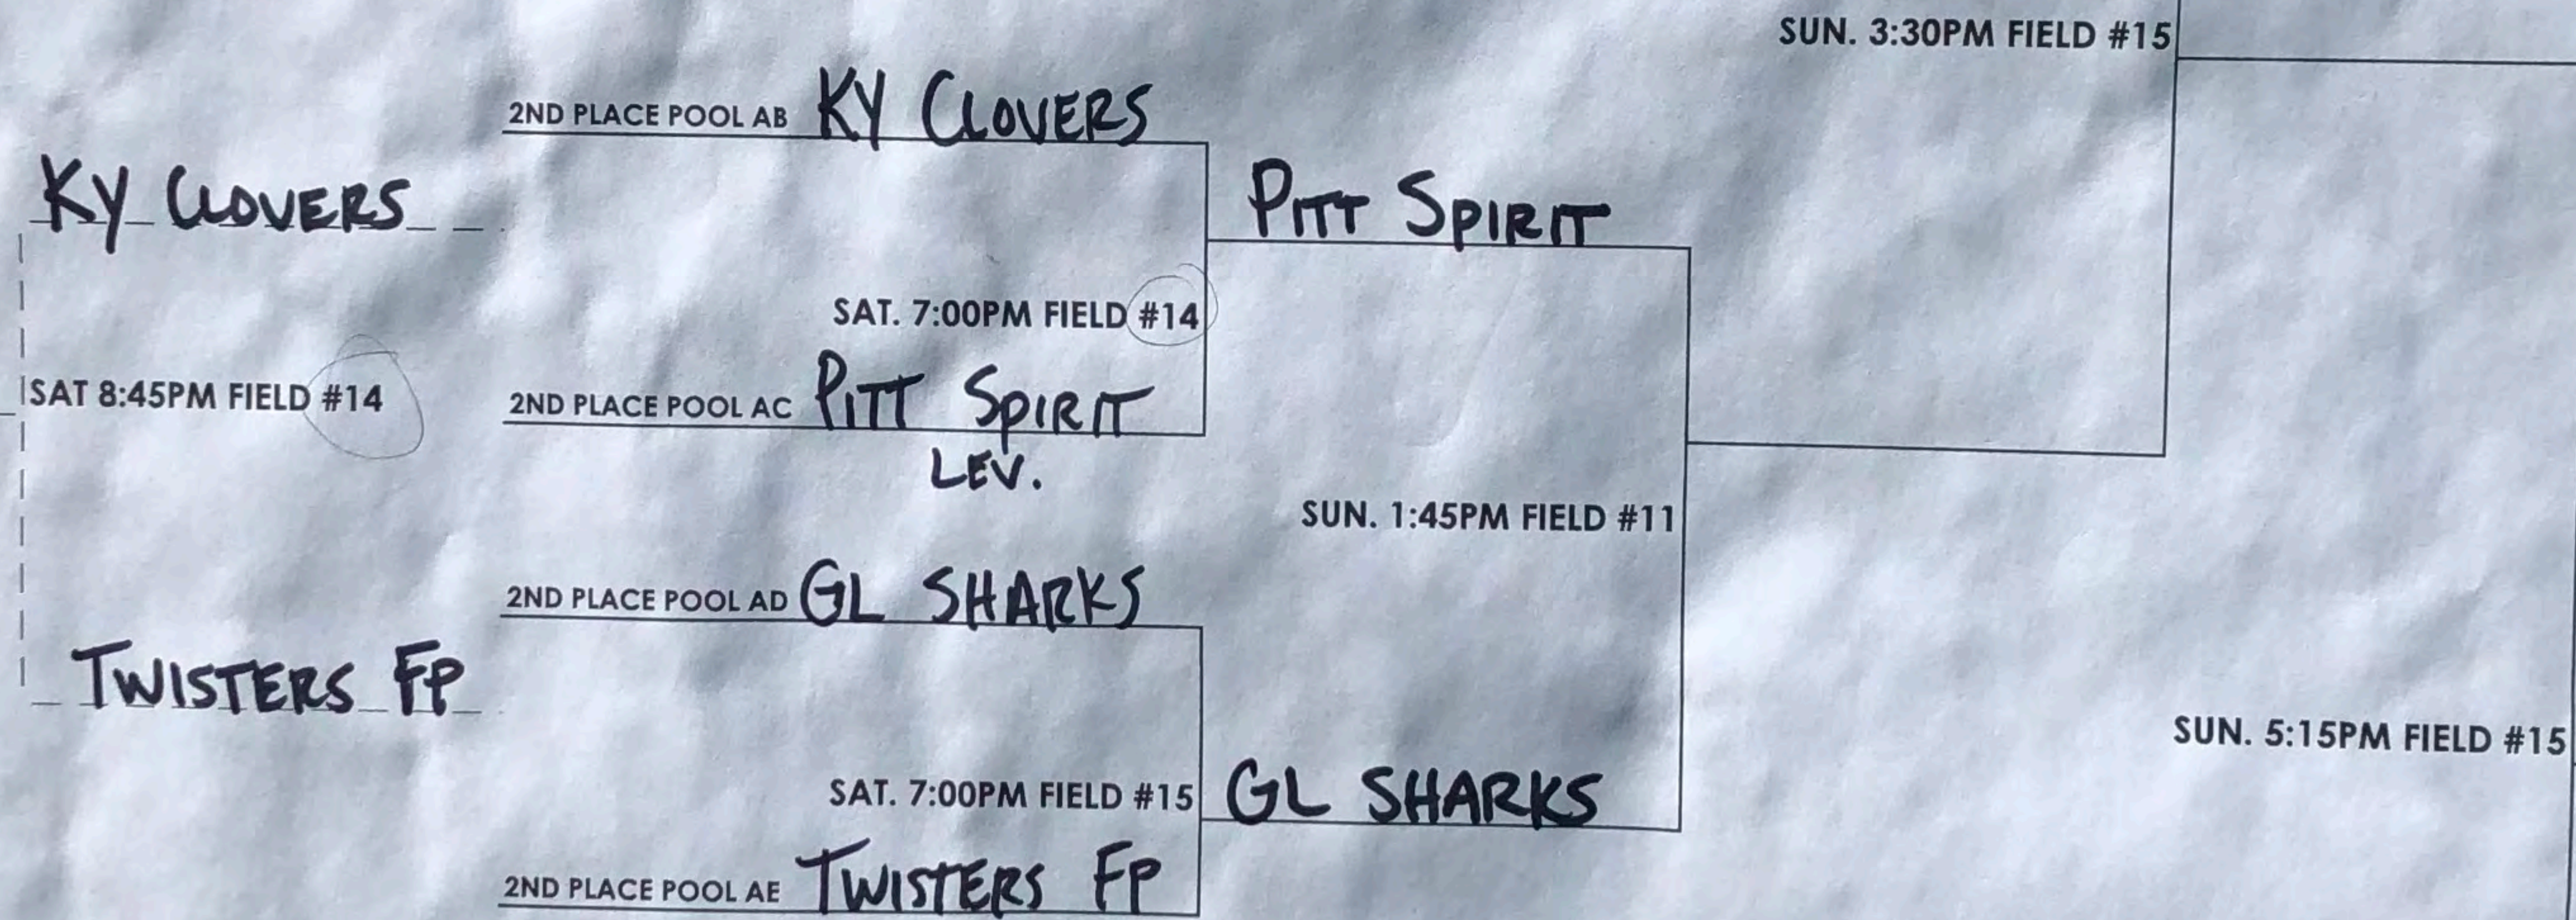

BUCKEYE SHOWDOWN RECRUITFEST 18 & UNDER 2ND PLACE POOL PLAYOFFS BRACKET PLAY

WHITE SUPER POOL

BLACK SUPER POOL

GREEN SUPER POOL

CHAMPIONS

SUPER POOL BRACKET SEEDING DECIDED BY DOUBLE BLIND DRAW