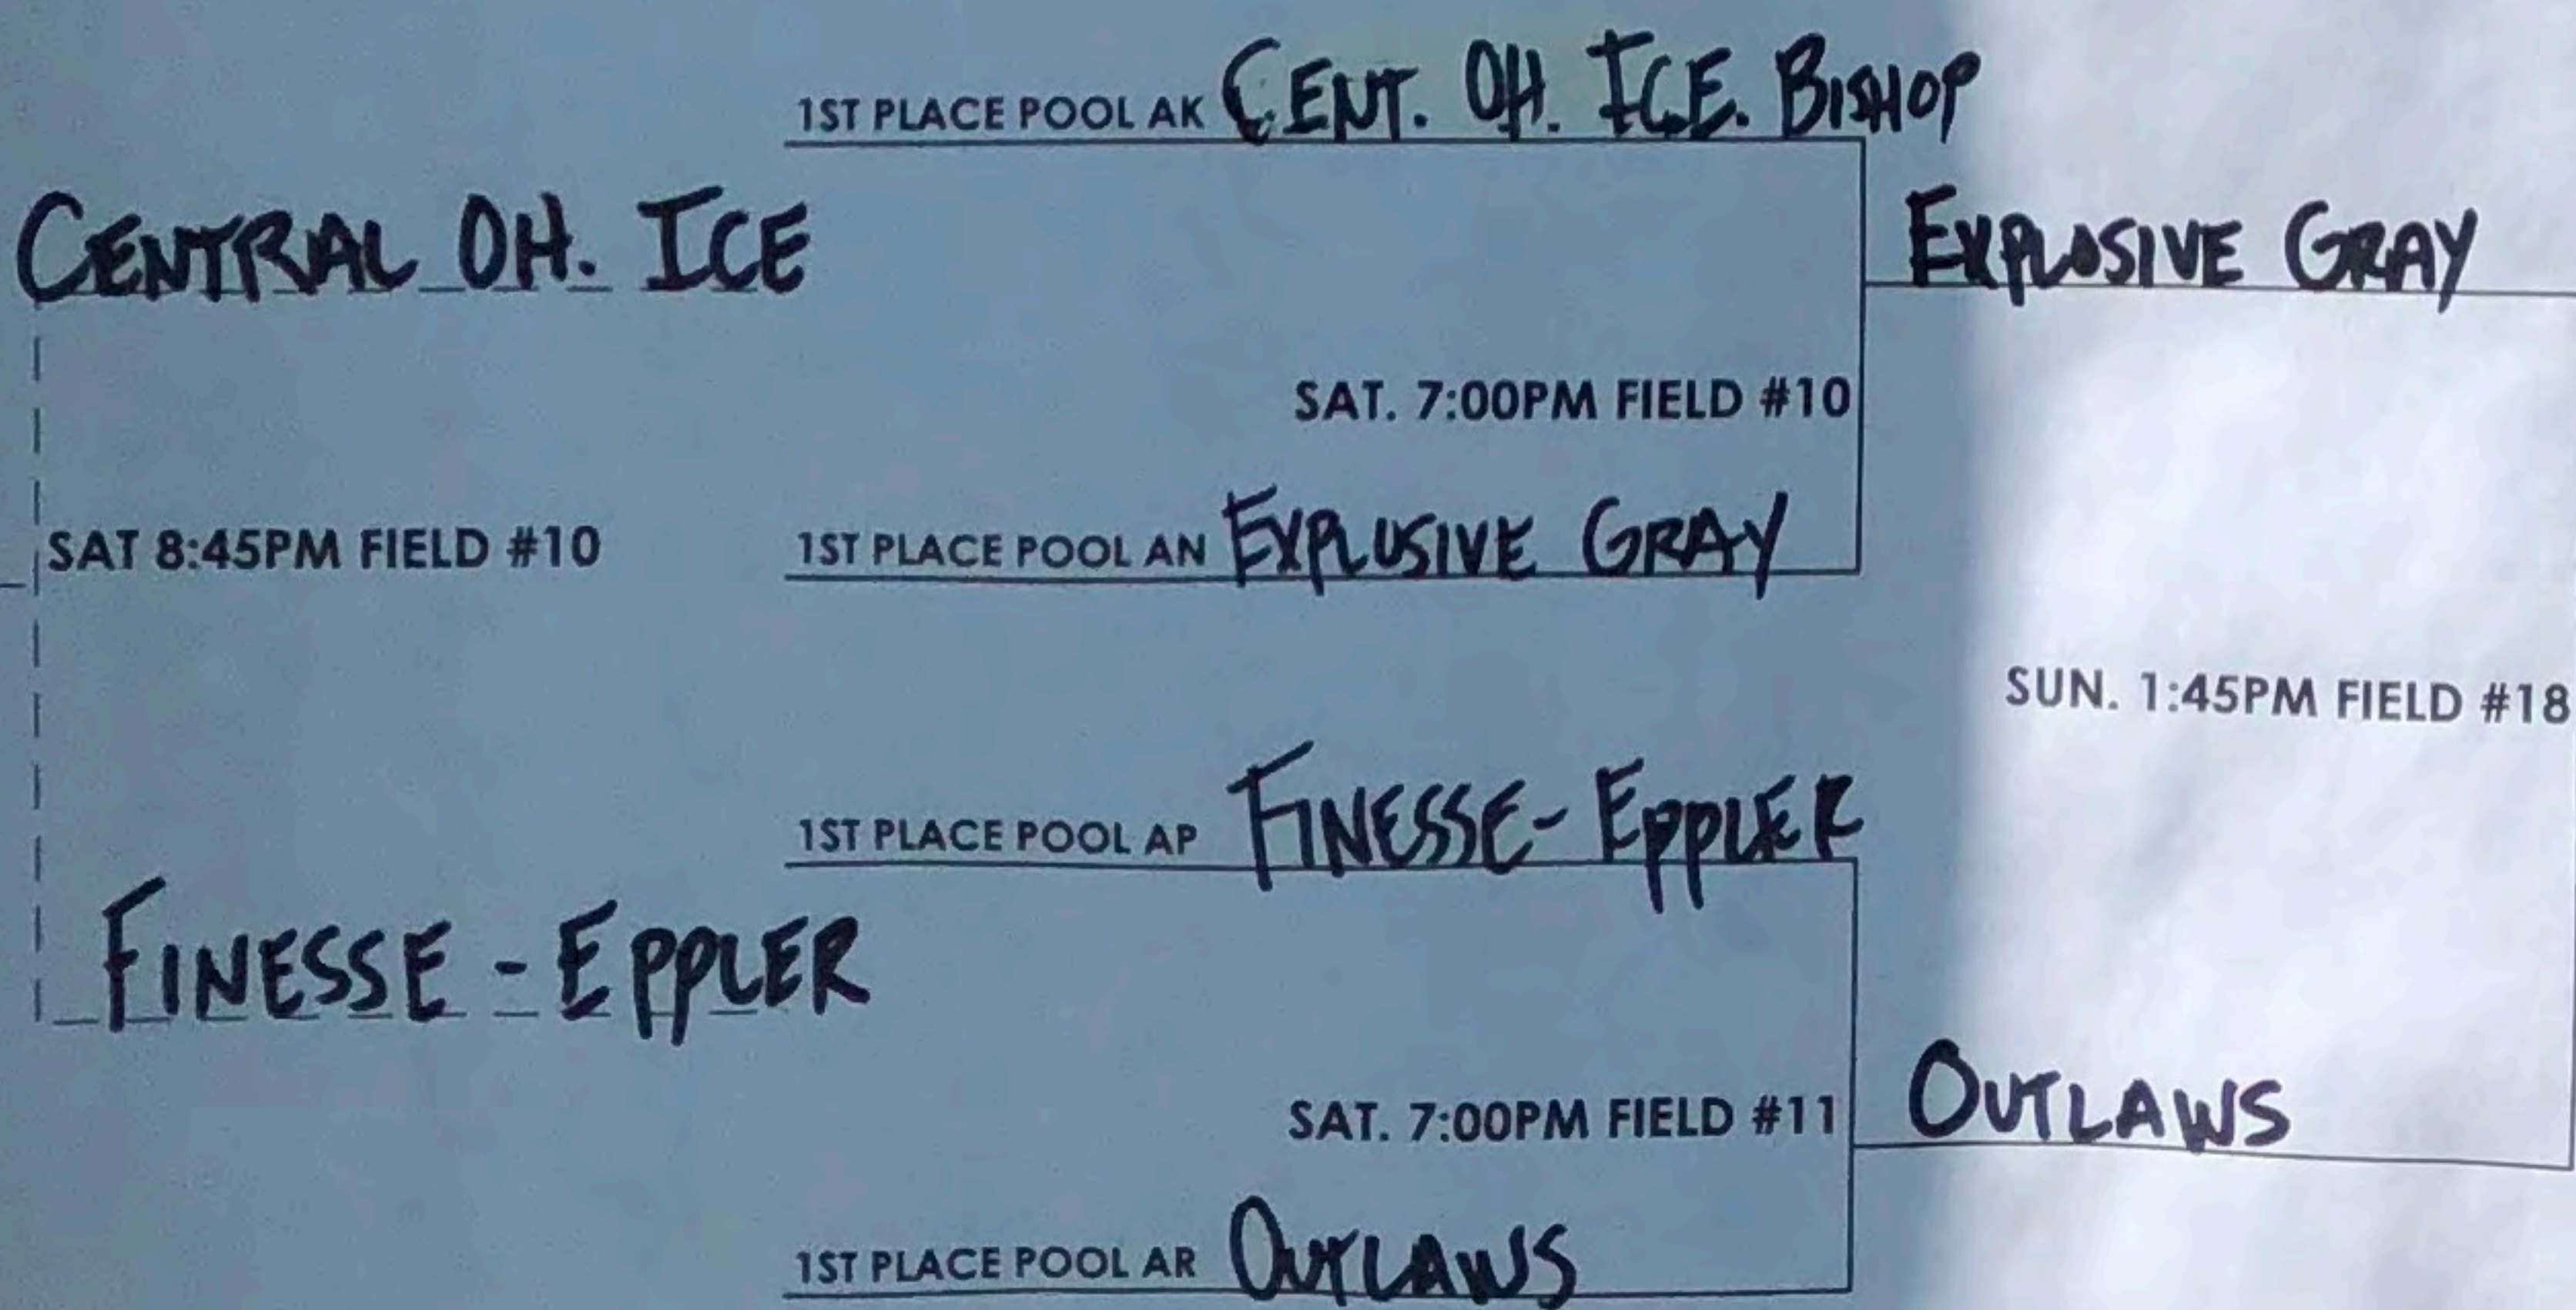

BUCKEYE SHOWDOWN RECRUITFEST 18 & UNDER 1ST PLACE POOL PLAYOFFS BRACKET PLAY

WHITE SUPER POOL

BLACK SUPER POOL

GREEN SUPER POOL

CHAMPIONS

SUPER POOL BRACKET SEEDING DECIDED BY DOUBLE BLIND DRAW