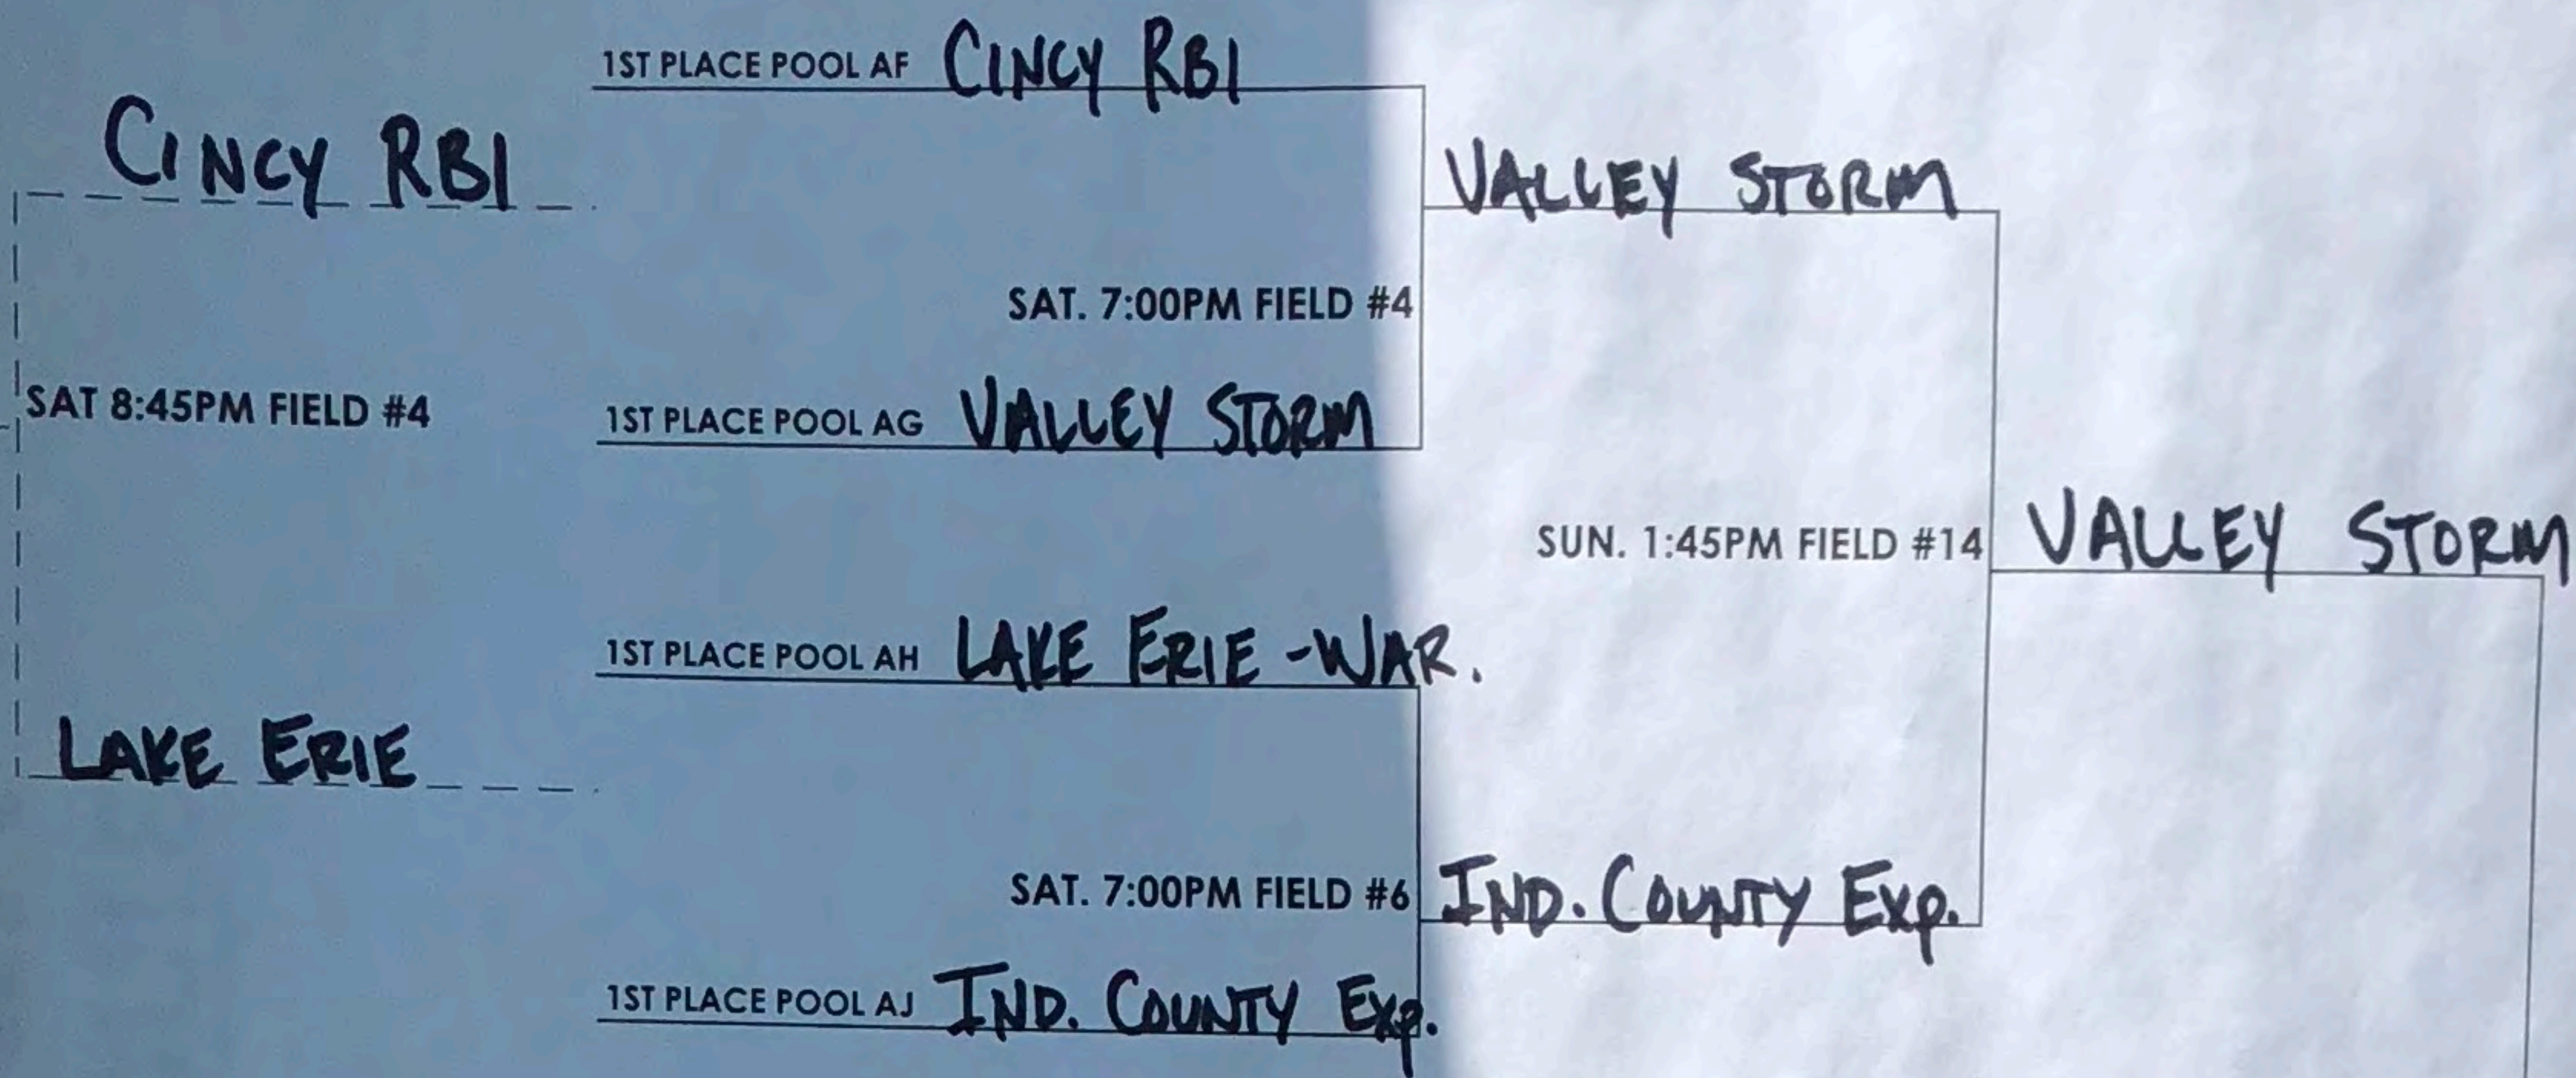

BUCKEYE SHOWDOWN RECRUITFEST 18 & UNDER 1ST PLACE POOL PLAYOFFS BRACKET PLAY

WHITE SUPER POOL

BLACK SUPER POOL

GREEN SUPER POOL

CHAMPIONS

SUPER POOL BRACKET SEEDING DECIDED BY DOUBLE BLIND DRAW