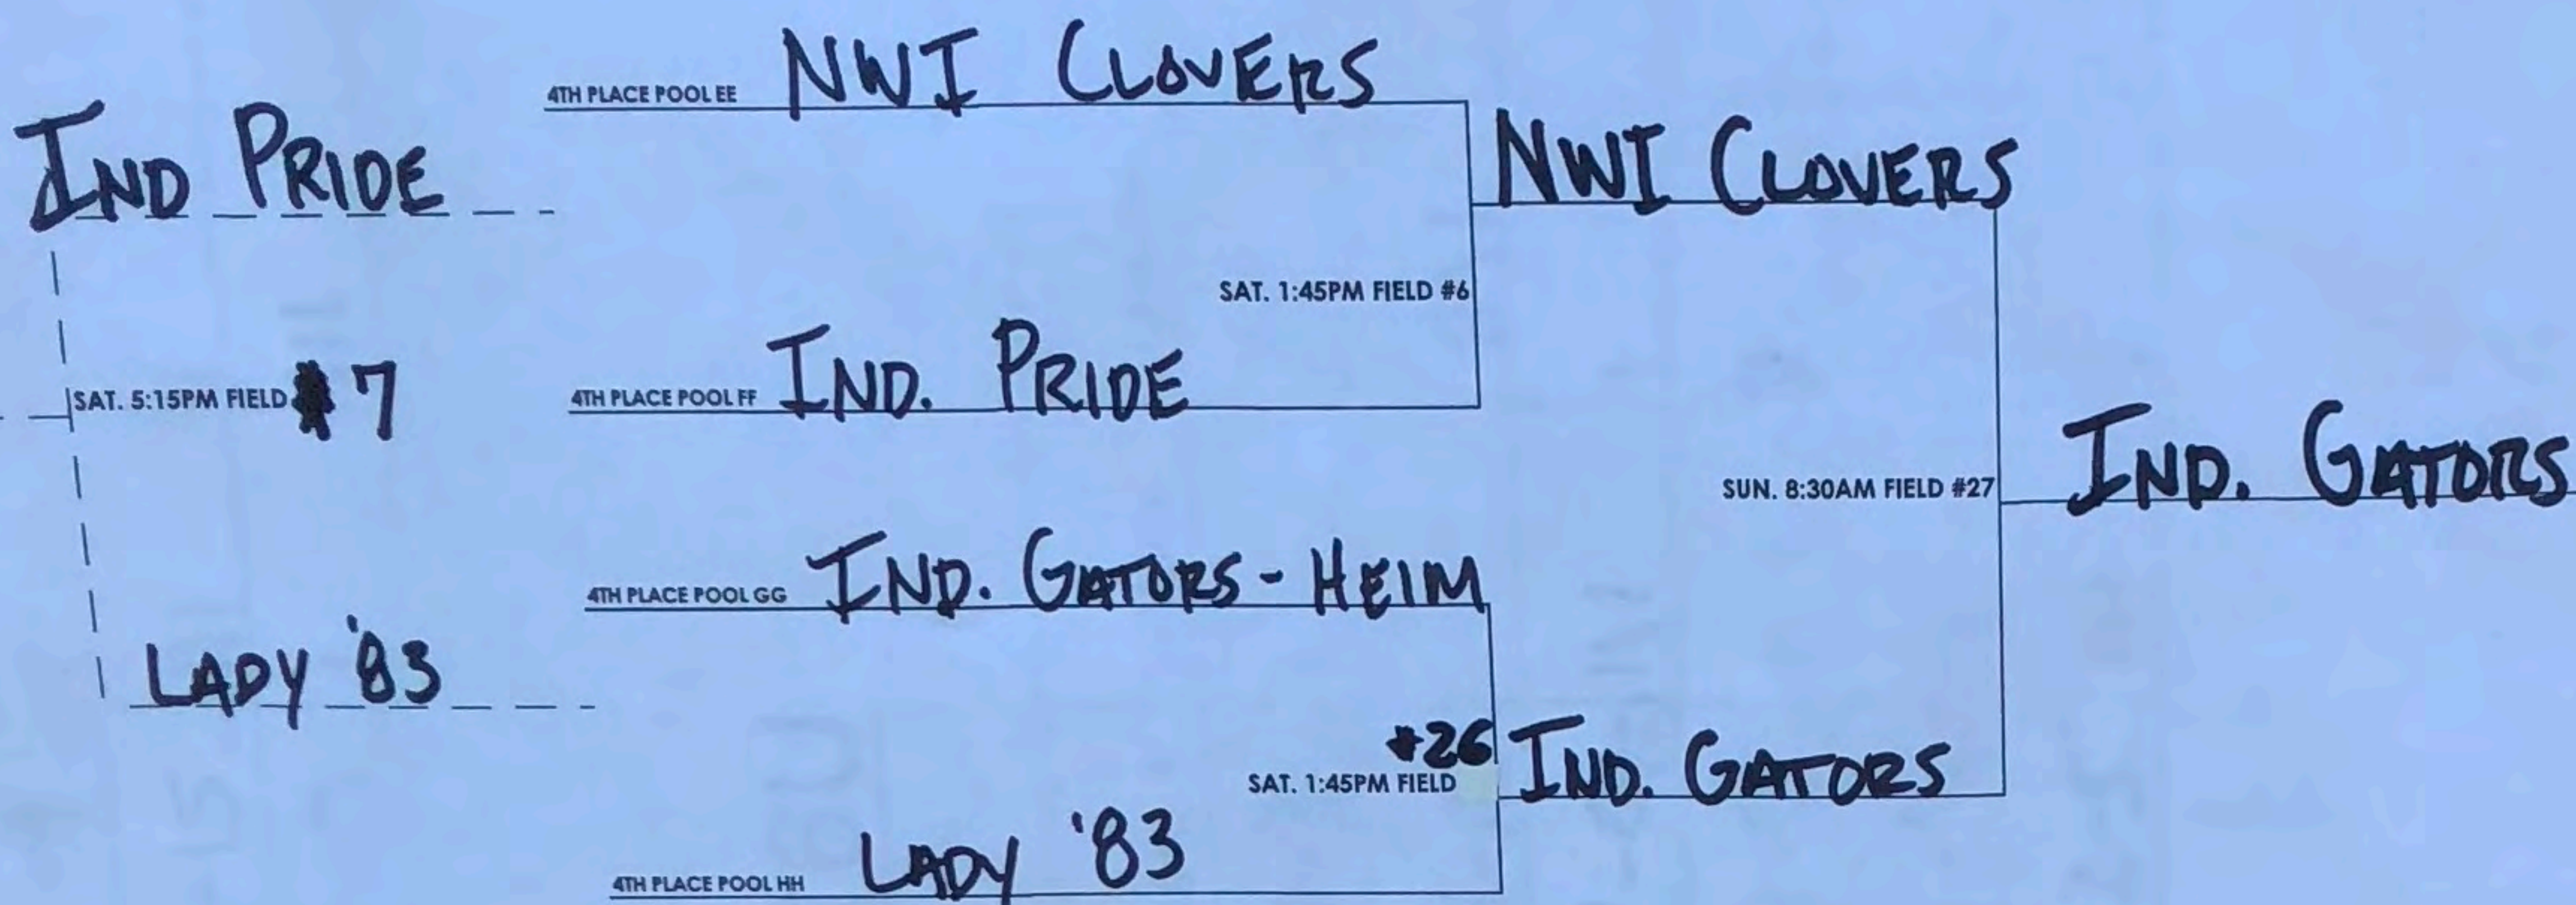

BUCKEYE SHOWDOWN RECRUITFEST
 16 & UNDER 4TH PLACE POOL PLAYOFFS
 BRACKET PLAY

SAPPHIRE SUPER POOL

ORANGE SUPER POOL

PINK SUPER POOL