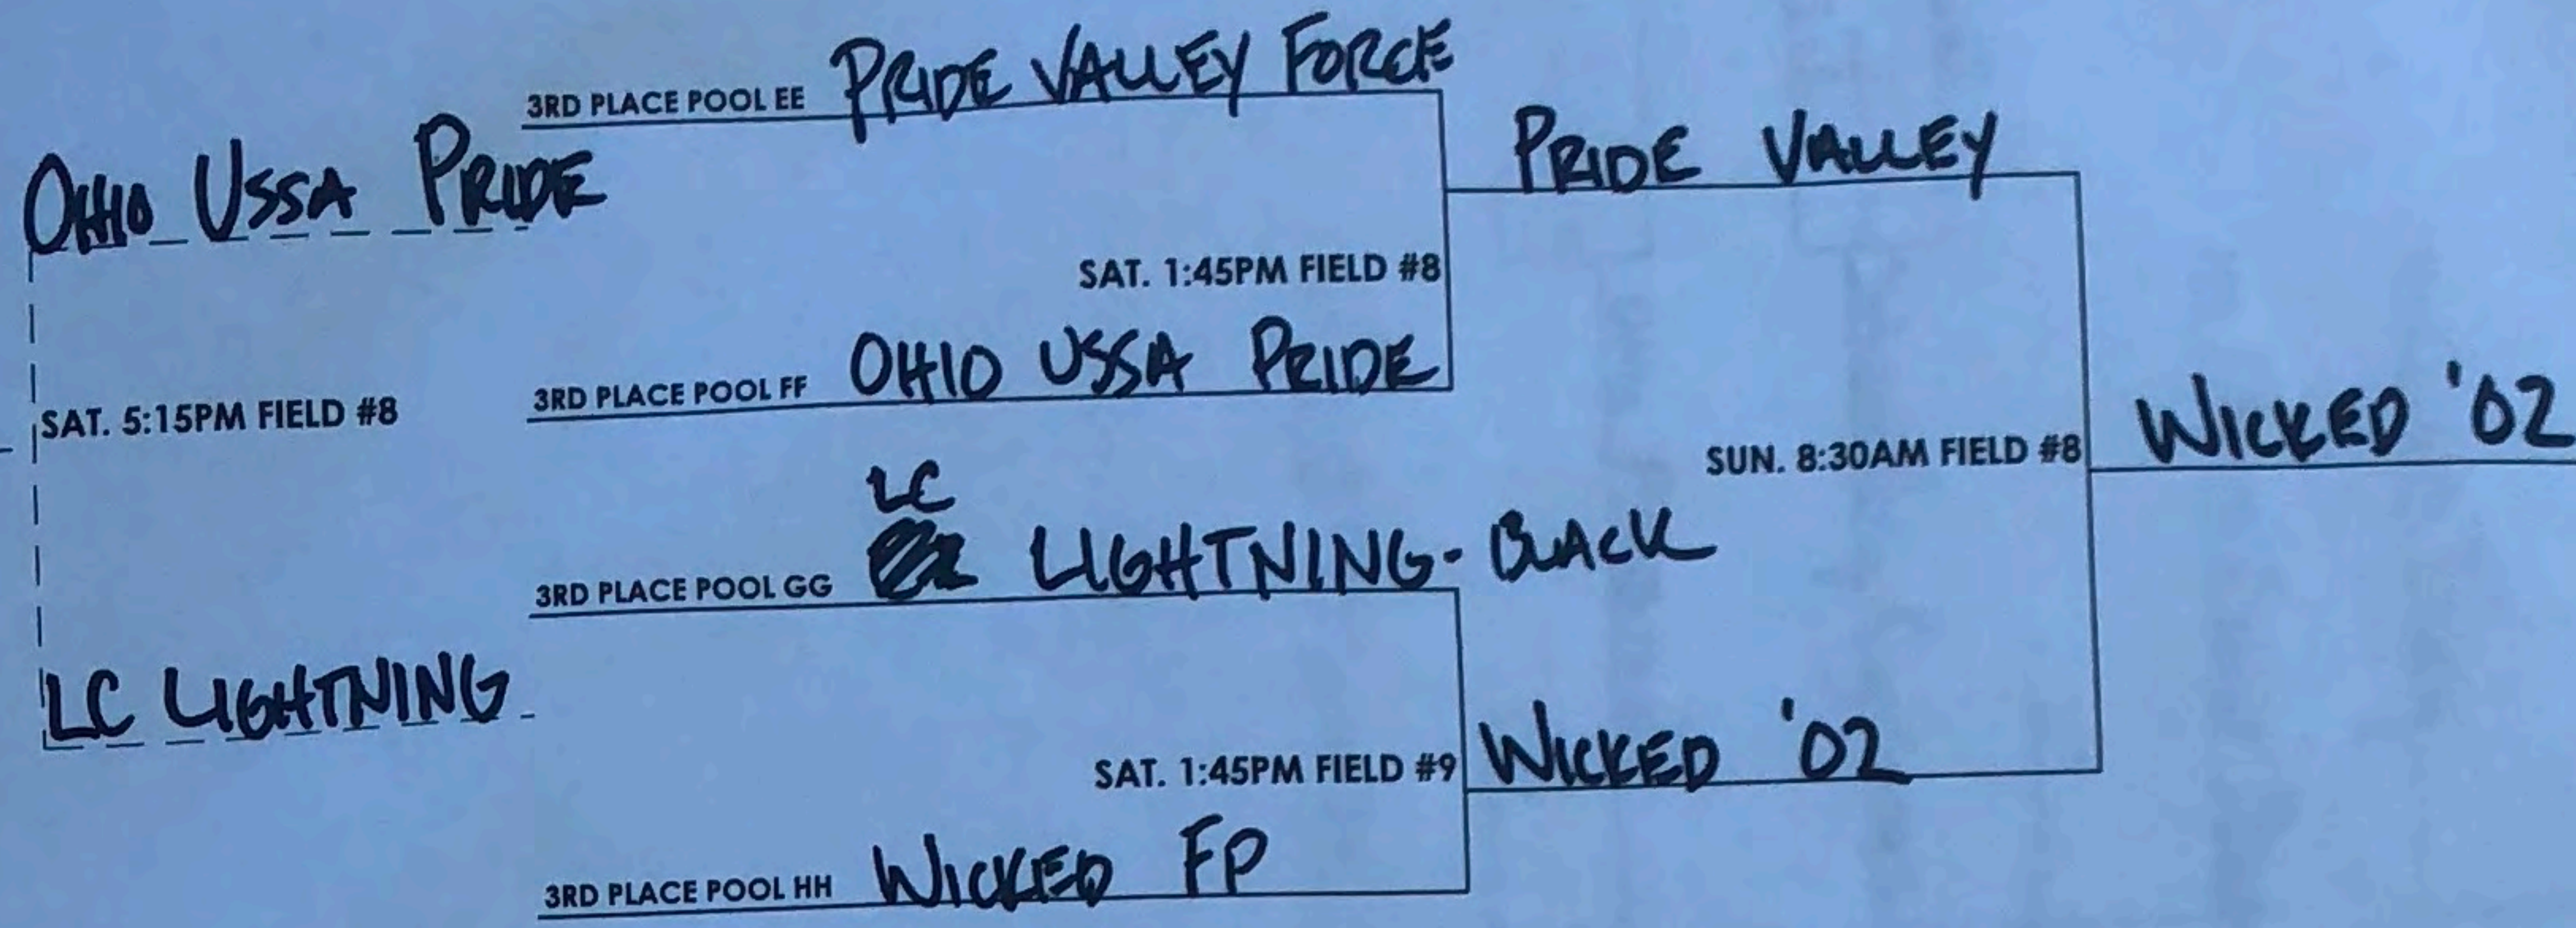

BUCKEYE SHOWDOWN RECRUITFEST  
 16 & UNDER 3RD PLACE POOL PLAYOFFS  
 BRACKET PLAY

SAPPHIRE SUPER POOL

ORANGE SUPER POOL

PINK SUPER POOL

SUPER POOL BRACKET SEEDING DECIDED BY DOUBLE BLIND DRAW