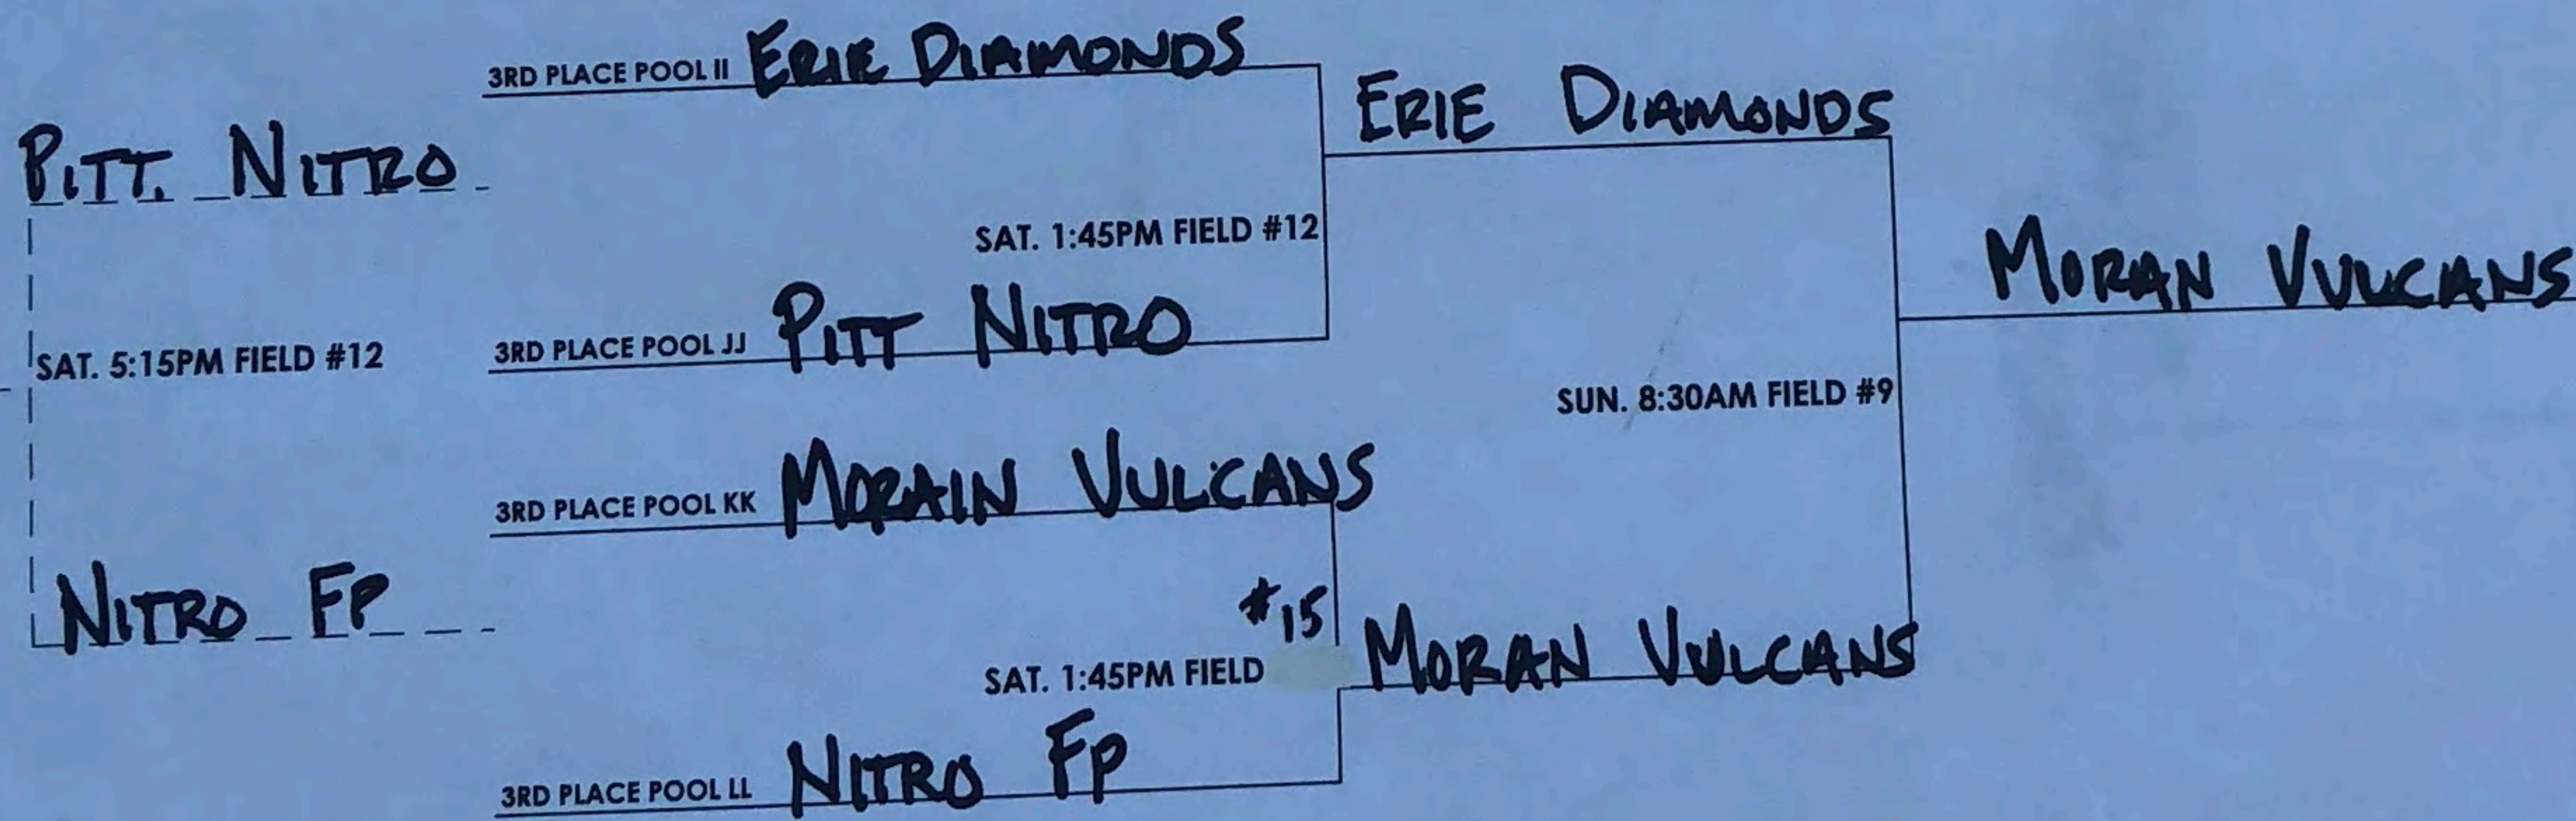

BUCKEYE SHOWDOWN RECRUITFEST  
 16 & UNDER 3RD PLACE POOL PLAYOFFS  
 BRACKET PLAY

SAPPHIRE SUPER POOL

ORANGE SUPER POOL

PINK SUPER POOL

SUPER POOL BRACKET SEEDING DECIDED BY DOUBLE BLIND DRAW