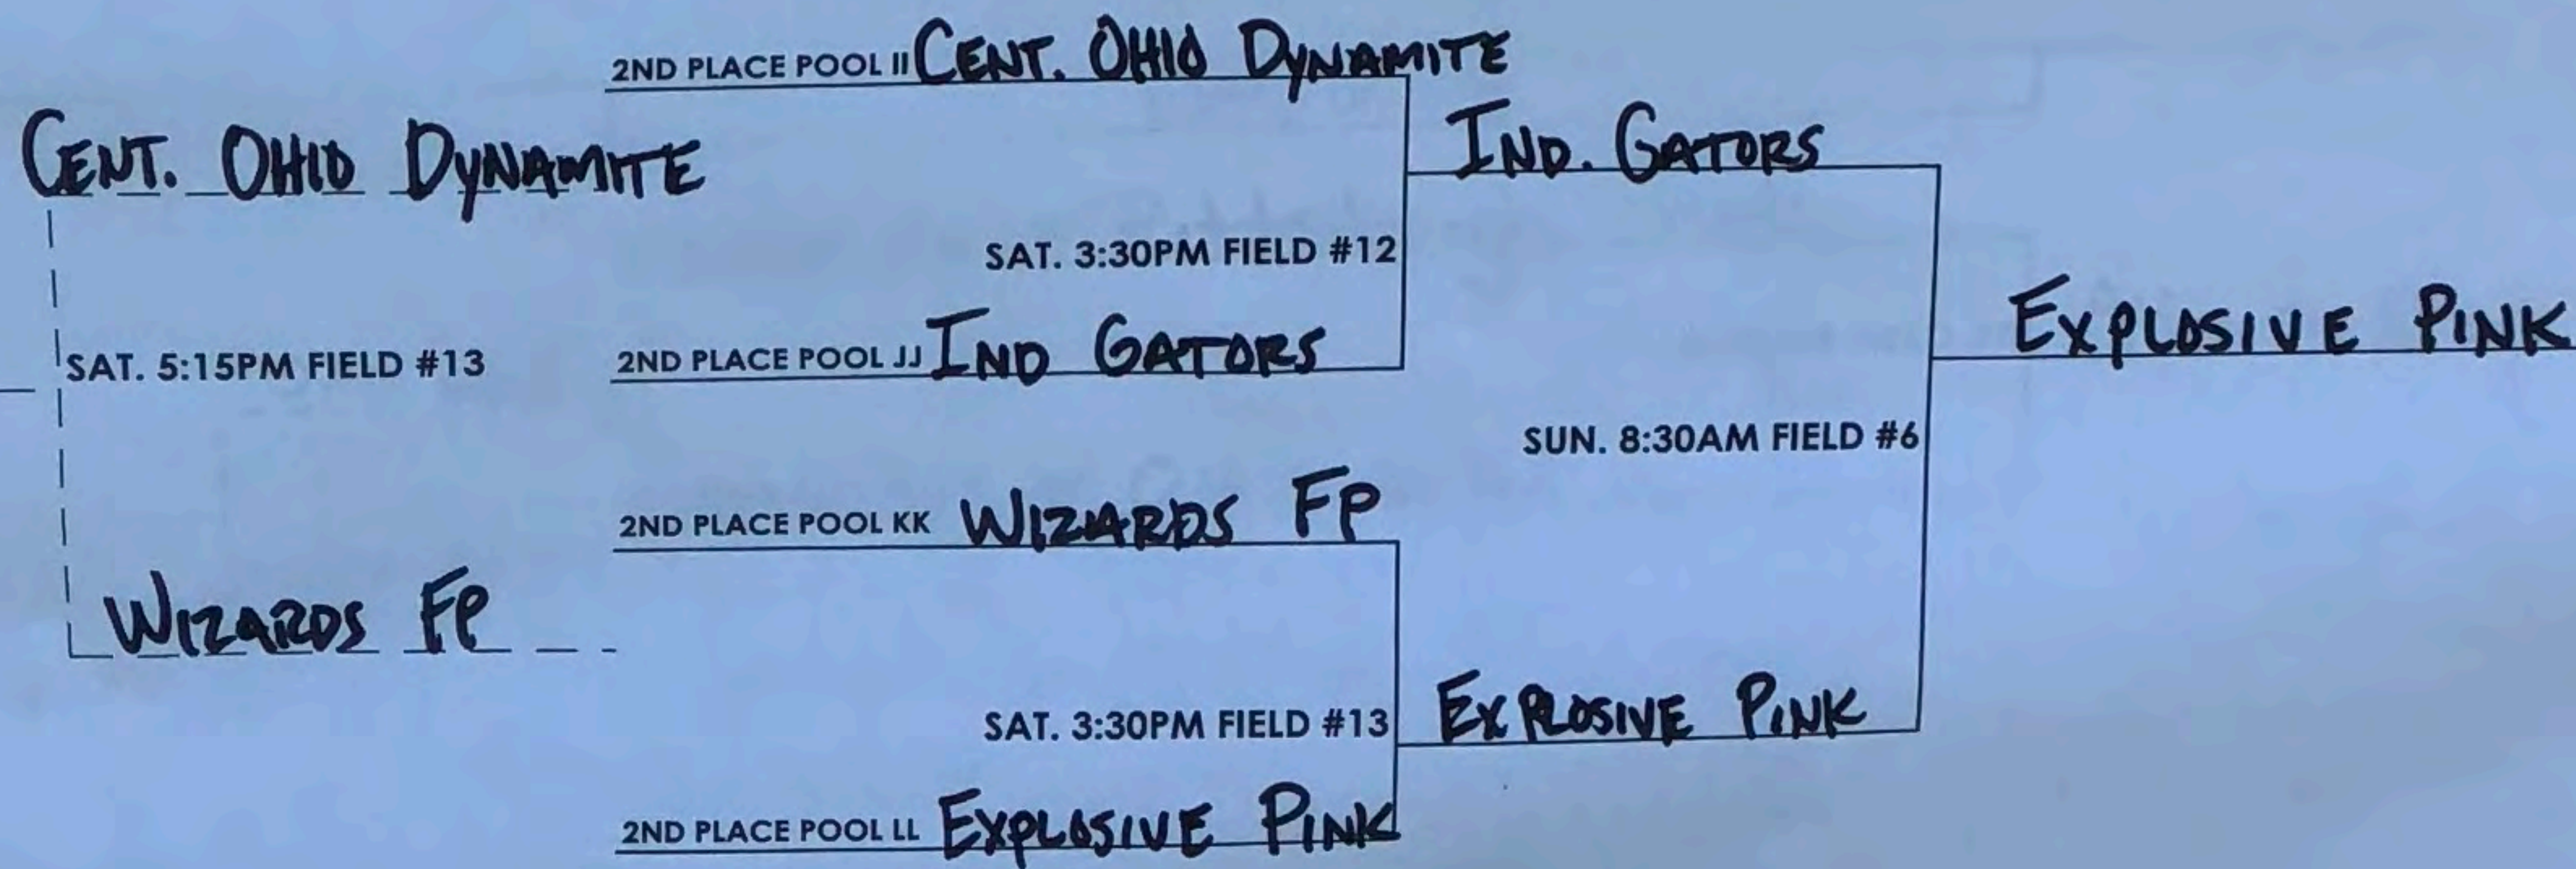

# BUCKEYE SHOWDOWN RECRUITFEST 16 & UNDER 2ND PLACE POOL PLAYOFFS BRACKET PLAY

## SAPPHIRE SUPER POOL

## ORANGE SUPER POOL

## PINK SUPER POOL

SUPER POOL BRACKET SEEDING DECIDED BY DOUBLE BLIND DRAW