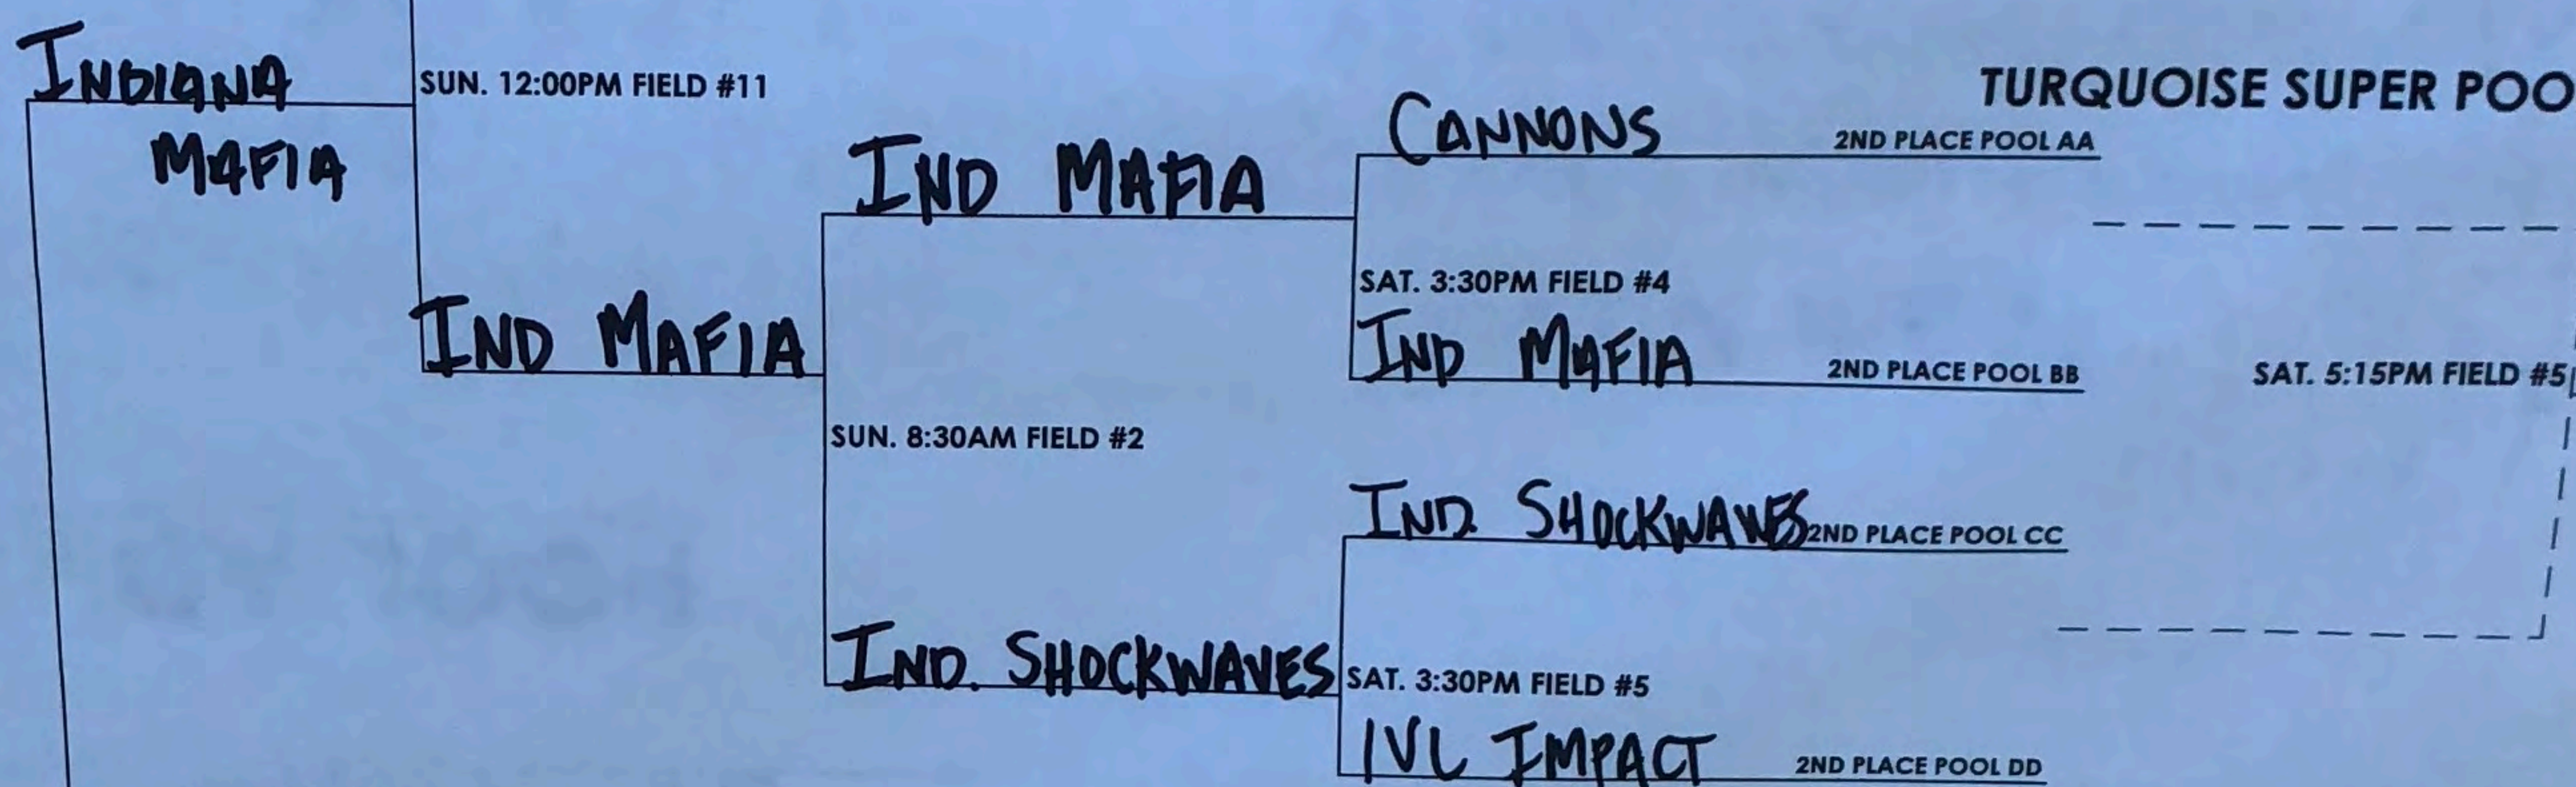

# BUCKEYE SHOWDOWN RECRUITFEST 16 & UNDER 2ND PLACE POOL PLAYOFFS BRACKET PLAY

## DEEP GOLD SUPER POOL

## TURQUOISE SUPER POOL

## MAROON SUPER POOL

SUN. 5:15PM FIELD #12  
CHAMPIONSHIP

SUN. 3:30PM FIELD #12