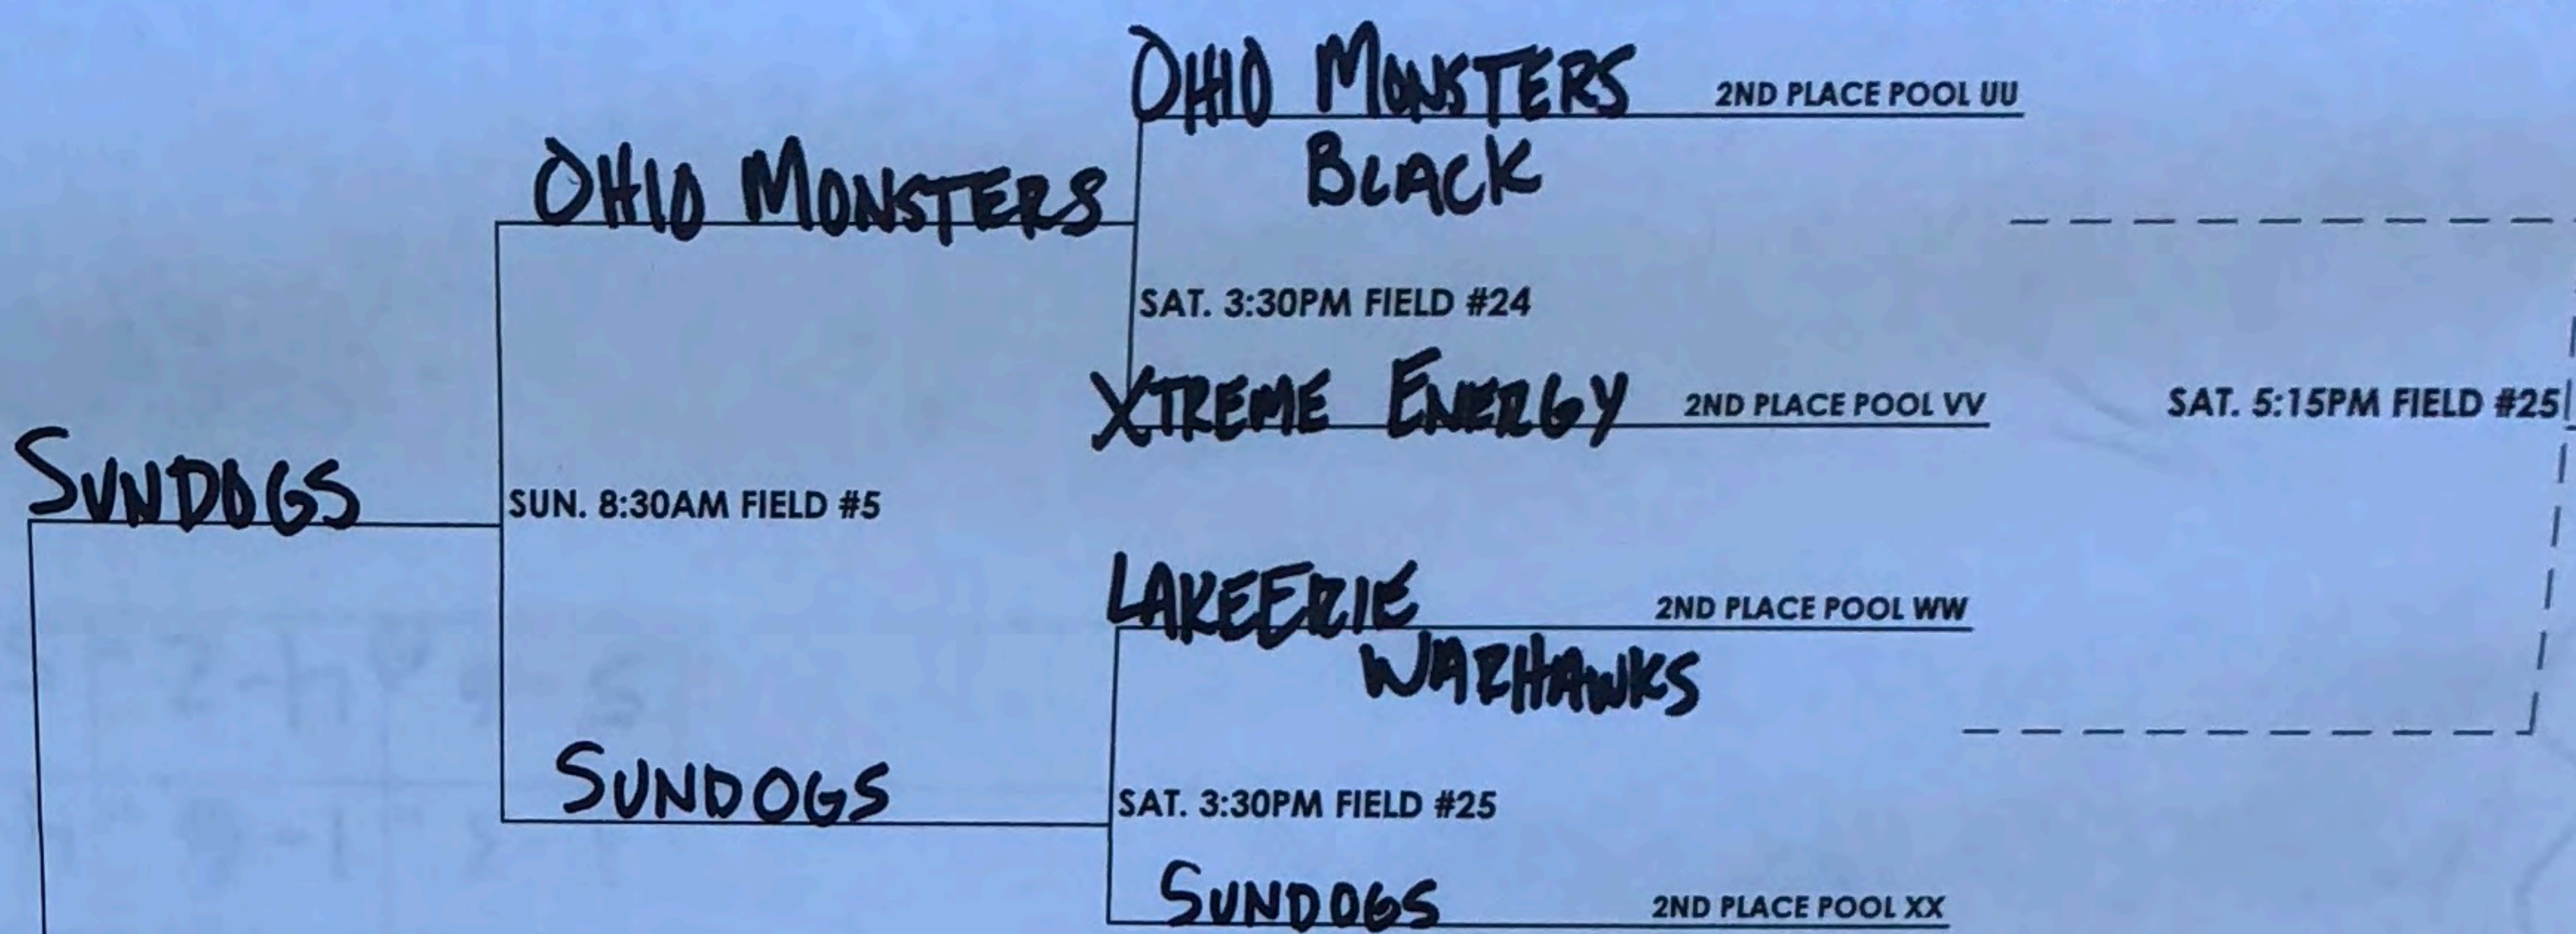

# BUCKEYE SHOWDOWN RECRUITFEST 16 & UNDER 2ND PLACE POOL PLAYOFFS BRACKET PLAY

## DEEP GOLD SUPER POOL

## TURQUOISE SUPER POOL

## MAROON SUPER POOL

SUN. 5:15PM FIELD #12  
CHAMPIONSHIP

SUN. 3:30PM FIELD #12