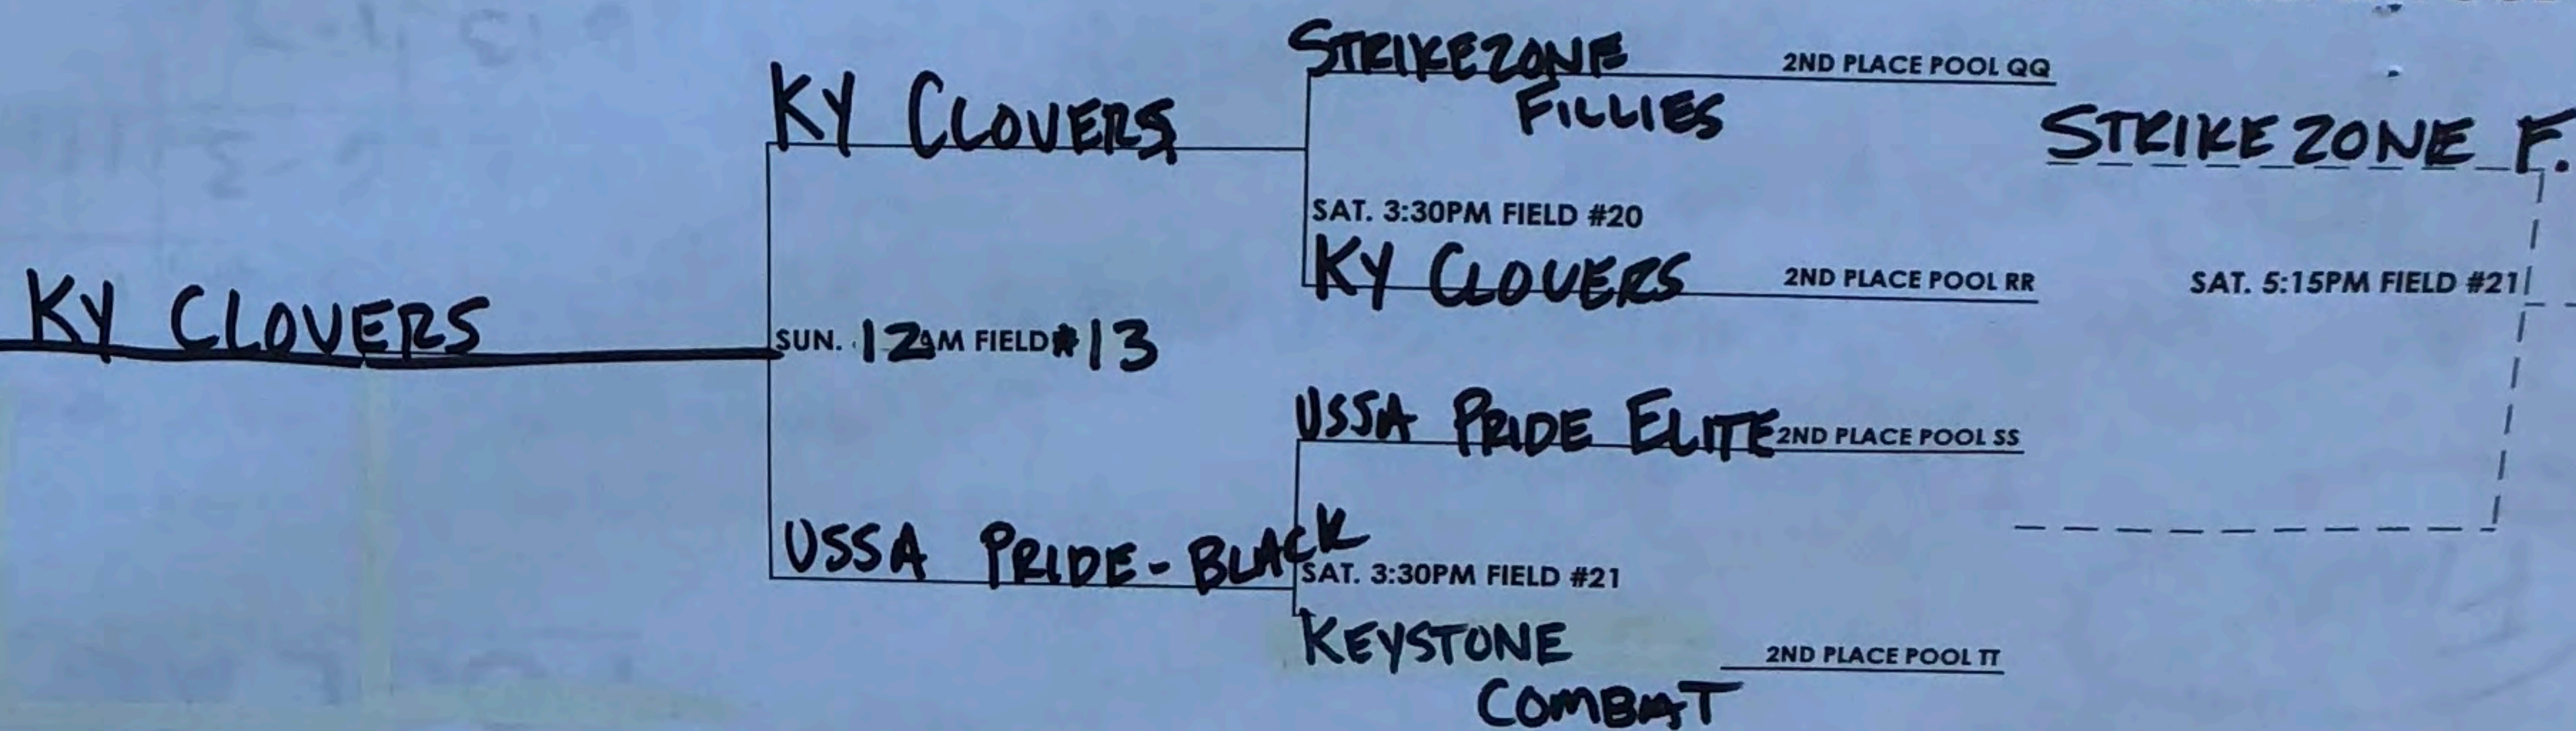

# BUCKEYE SHOWDOWN RECRUITFEST 16 & UNDER 2ND PLACE POOL PLAYOFFS BRACKET PLAY

## DEEP GOLD SUPER POOL

## TURQUOISE SUPER POOL

## MAROON SUPER POOL

SUN. 5:15PM FIELD #12  
CHAMPIONSHIP

SUN. 3:30PM FIELD #12