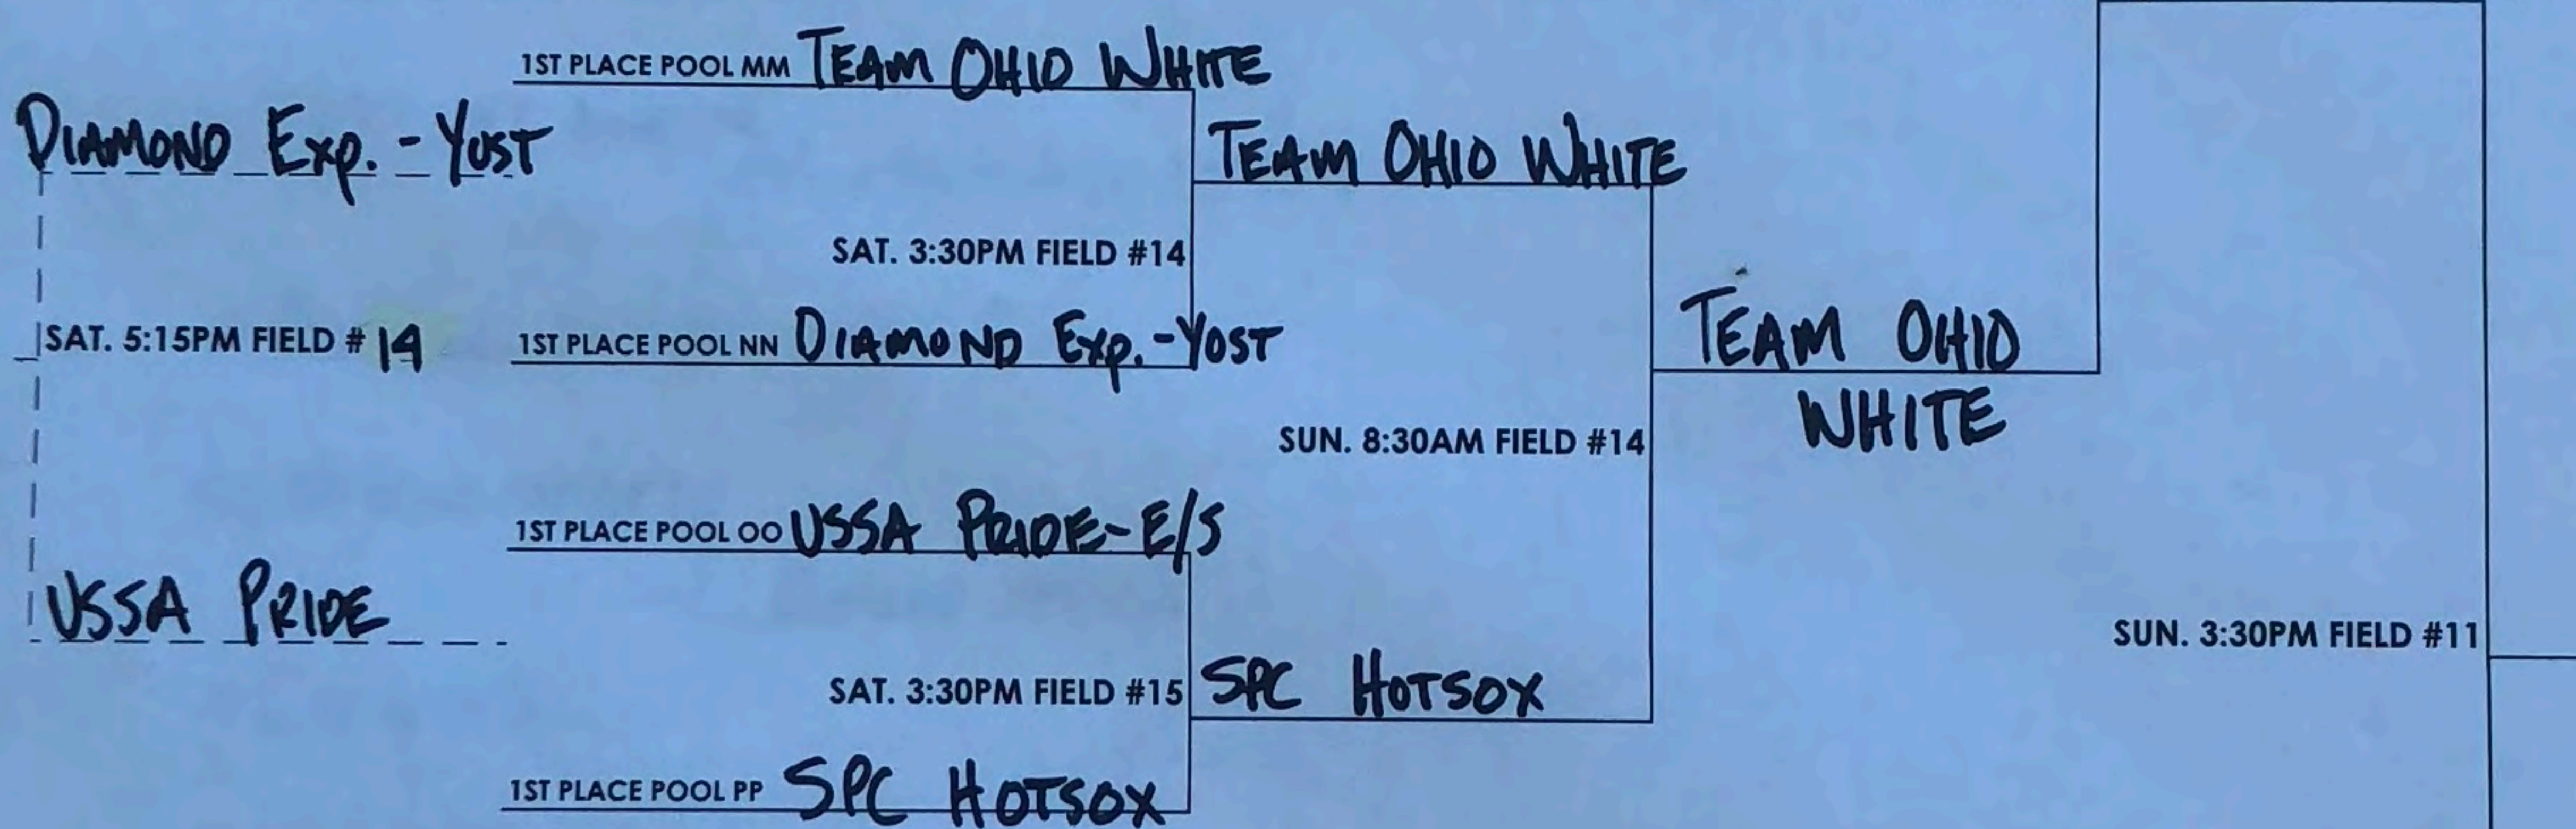

BUCKEYE SHOWDOWN RECRUITFEST  
 16 & UNDER 1ST PLACE POOL PLAYOFFS  
 BRACKET PLAY

SAPPHIRE SUPER POOL

ORANGE SUPER POOL

PINK SUPER POOL

SUPER POOL BRACKET SEEDING DECIDED BY DOUBLE BLIND DRAW

SUN. 5:15PM FIELD #10  
 CHAMPIONSHIP