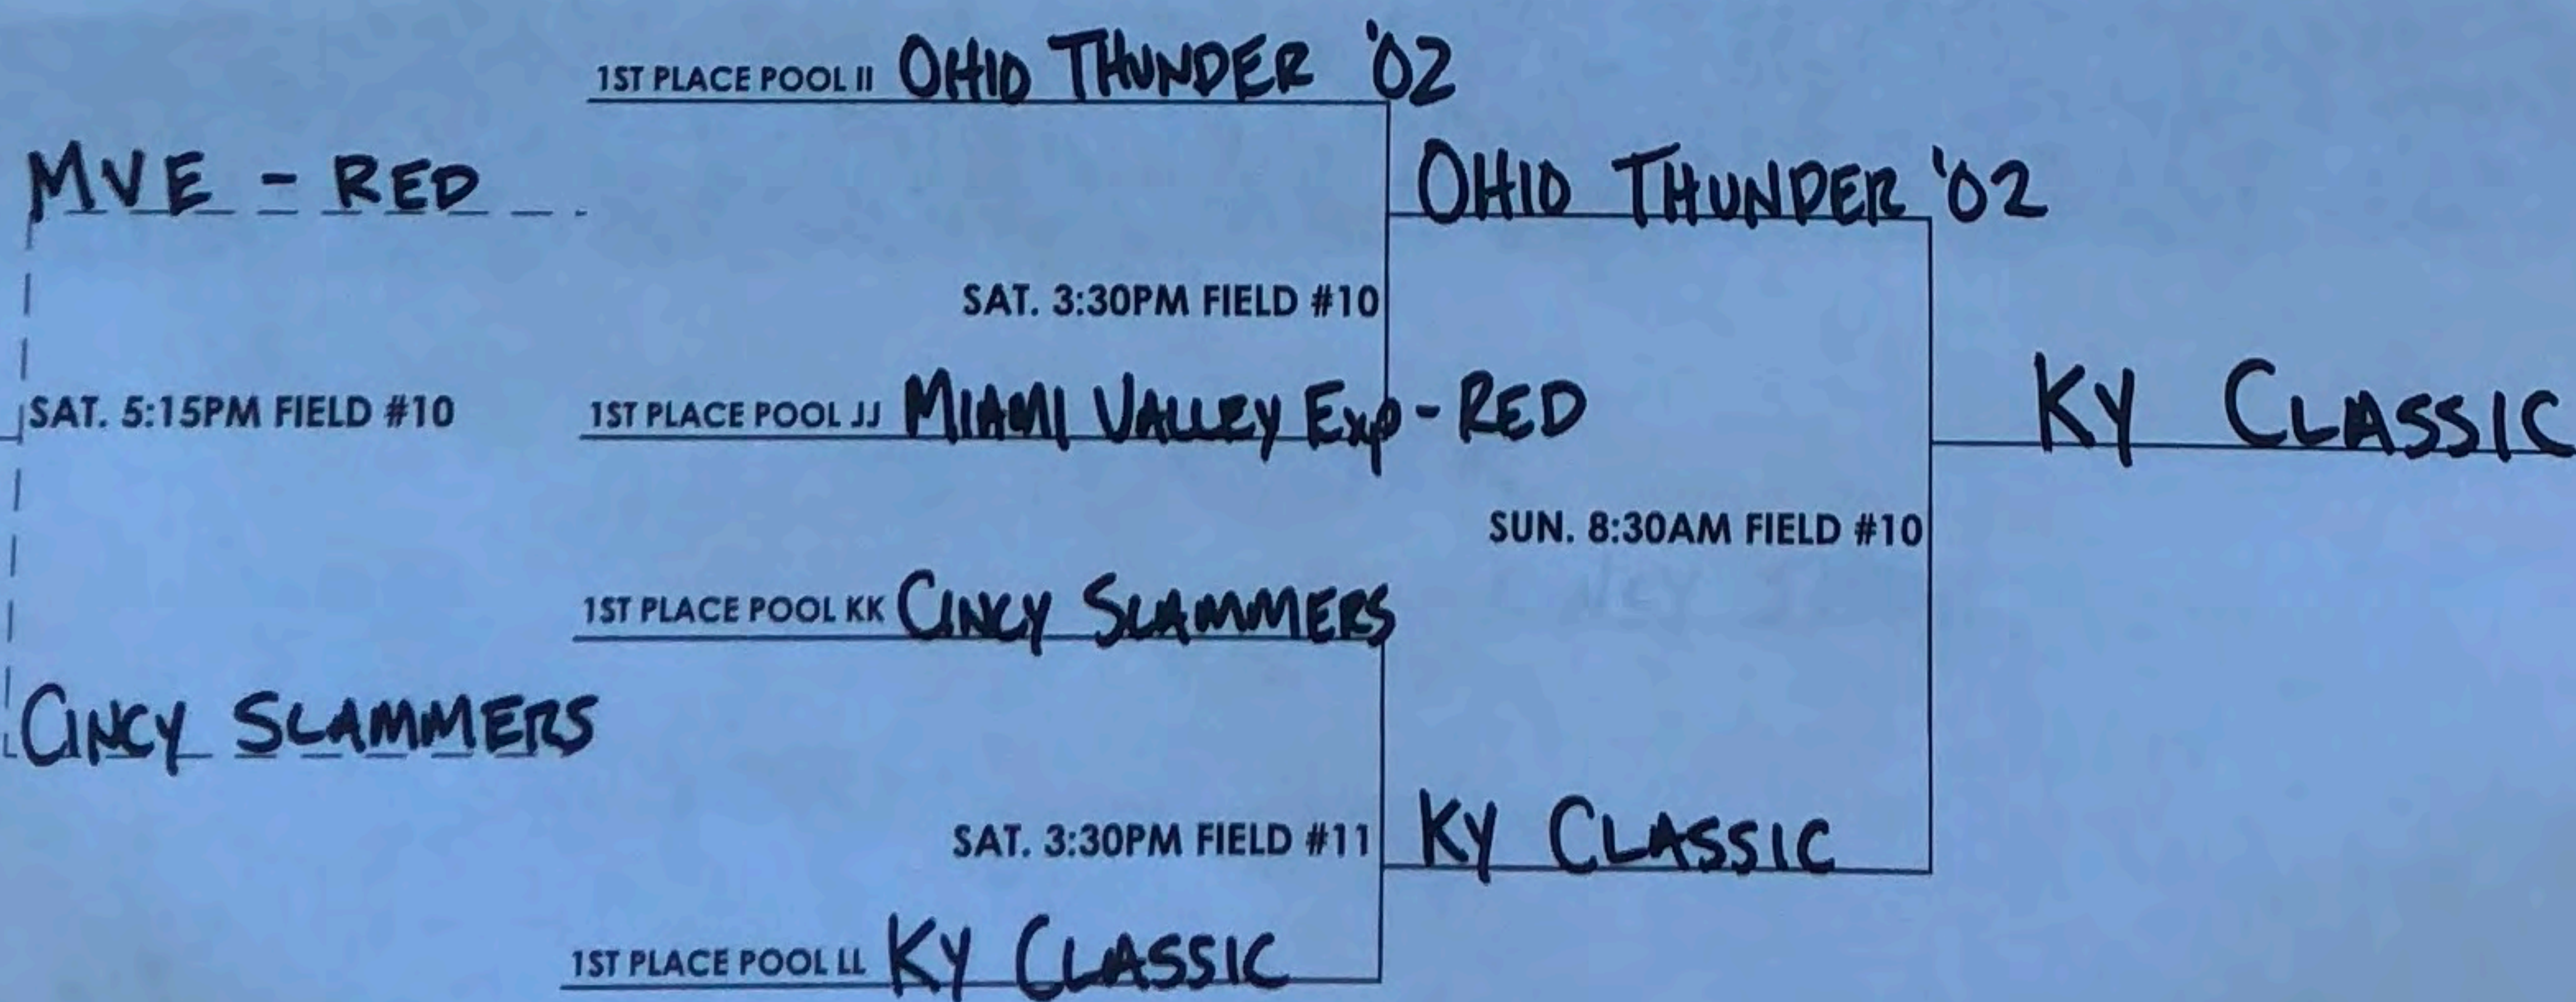

BUCKEYE SHOWDOWN RECRUITFEST  
 16 & UNDER 1ST PLACE POOL PLAYOFFS  
 BRACKET PLAY

SAPPHIRE SUPER POOL

ORANGE SUPER POOL

PINK SUPER POOL

SUPER POOL BRACKET SEEDING DECIDED BY DOUBLE BLIND DRAW

SUN. 5:15PM FIELD #10  
 CHAMPIONSHIP