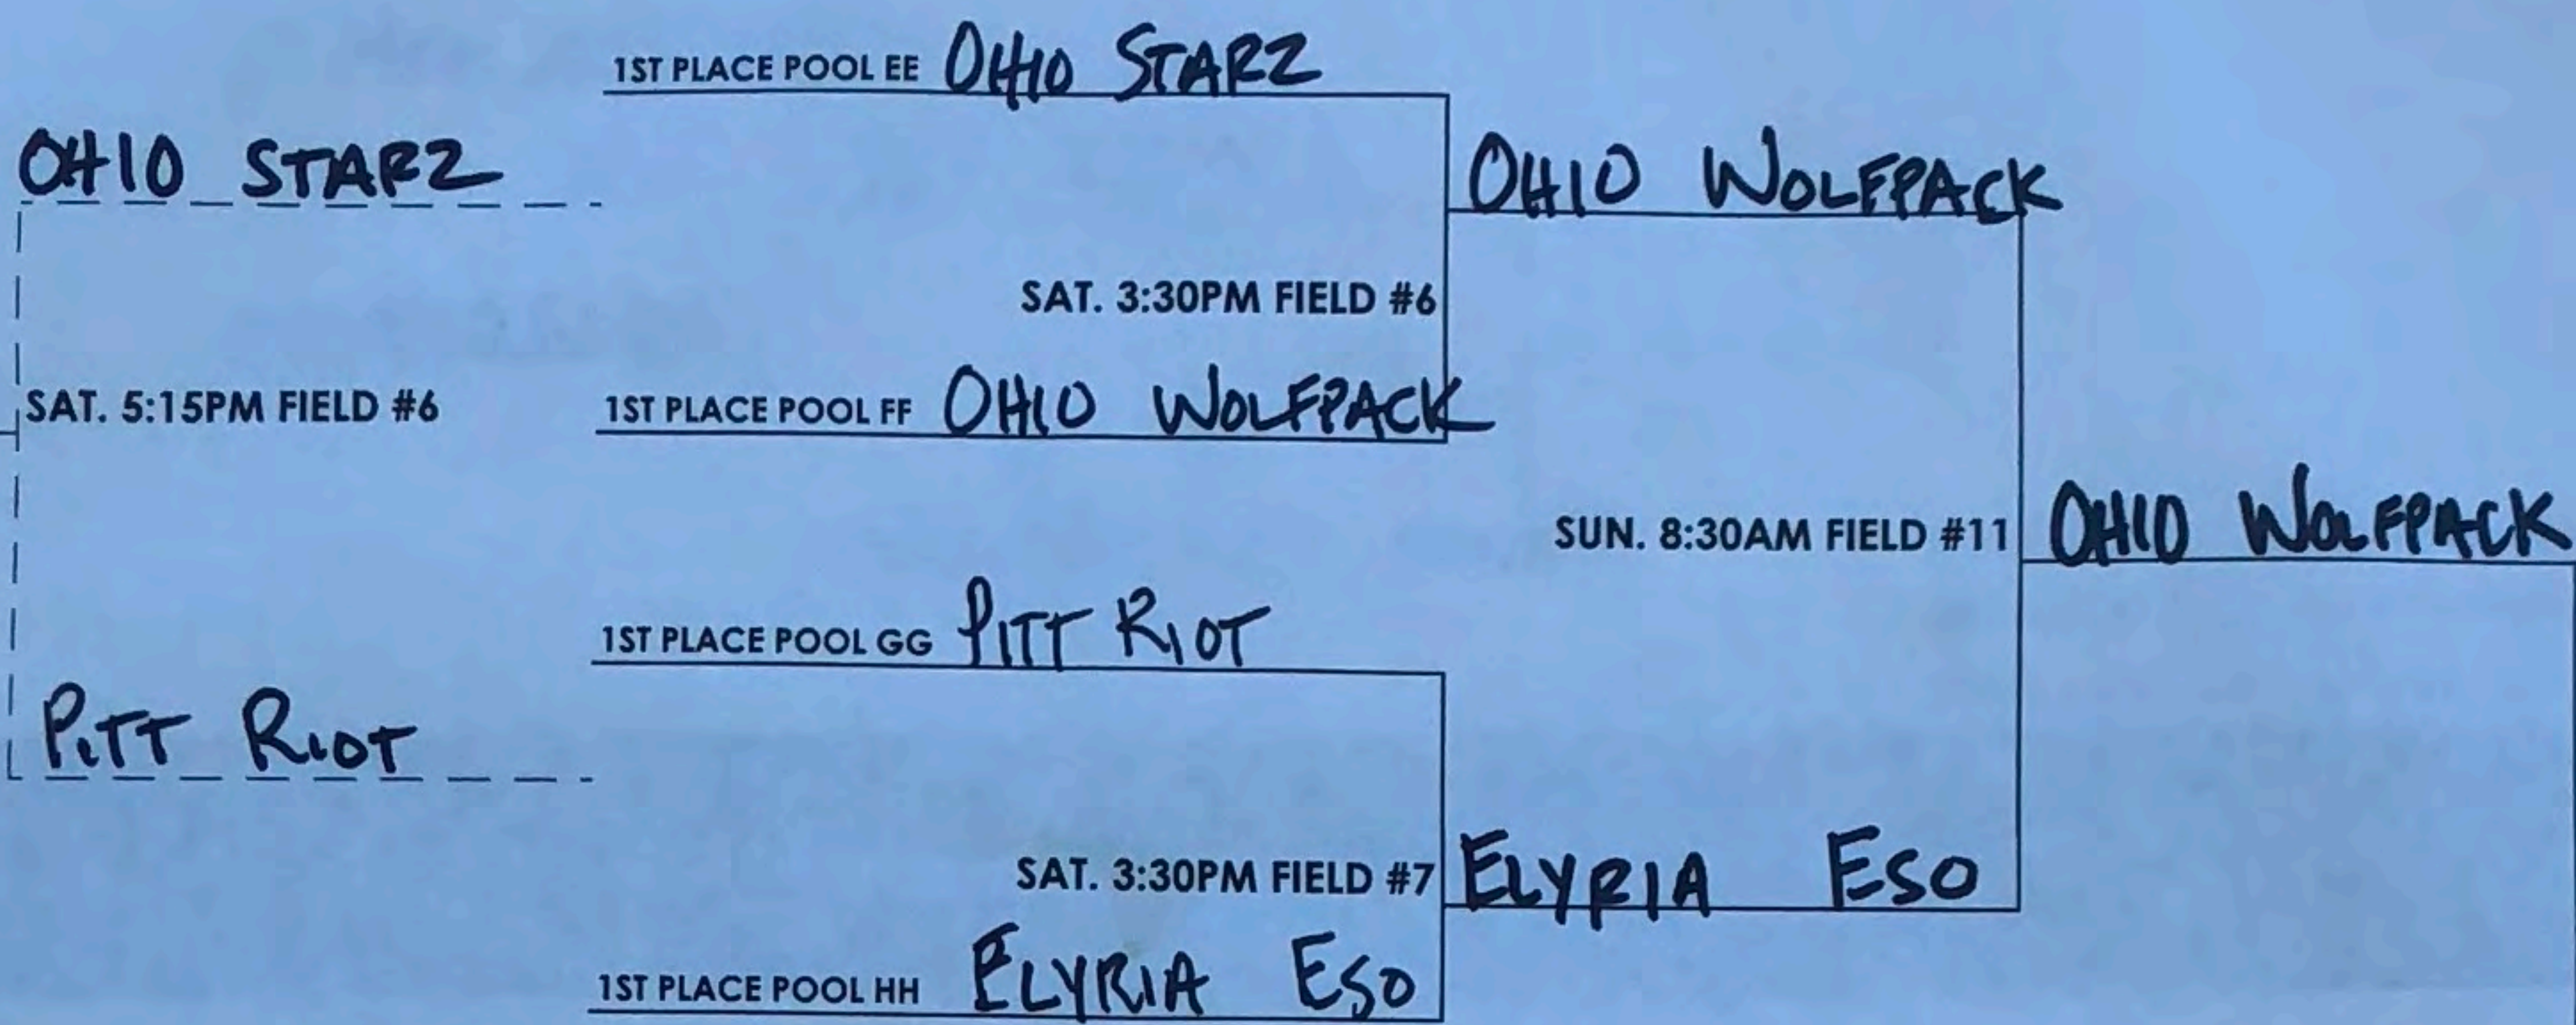

BUCKEYE SHOWDOWN RECRUITFEST  
 16 & UNDER 1ST PLACE POOL PLAYOFFS  
 BRACKET PLAY

SAPPHIRE SUPER POOL

ORANGE SUPER POOL

PINK SUPER POOL

SUPER POOL BRACKET SEEDING DECIDED BY DOUBLE BLIND DRAW

SUN. 5:15PM FIELD #10  
 CHAMPIONSHIP