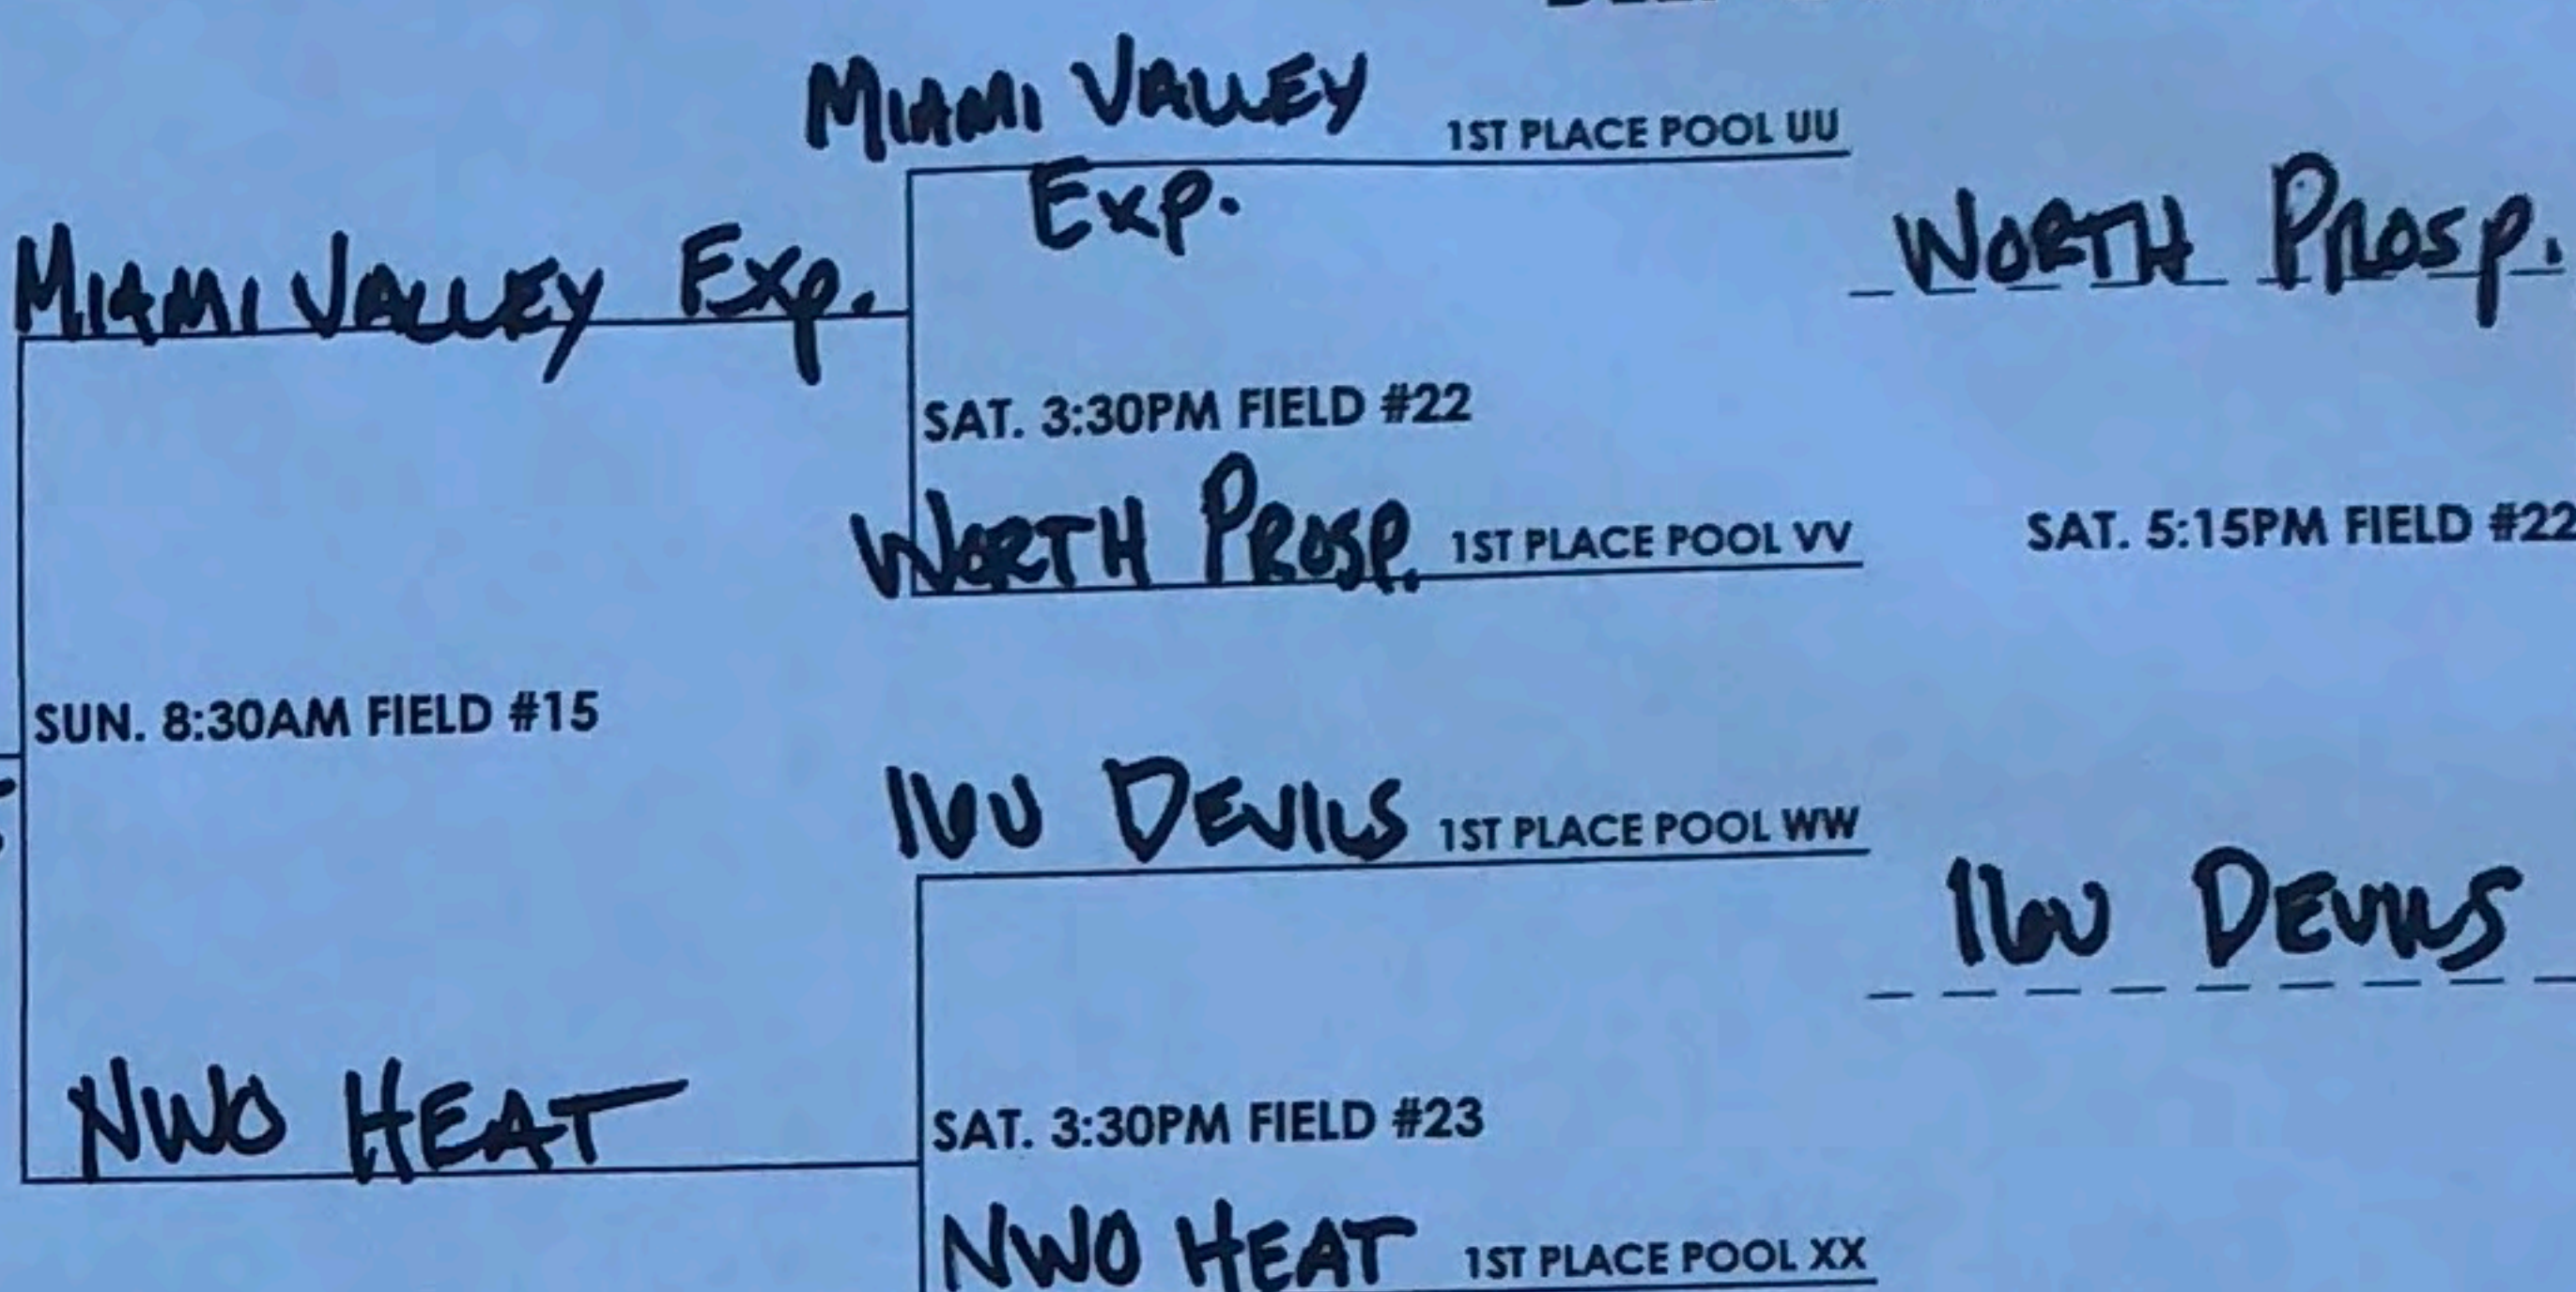

BUCKEYE SHOWDOWN RECRUITFEST
 16 & UNDER 1ST PLACE POOL PLAYOFFS
 BRACKET PLAY

DEEP GOLD SUPER POOL

TURQUOISE SUPER POOL

FUSCHIA SUPER POOL

MAROON SUPER POOL

SUN. 5:15PM FIELD #10
 CHAMPIONSHIP

SUN. 3:30PM FIELD #10

NWO HEAT

NWO HEAT

SUN. 12:00 FIELD #8

XTREME '01

MOTOR CITY HIT DOGS

XTREME '01

NWO HEAT

AKRON RACERS

AKRON RACERS

MOTOR CITY HIT DOGS

1ST PLACE POOL TT

MAROON SUPER POOL

1ST PLACE POOL YY

BUCKEYE SHOWDOWN RECRUITFEST
 16 & UNDER 1ST PLACE POOL PLAYOFFS
 BRACKET PLAY

OHIO

SAT. 5:15