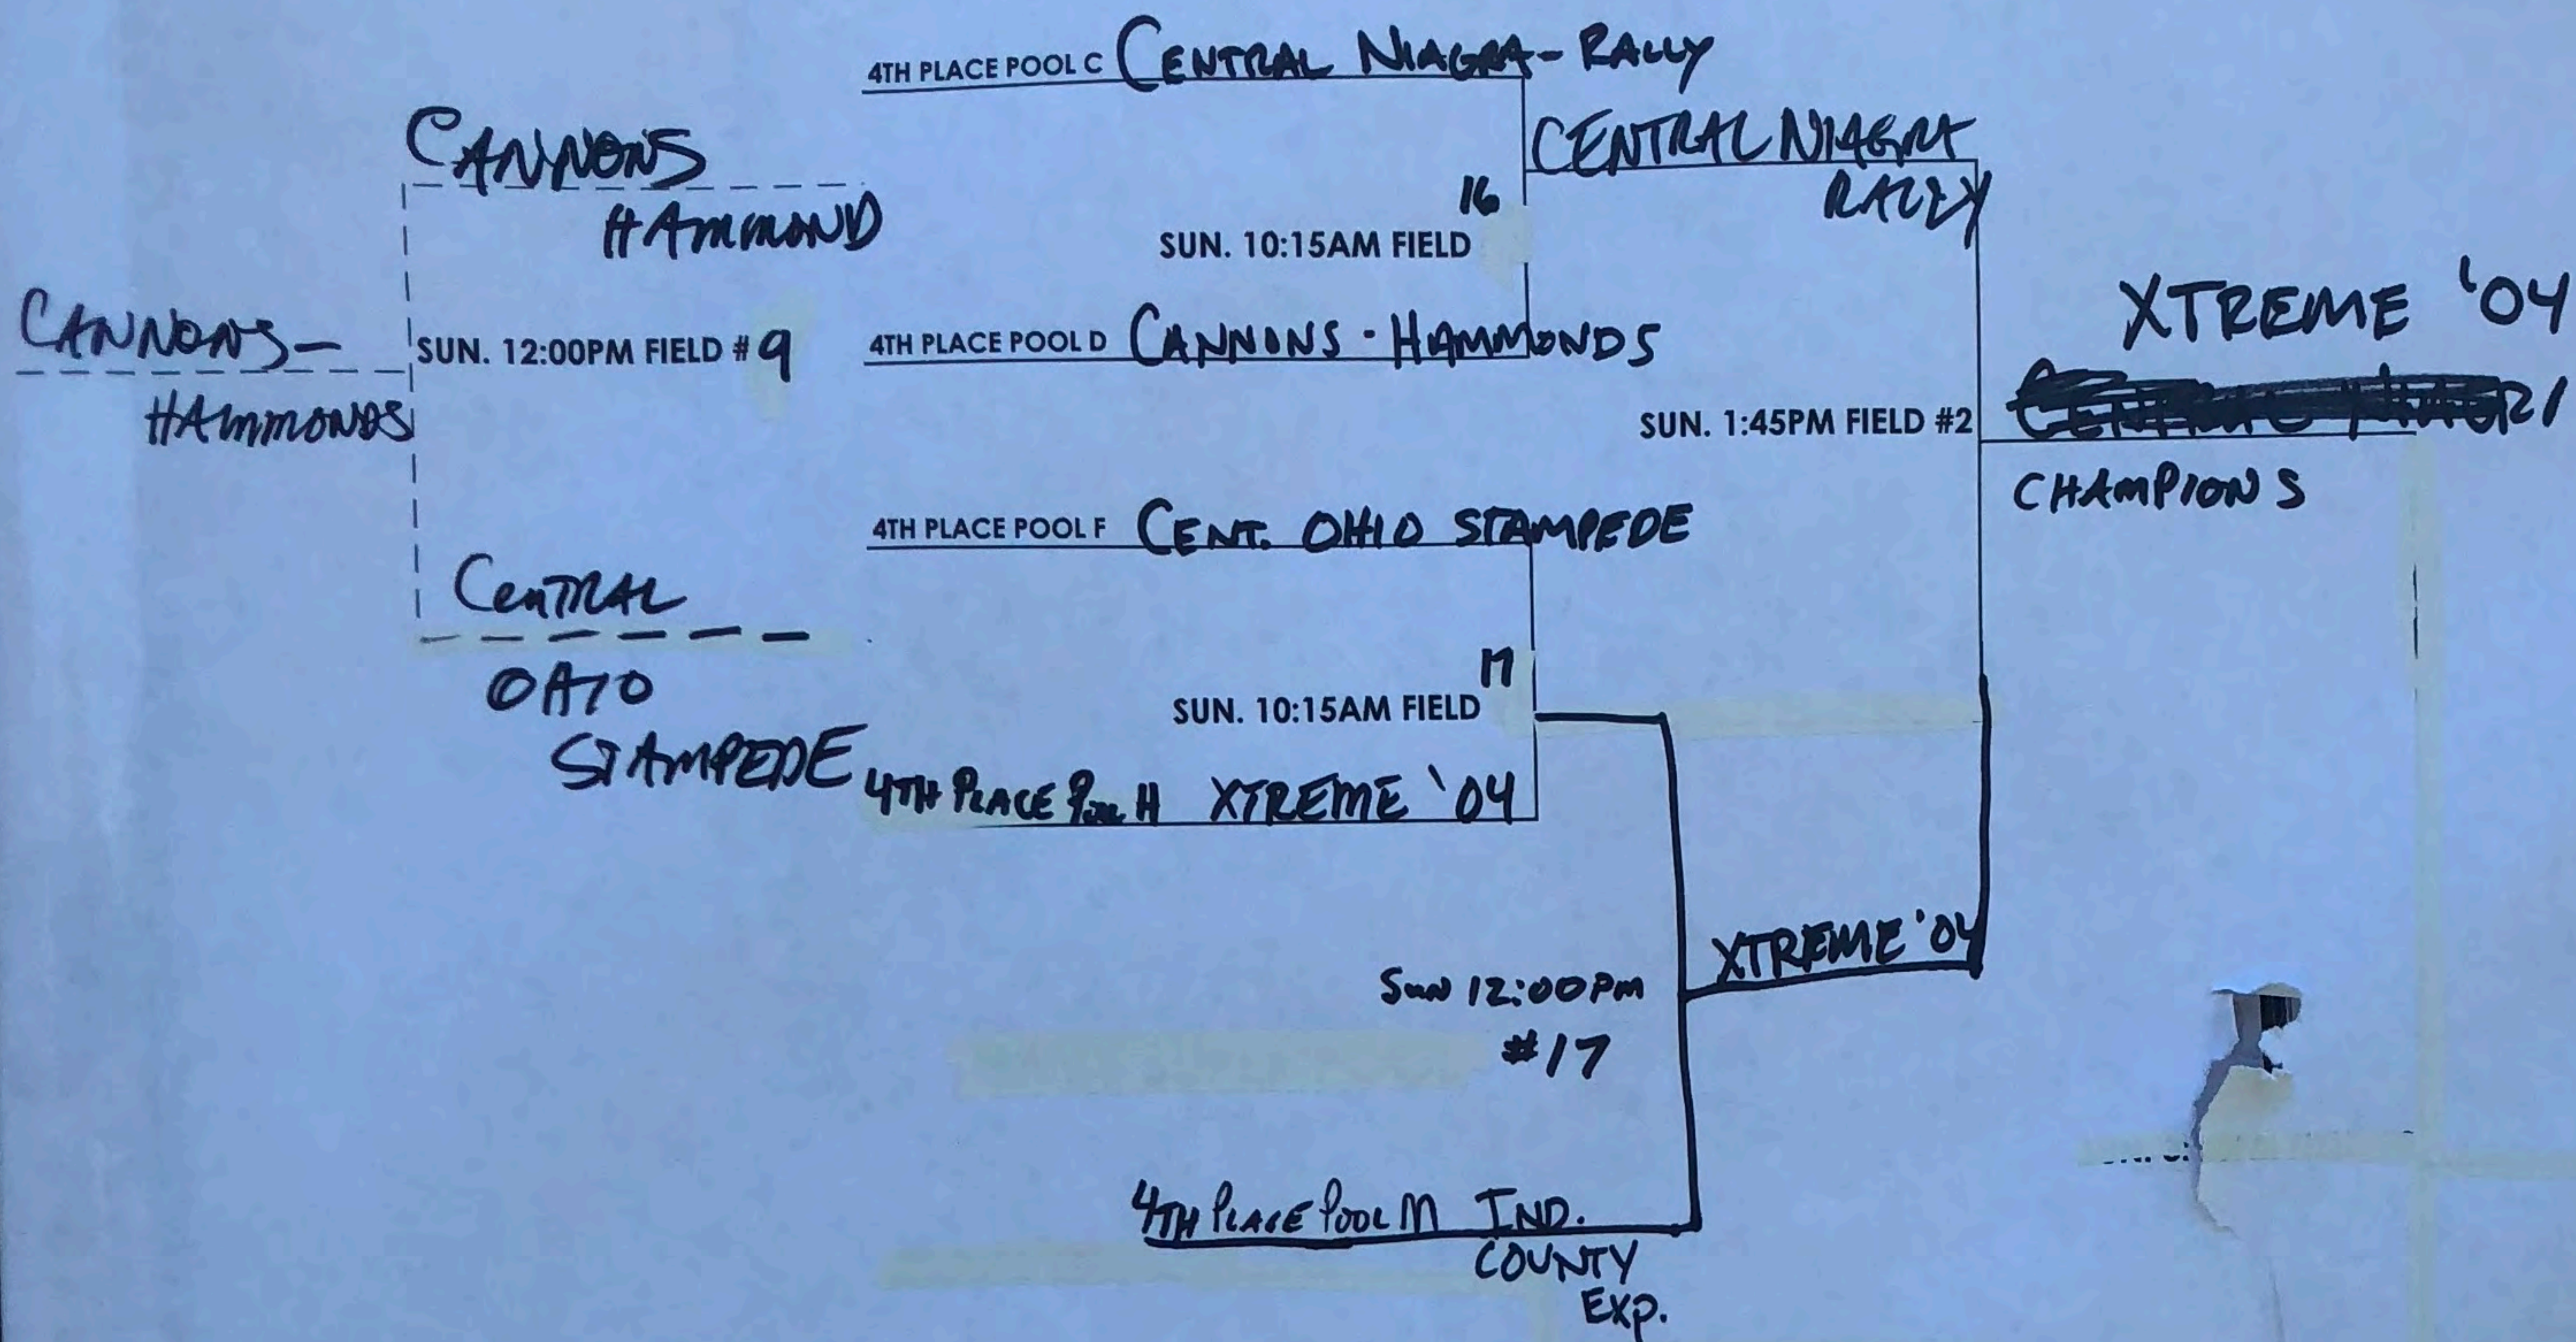

# BUCKEYE SHOWDOWN RECRUITFEST 14 & UNDER 4TH PLACE POOL PLAYOFFS BRACKET PLAY

## RED SUPER POOL

SUPER POOL BRACKET SEEDING DECIDED BY DOUBLE BLIND DRAW