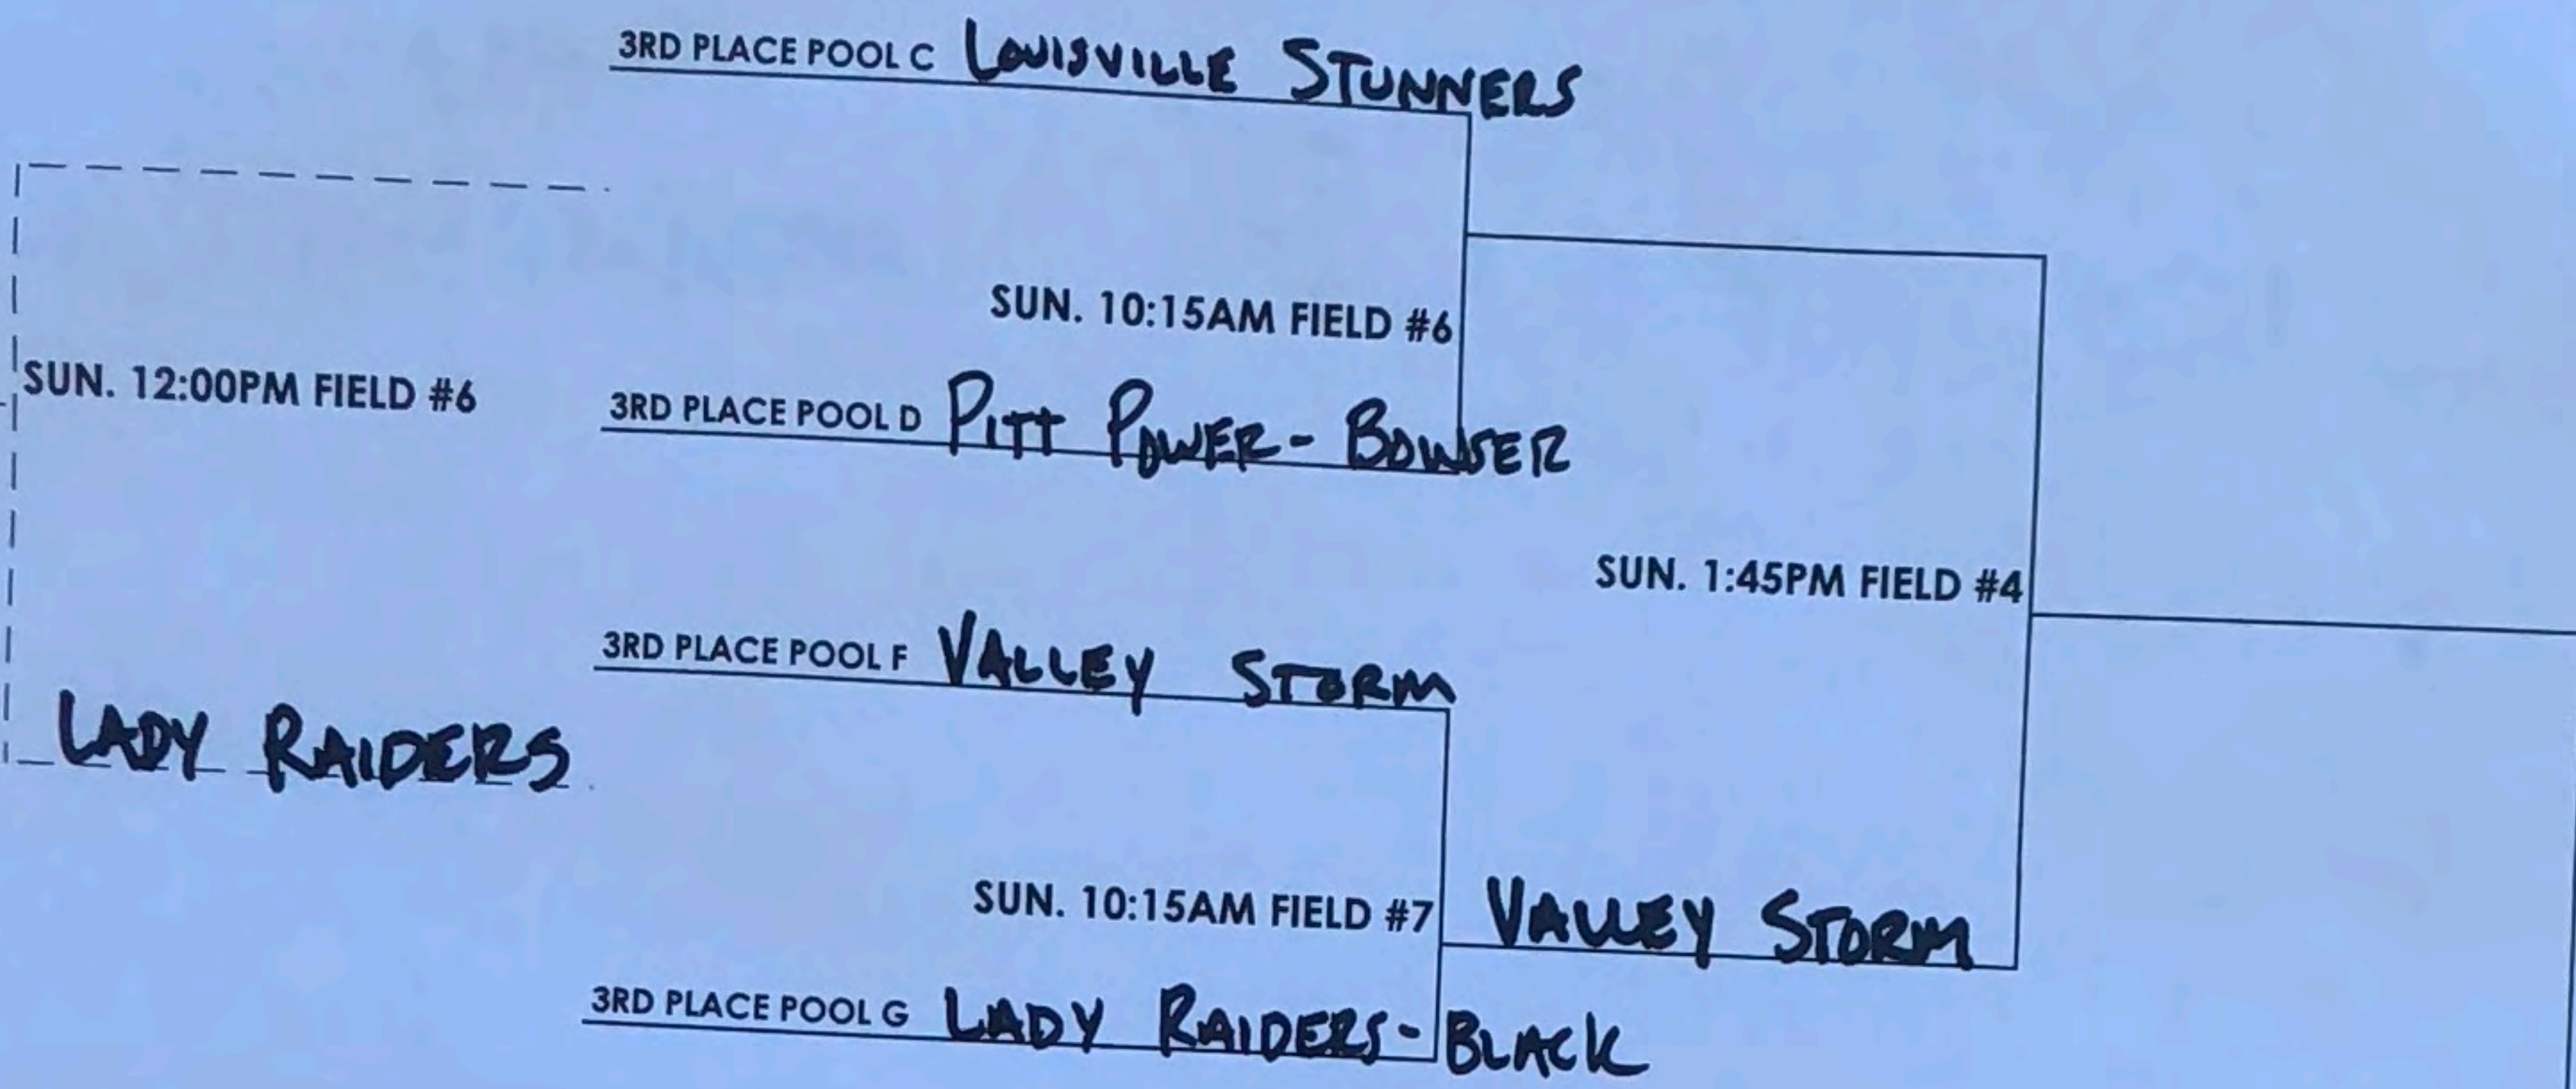

# BUCKEYE SHOWDOWN RECRUITFEST 14 & UNDER 3RD PLACE POOL PLAYOFFS BRACKET PLAY

## RED SUPER POOL

## NAVY SUPER POOL

## YELLOW SUPER POOL

SUPER POOL BRACKET SEEDING DECIDED BY DOUBLE BLIND DRAW

CANNONS -  
HAMMONS

BRACKETS WINNERS MUST  
REPORT GAME RESULTS.