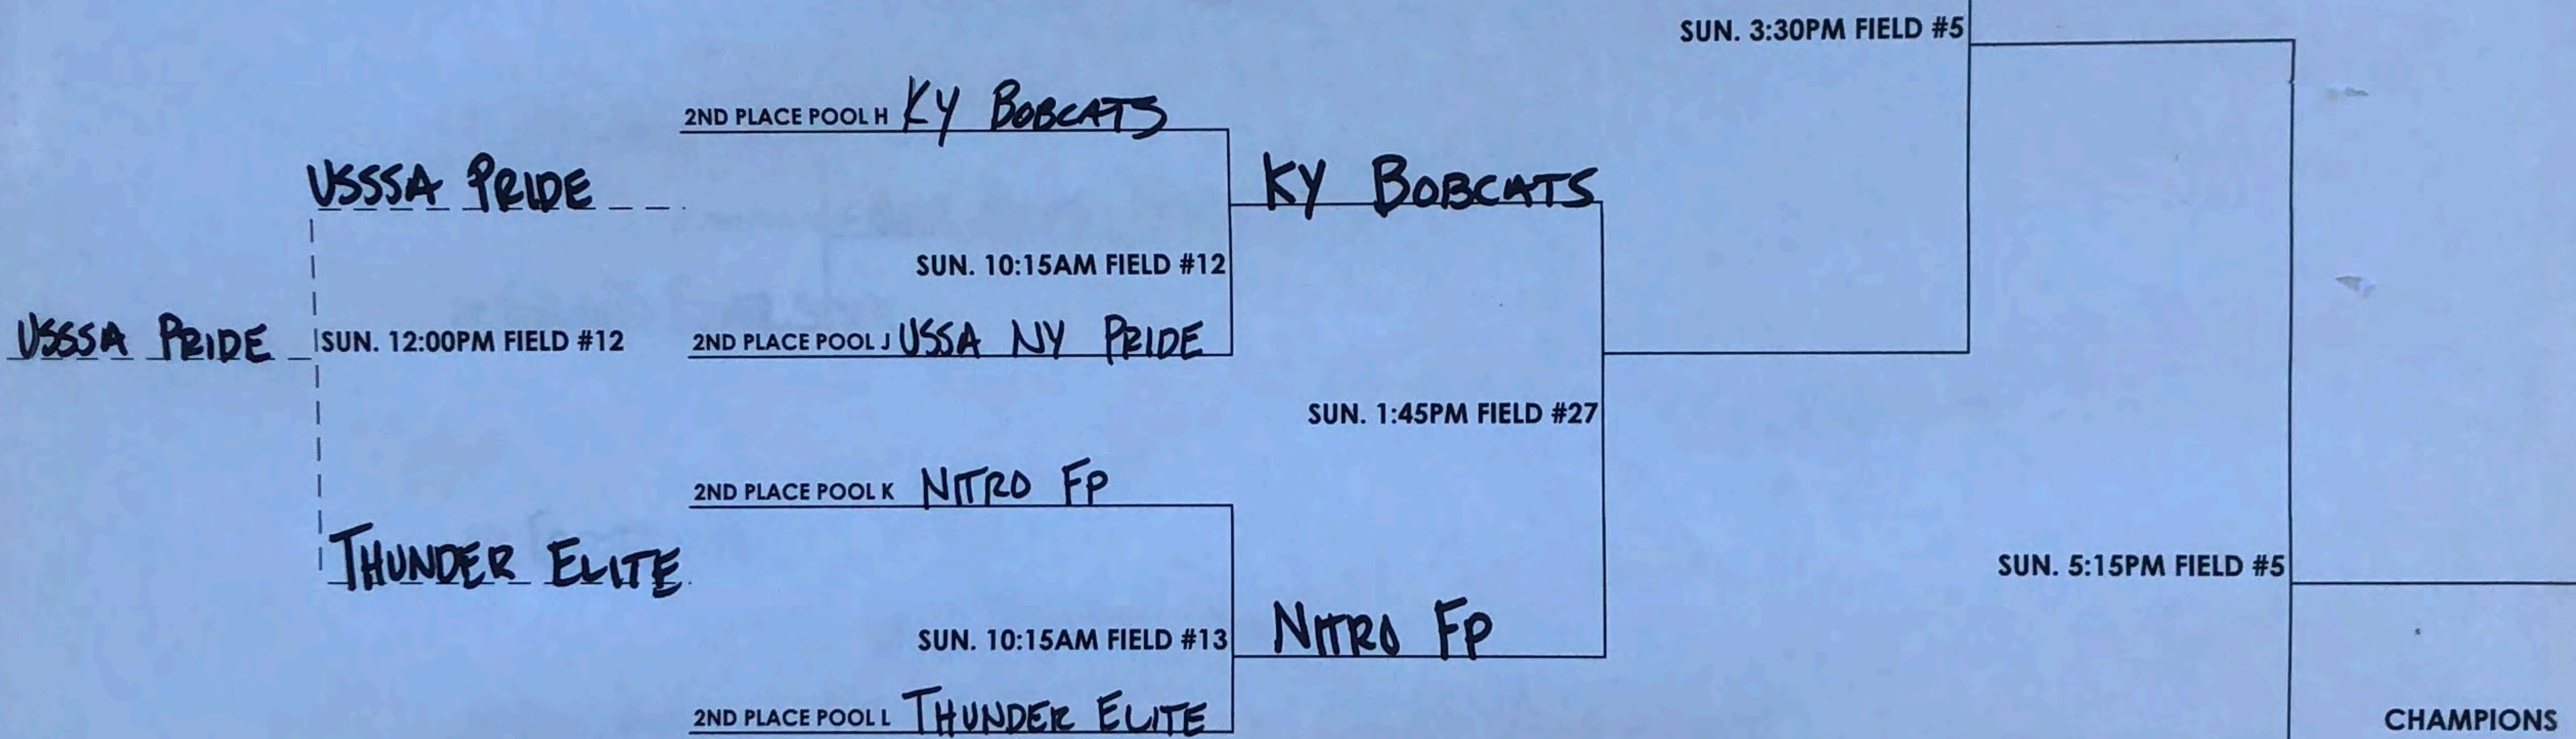

# BUCKEYE SHOWDOWN RECRUITFEST 14 & UNDER 2ND PLACE POOL PLAYOFFS BRACKET PLAY

## RED SUPER POOL

## NAVY SUPER POOL

## YELLOW SUPER POOL

**SUPER POOL BRACKET SEEDING DECIDED BY DOUBLE BLIND DRAW**