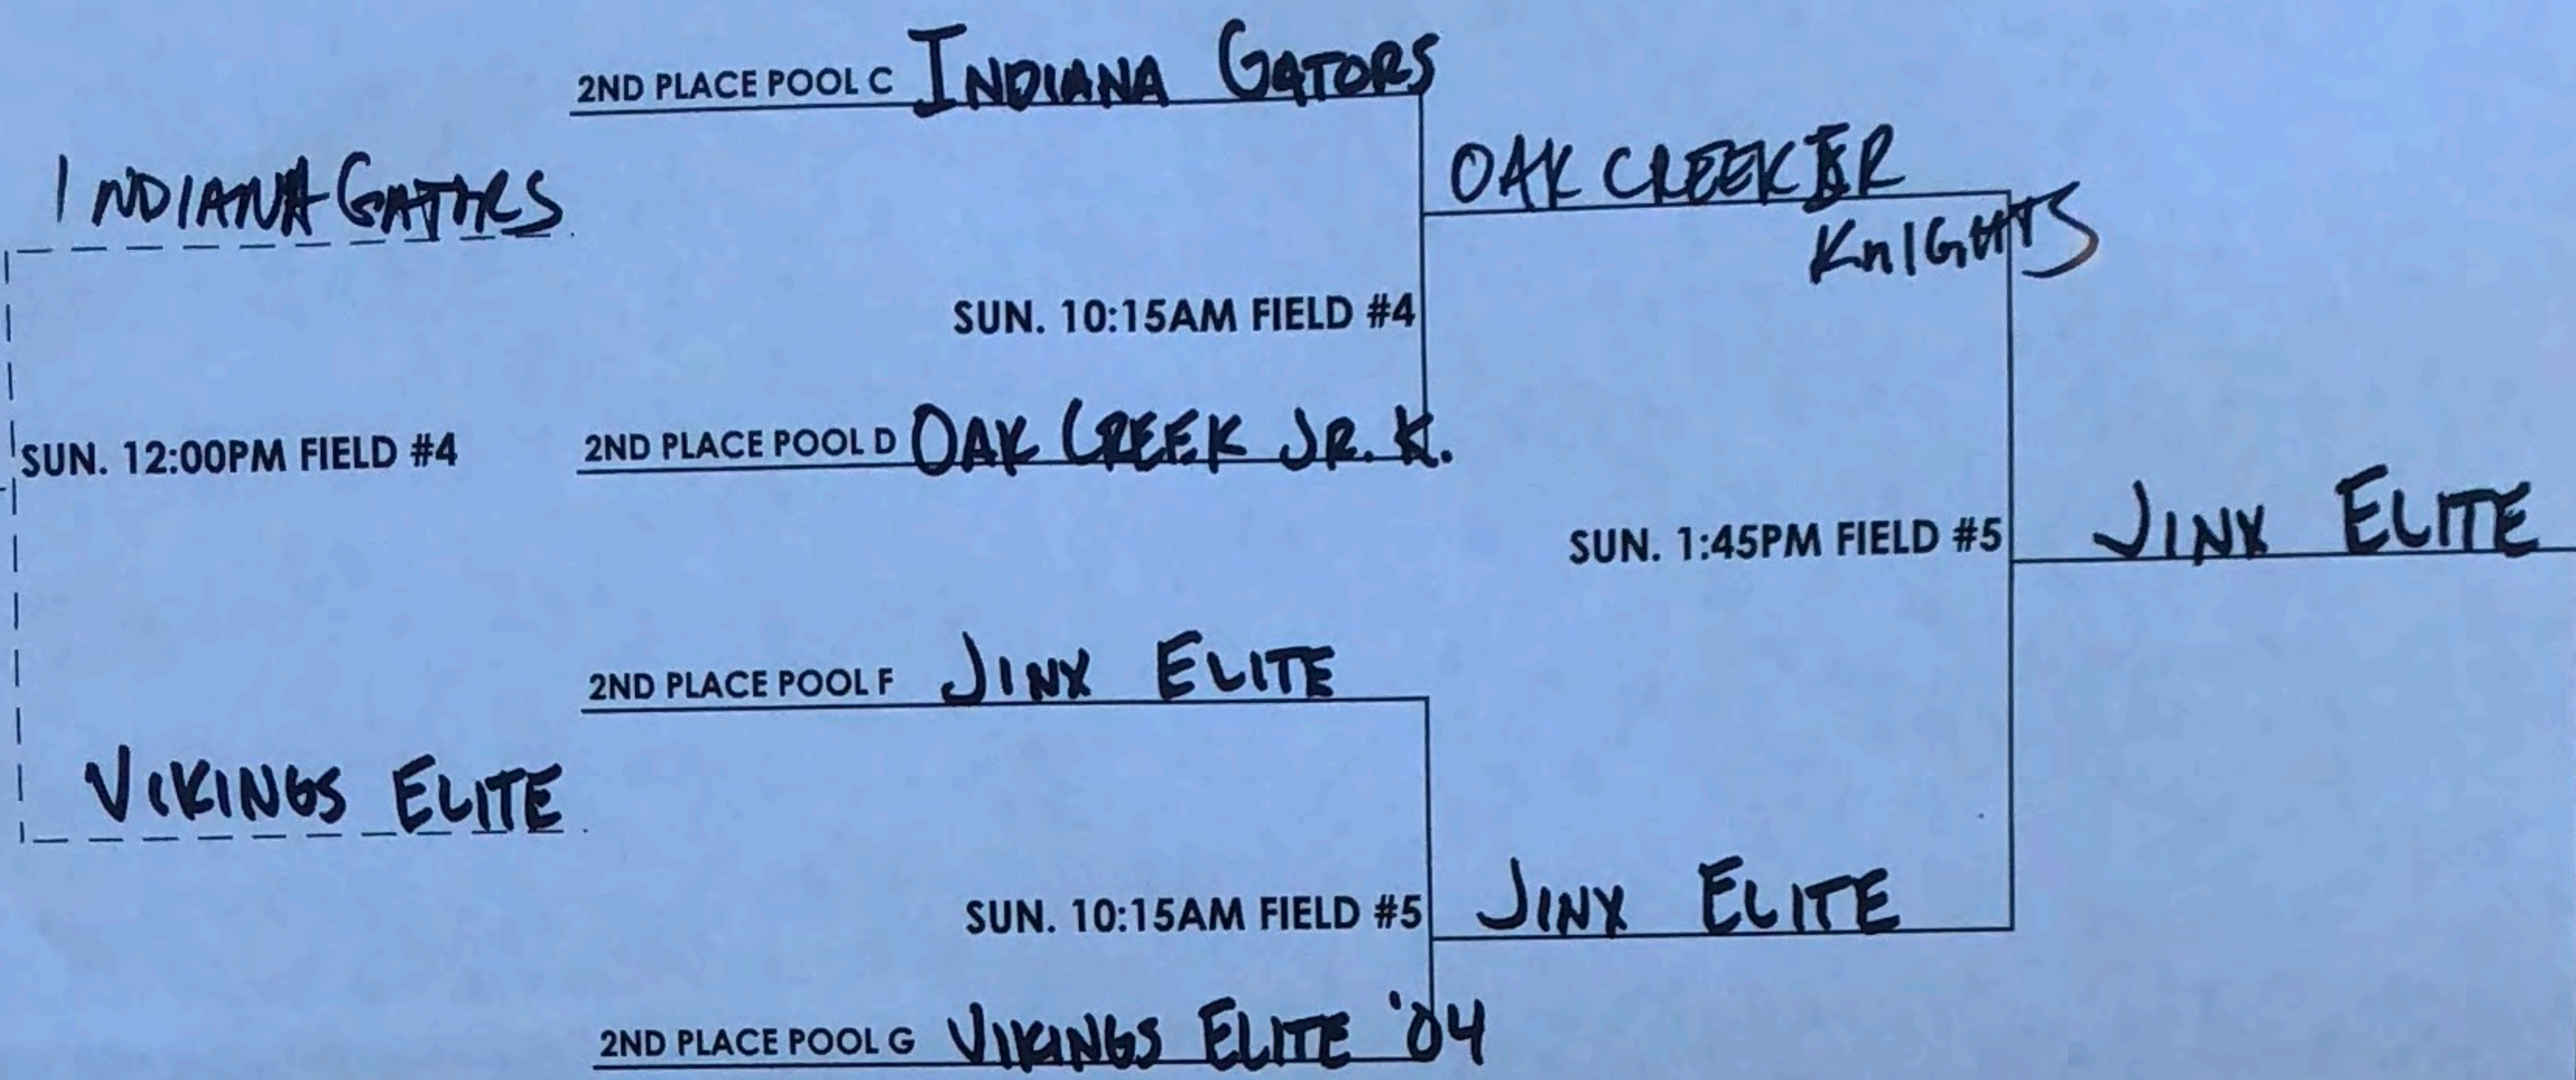

# BUCKEYE SHOWDOWN RECRUITFEST 14 & UNDER 2ND PLACE POOL PLAYOFFS BRACKET PLAY

## RED SUPER POOL

## NAVY SUPER POOL

## YELLOW SUPER POOL

**SUPER POOL BRACKET SEEDING DECIDED BY DOUBLE BLIND DRAW**