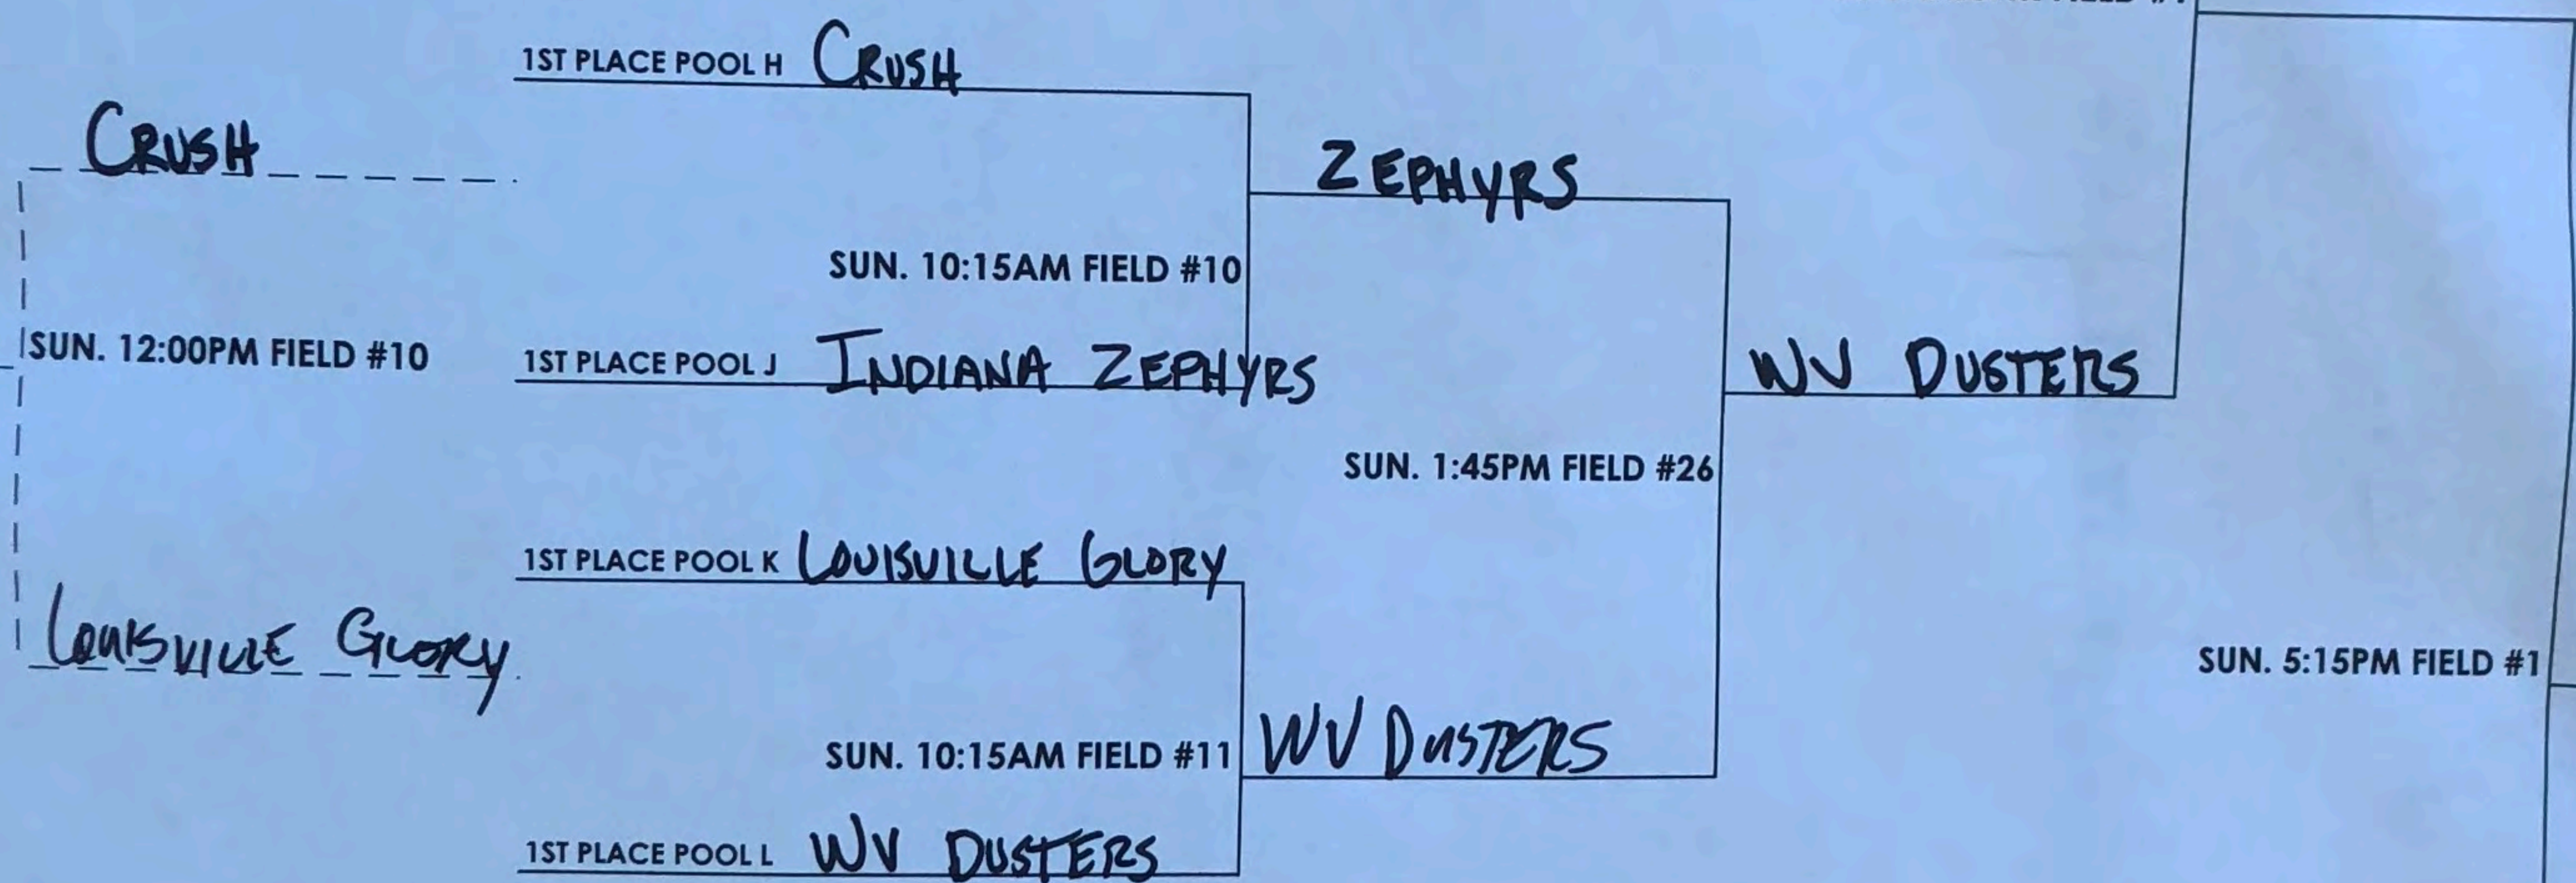

# BUCKEYE SHOWDOWN RECRUITFEST 14 & UNDER 1ST PLACE POOL PLAYOFFS BRACKET PLAY

## RED SUPER POOL

## NAVY SUPER POOL

## YELLOW SUPER POOL

CHAMPIONS

**SUPER POOL BRACKET SEEDING DECIDED BY DOUBLE BLIND DRAW**