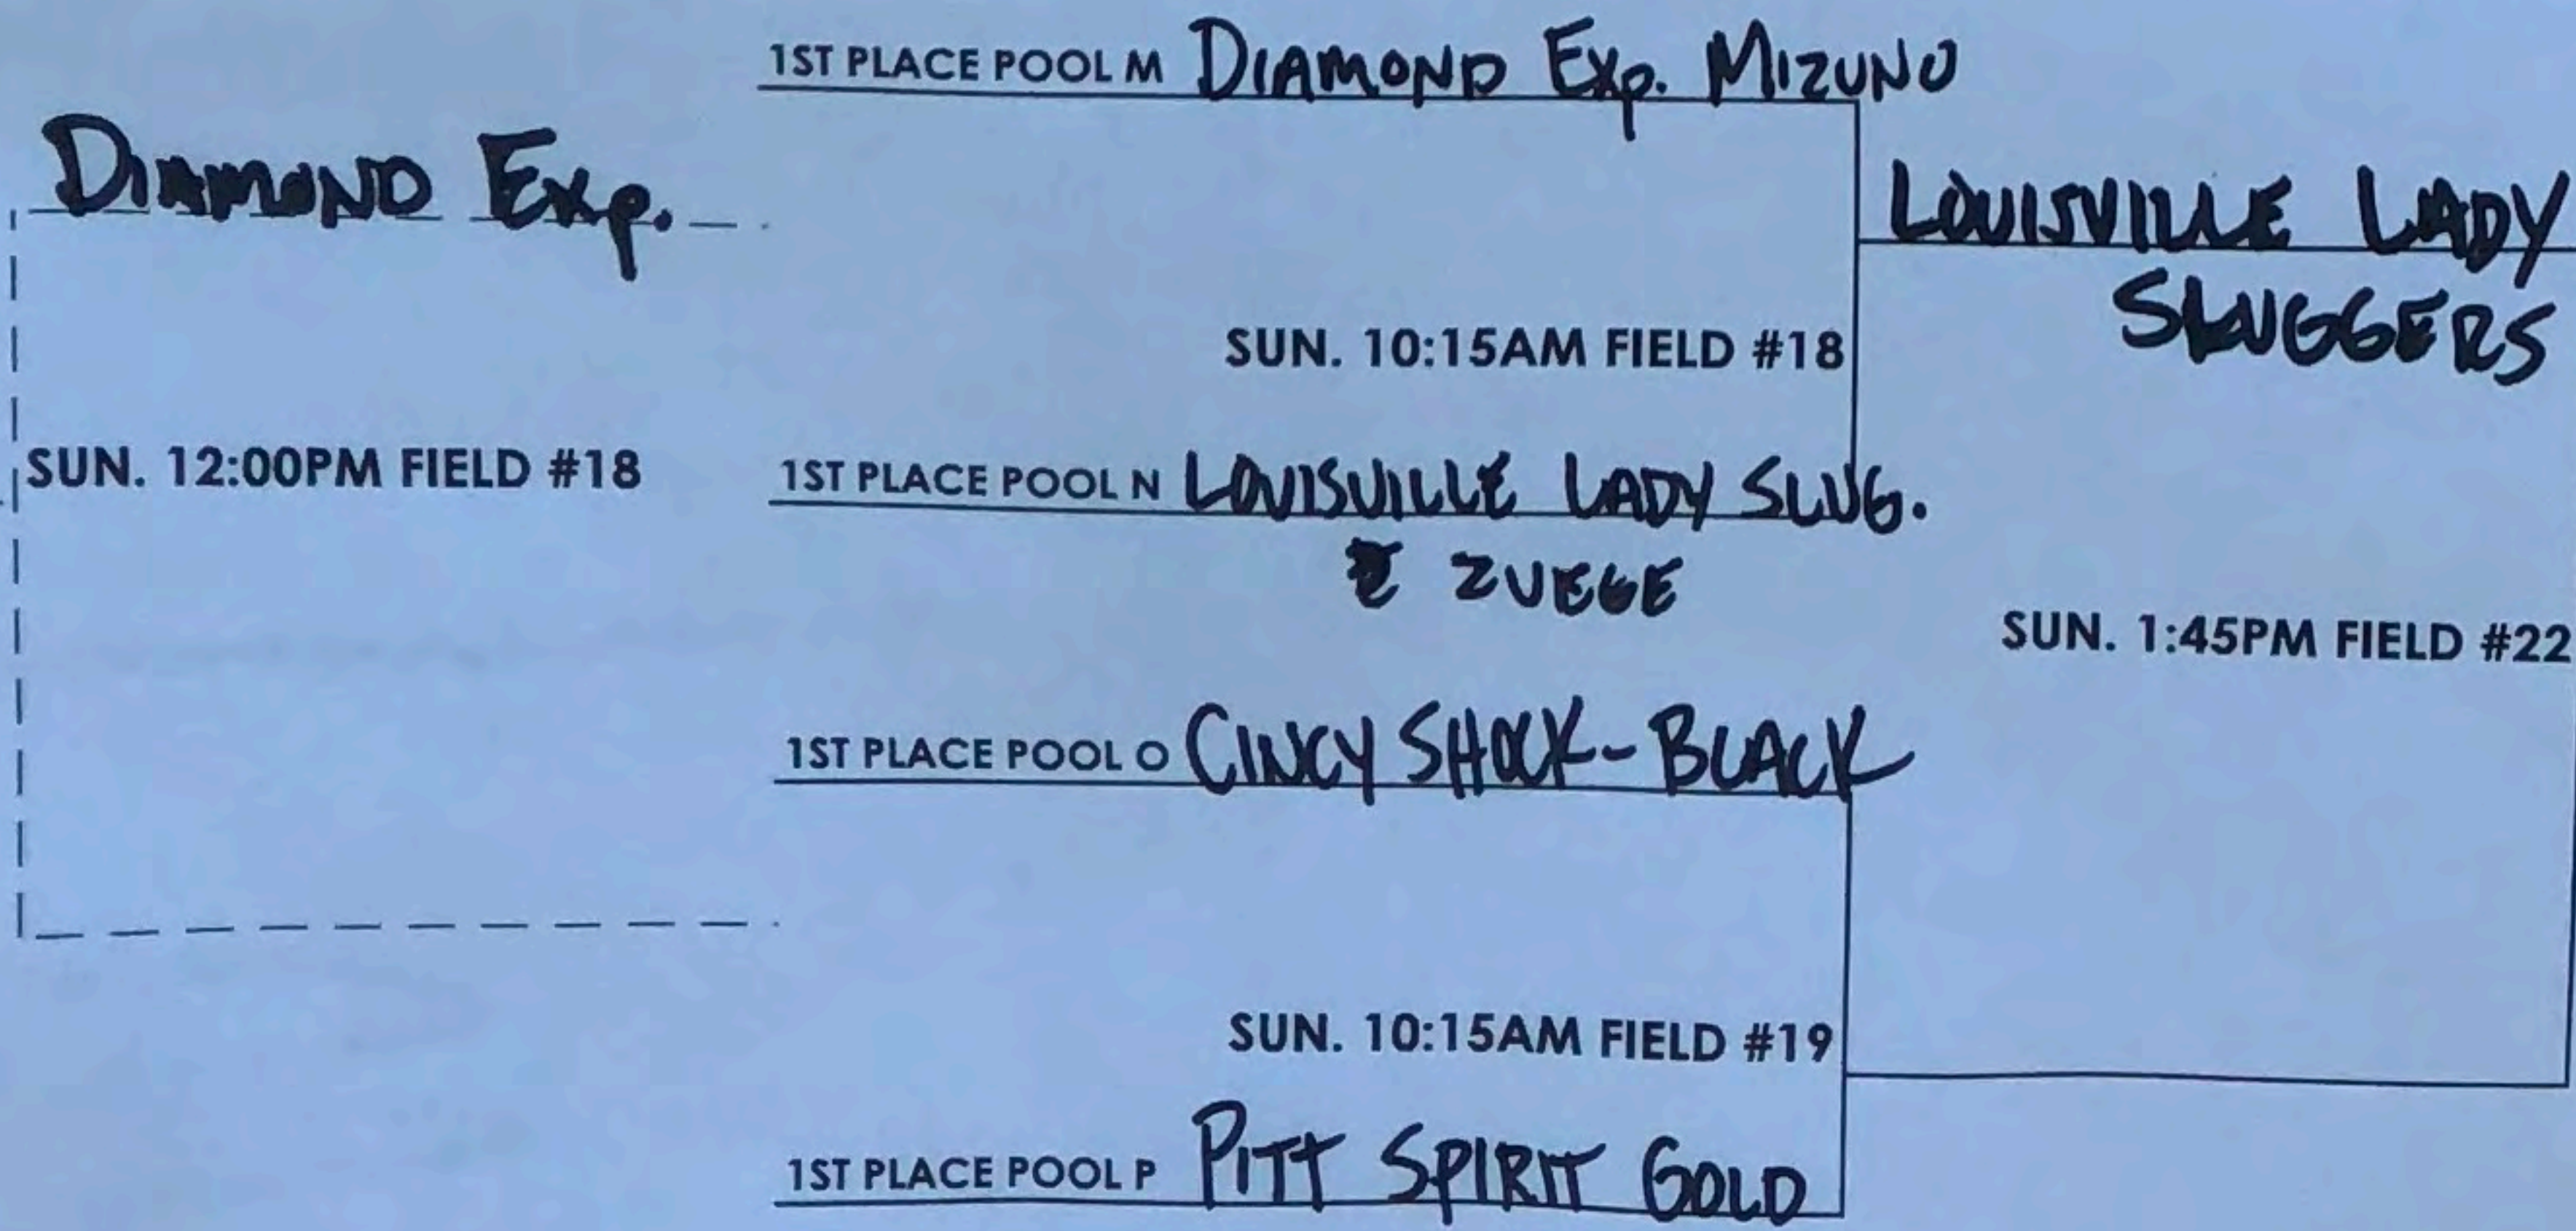

# BUCKEYE SHOWDOWN RECRUITFEST 14 & UNDER 1ST PLACE POOL PLAYOFFS BRACKET PLAY

## RED SUPER POOL

## NAVY SUPER POOL

## YELLOW SUPER POOL

CHAMPIONS

**SUPER POOL BRACKET SEEDING DECIDED BY DOUBLE BLIND DRAW**