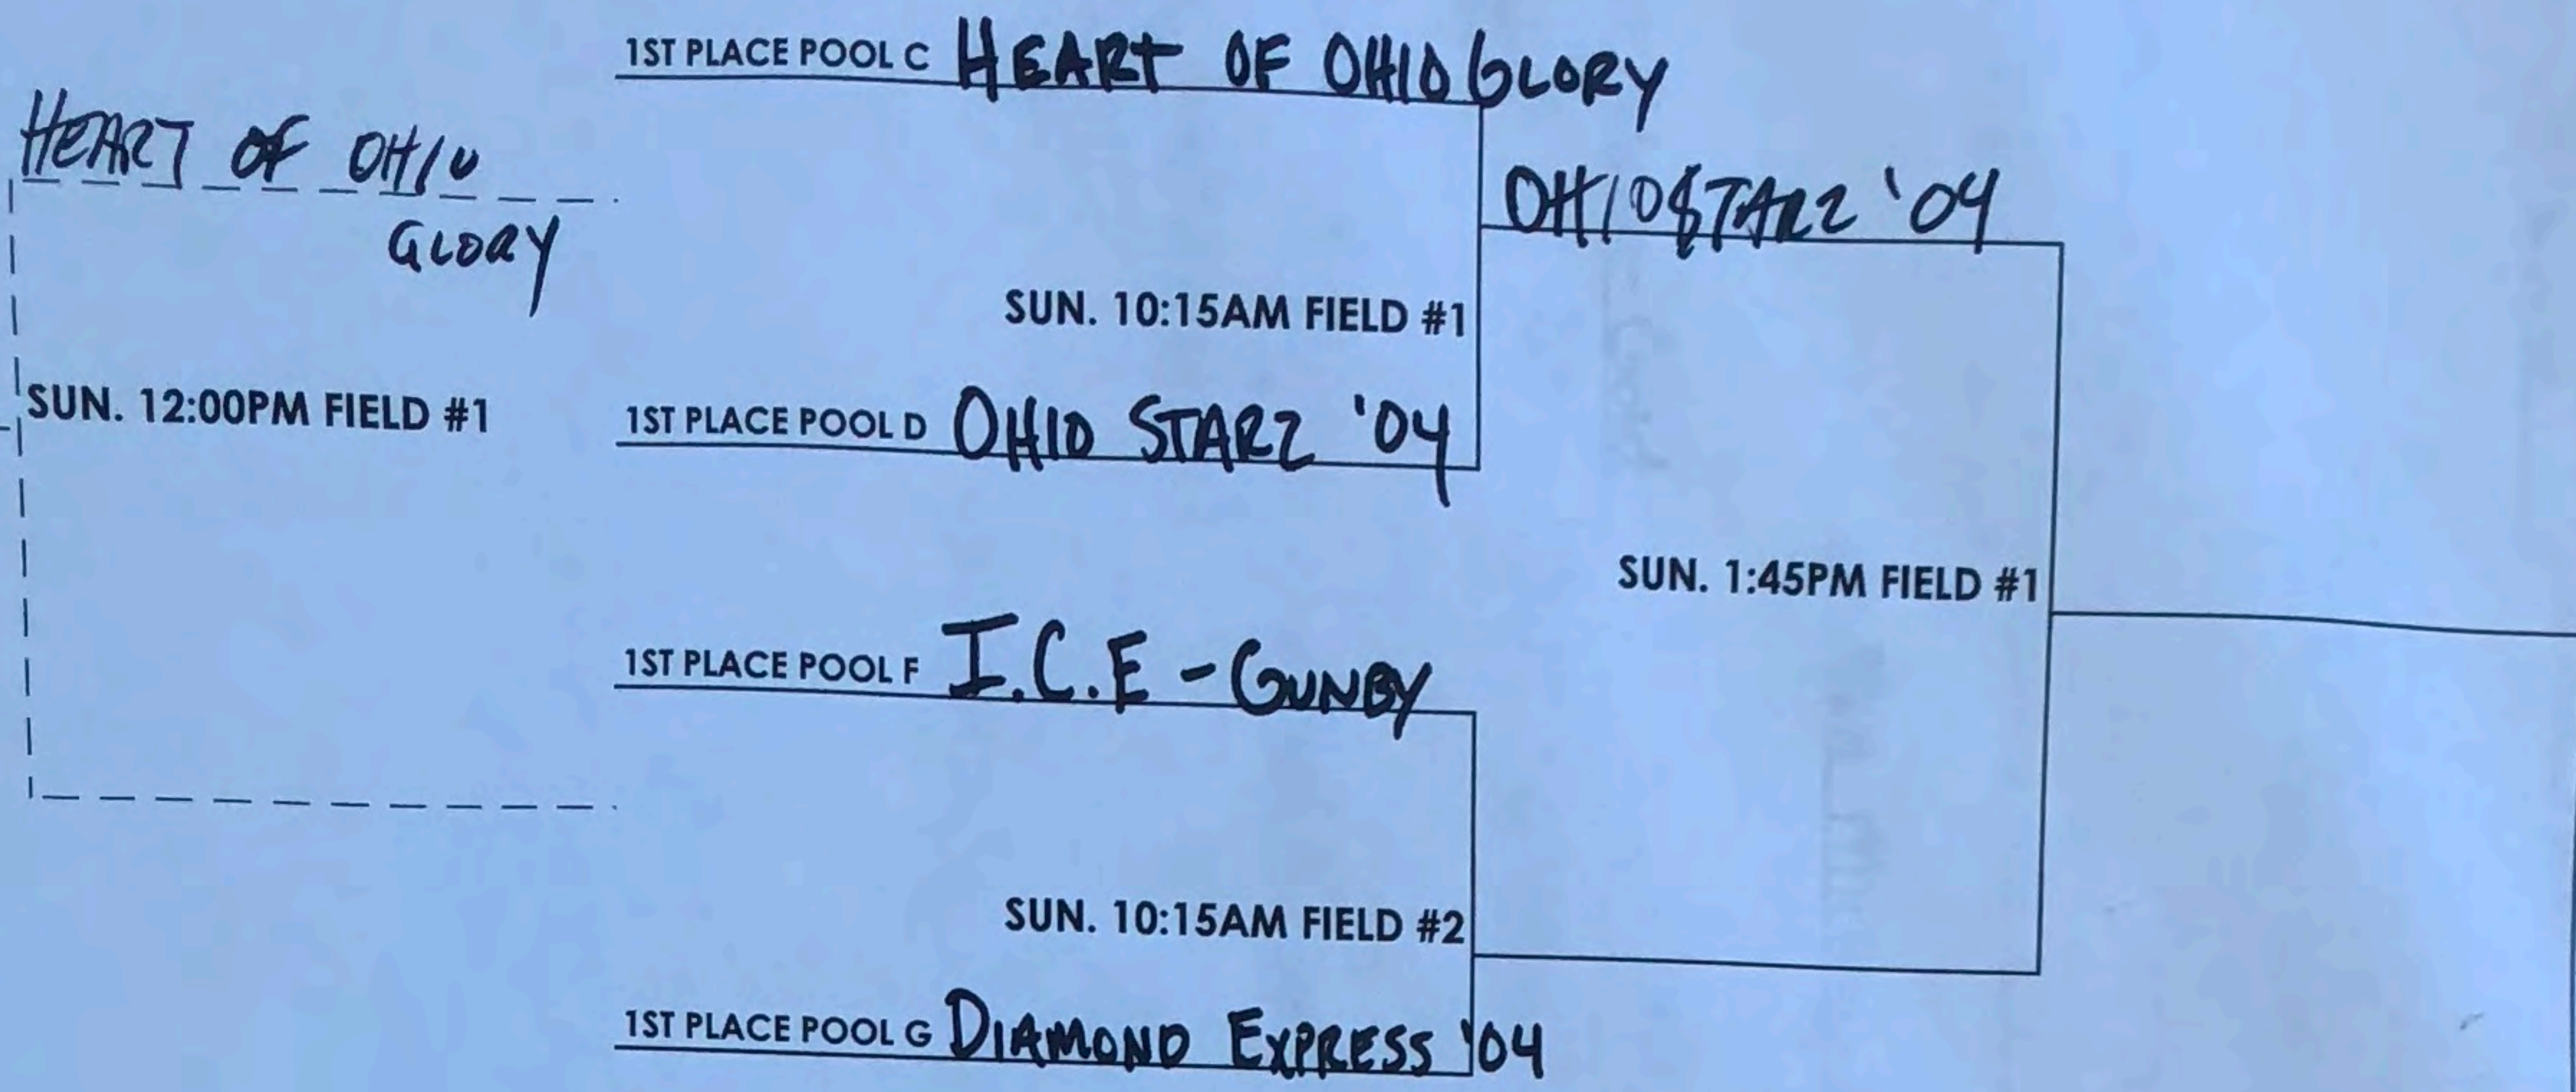

# BUCKEYE SHOWDOWN RECRUITFEST 14 & UNDER 1ST PLACE POOL PLAYOFFS BRACKET PLAY

## RED SUPER POOL

## NAVY SUPER POOL

## YELLOW SUPER POOL

CHAMPIONS

**SUPER POOL BRACKET SEEDING DECIDED BY DOUBLE BLIND DRAW**