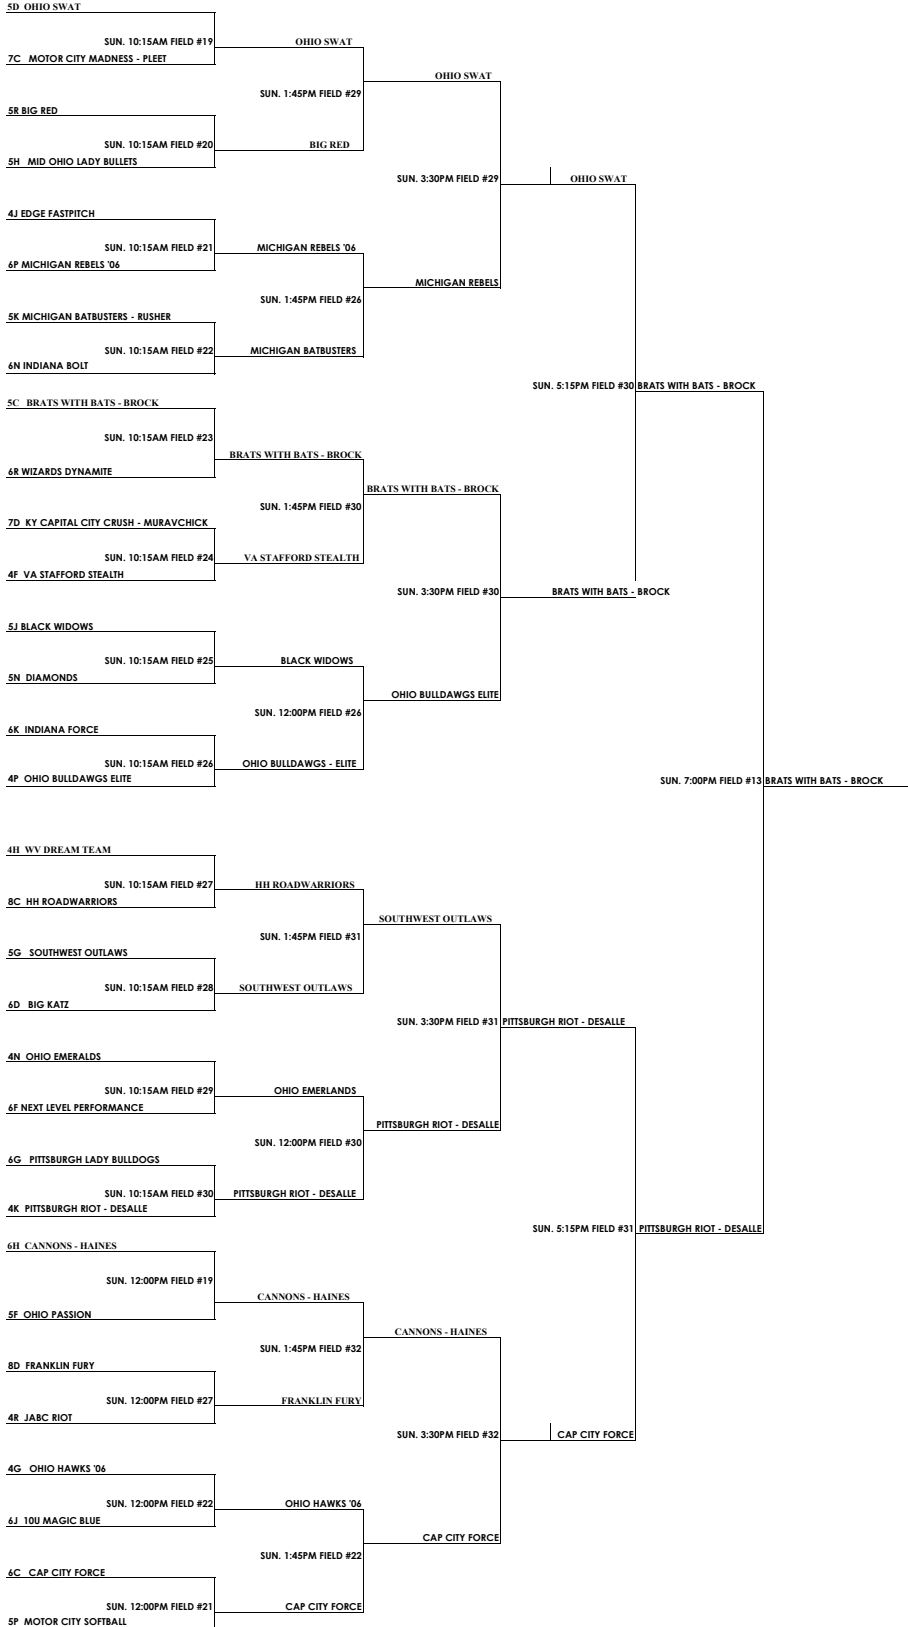

**NORTH AMERICAN ALL-SANCTIONED WORLD SERIES**  
**10 & UNDER Gold**  
 Bracket Play

BRACKET SEEDING IS BASED ON YOUR FINISH IN POOL PLAY  
 3A IS NOT THE SAME AS A3. A3 IS YOUR POOL PLAY ASSIG  
 3A IS A THIRD PLACE FINISH ID