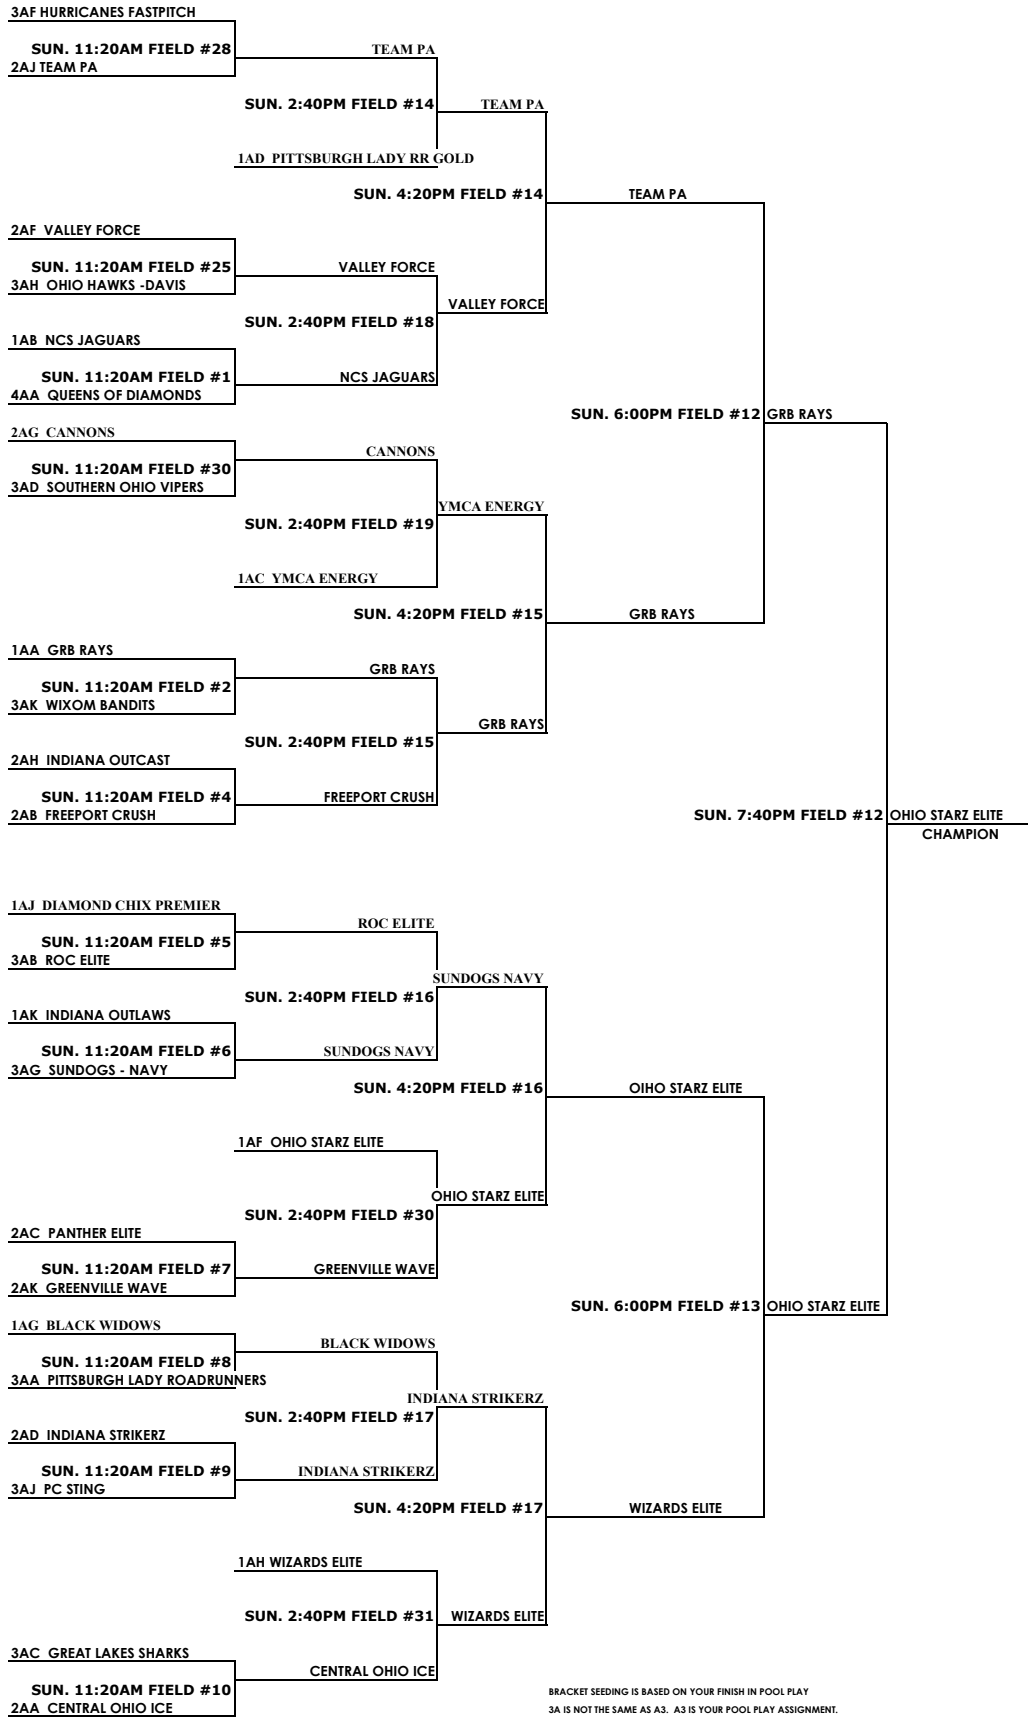

NORTH AMERICAN ALL SANCTIONED WORLD SERIES 18 & UNDER PLATINUM Bracket Play