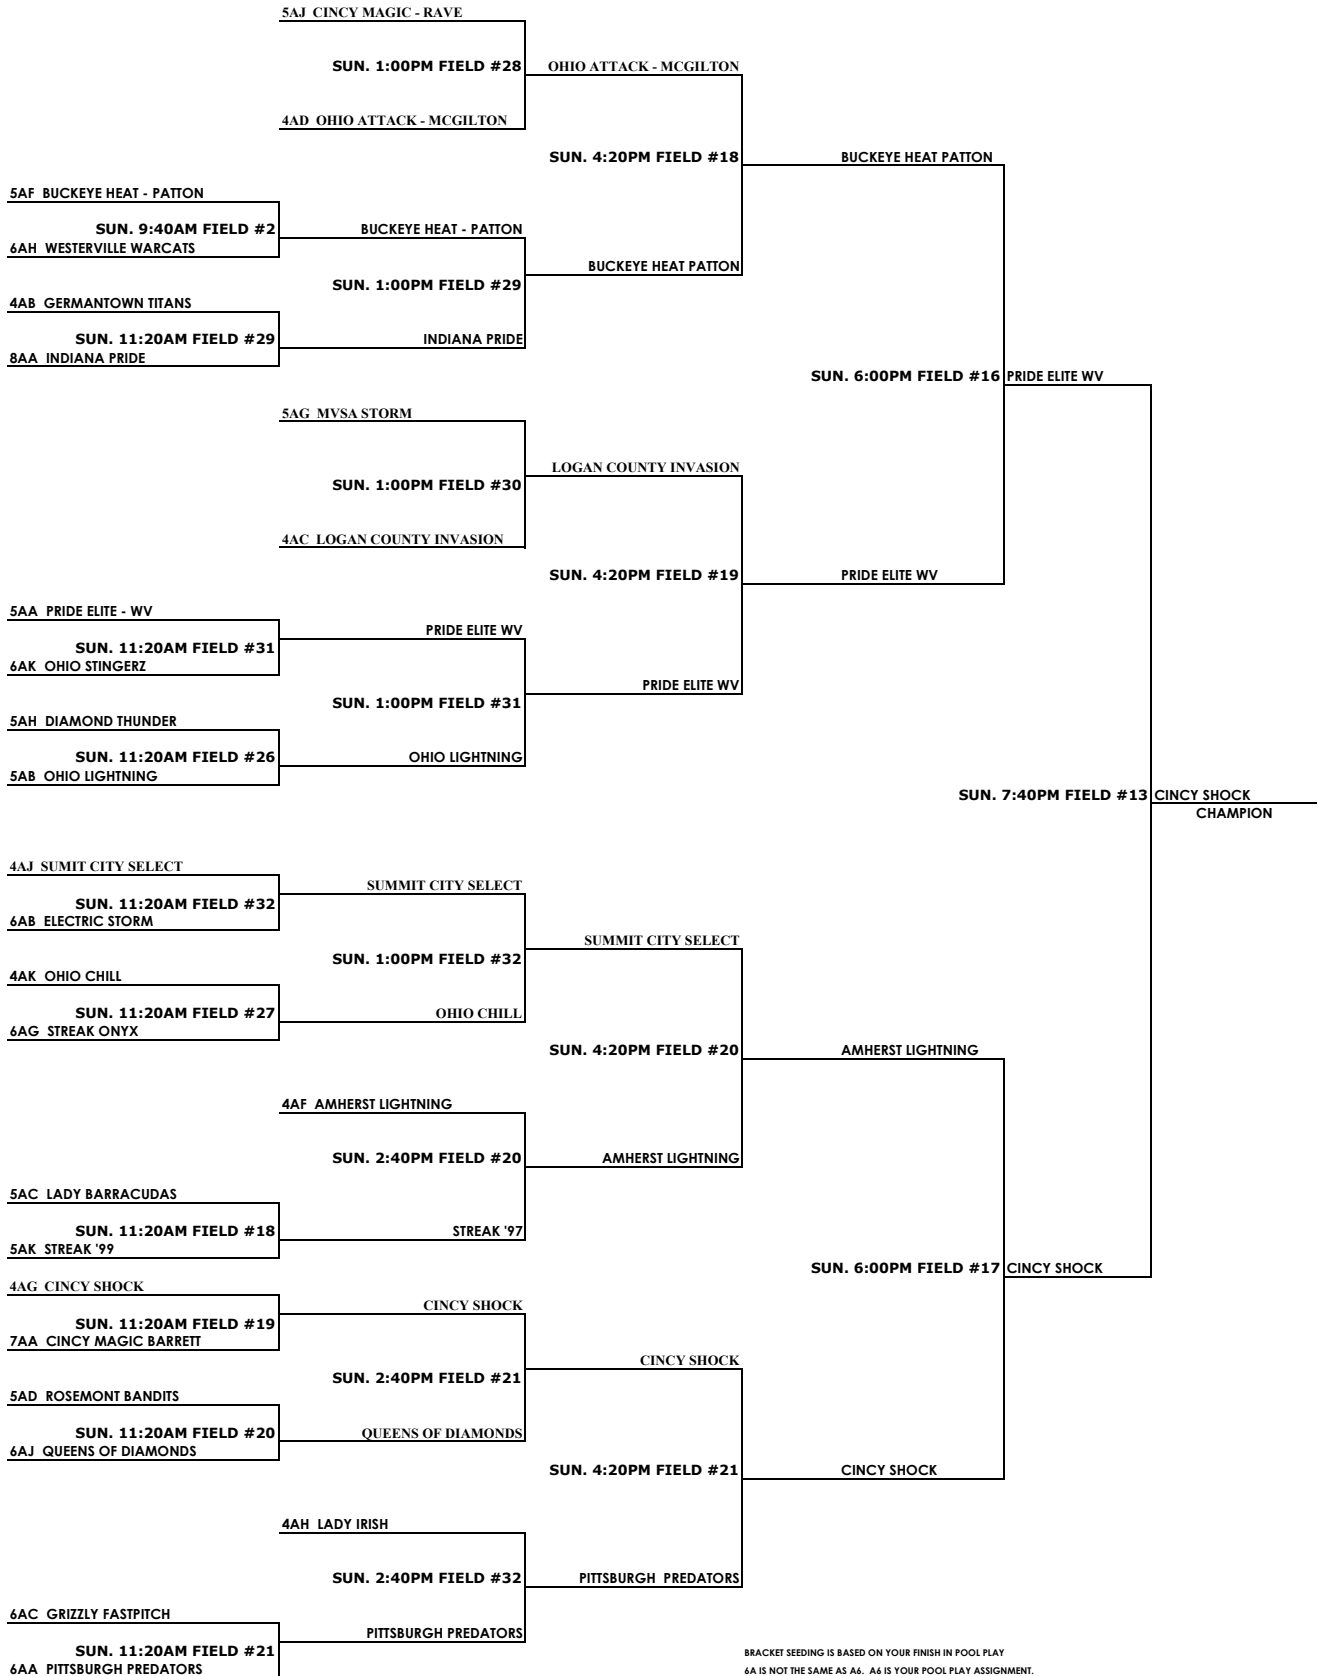

NORTH AMERICAN ALL SANCTIONED WORLD SERIES 18 & UNDER GOLD Bracket Play