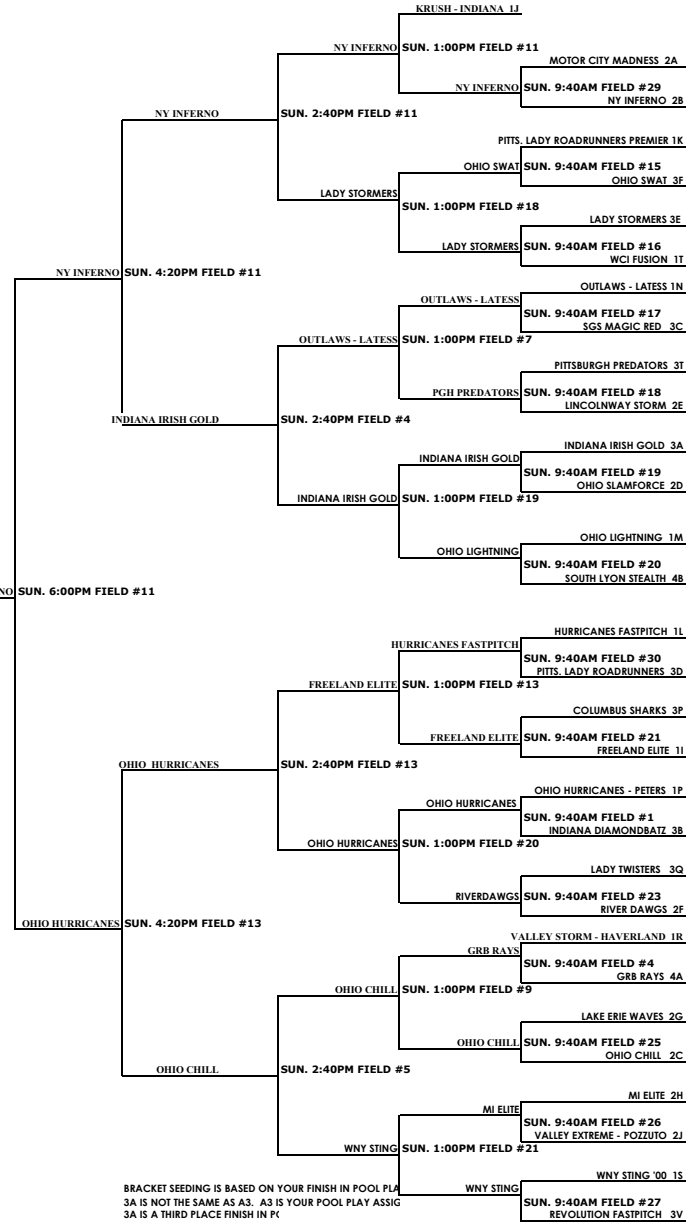

NORTH AMERICAN ALL-SANCTIONED WORLD SERIES
16 & UNDER PLATINUM
Bracket Play

NORTH AMERICAN ALL-SANCTIONED WORLD SERIES
16 & UNDER PLATINUM
Bracket Play